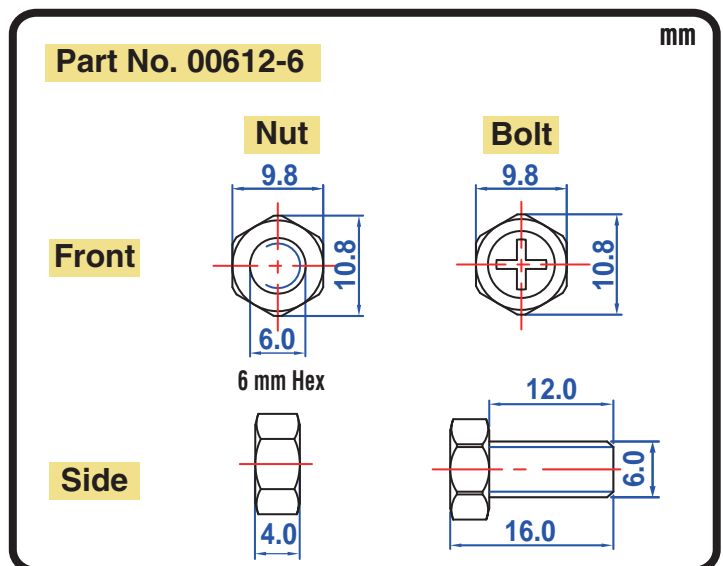

Nut & Bolt Hardware Kits

CORPORATE HEADQUARTERS (TAICHUNG, TAIWAN)
4F-5, No. 925, Sec. 4, Taiwan Blvd., Taichung, 40767 Taiwan, R.O.C.
Tel : 886-4-2358-0578 Fax : 886-4-2358-0059
sales@yacht-battery.com

YACHT BATTERY USA, INC.
Tel : 1-610-689-0443 Fax : 1-888-373-6466
Dave.Beidler@yacht-battery.com
Bruce.Ash@yacht-battery.com