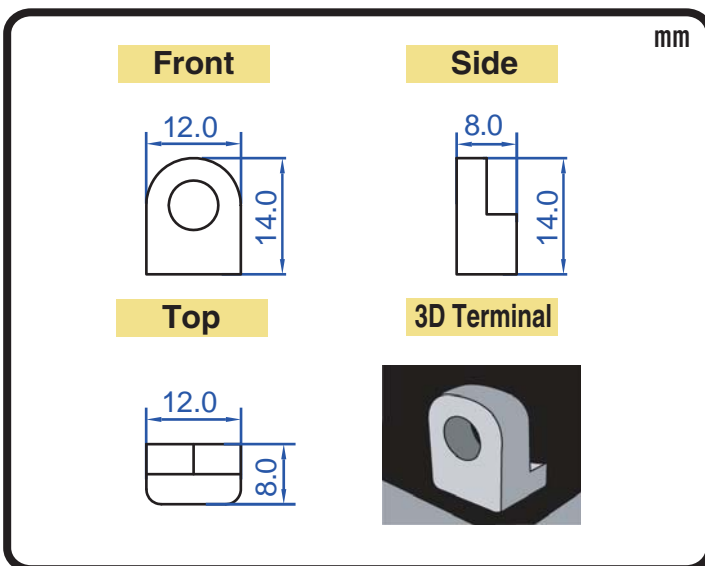

Terminal Configuration