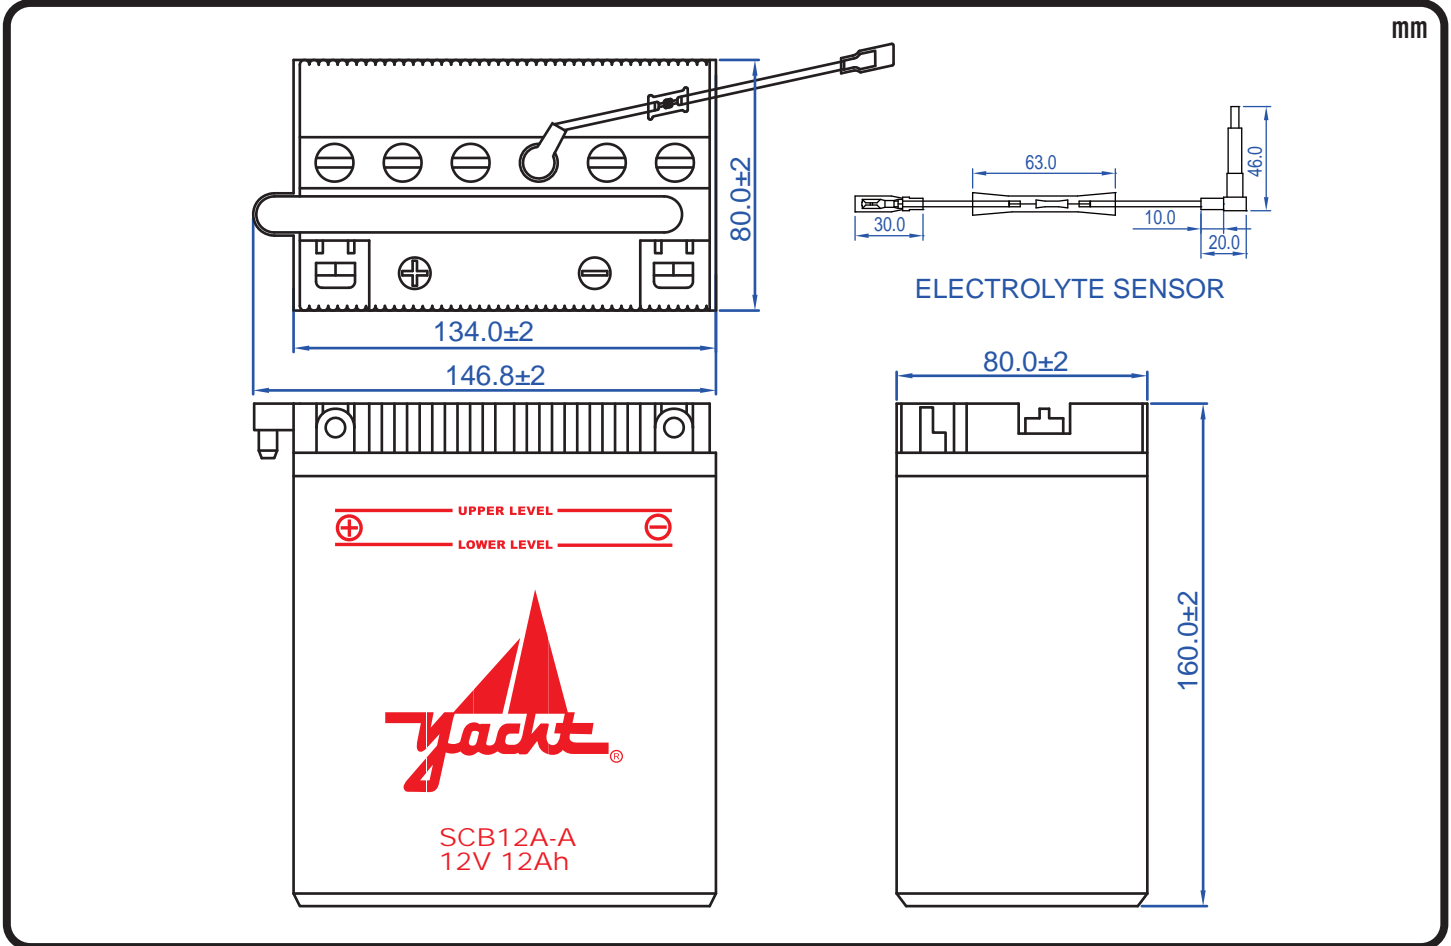

### Specification

BATTERY TYPE NUMBER	VOLTAGE (V)	CAPACITY AH (10HR)	MAXIMUM DIMENSIONS						WEIGHT			
			MILLIMETERS (±2 mm)			INCHES (±1/16 in)			BATTERY ONLY		INCLUDE ACID AND PACKAGE	
			L	W	H	L	W	H	Kg	Lbs	Kg	Lbs
SCB12A-A	12	12	134	80	160	5 1/4	3 1/8	6 5/16	3.20	7.05	4.76	10.48

### Dimension