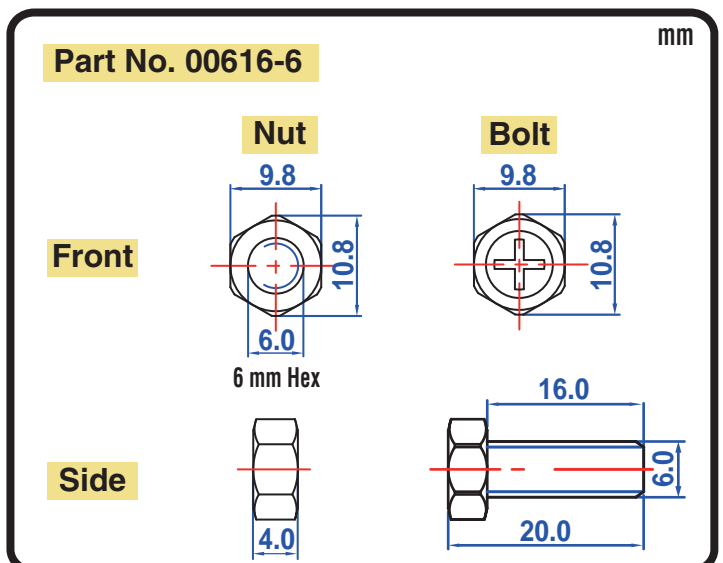

Nut & Bolt Hardware Kits

CORPORATE HEADQUARTERS (TAICHUNG, TAIWAN)
4F-5, No. 925, Sec. 4, Taiwan Blvd., Taichung, 40767 Taiwan, R.O.C.
Tel : 886-4-2358-0578 Fax : 886-4-2358-0059
sales@yacht-battery.com

YACHT BATTERY USA, INC.
Tel : 1-610-689-0443 Fax : 1-888-373-6466
Dave.Beidler@yacht-battery.com
Bruce.Ash@yacht-battery.com