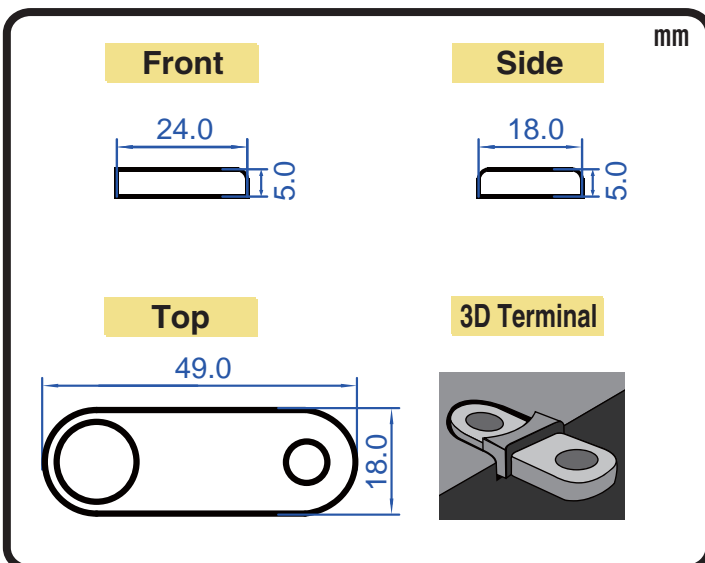

POWERSPORTS BATTERY High Performance 12-Volt Conventional Battery Series

CHD4-12(H-12) 12V 28AH(10HR)

JIS
D5302

Specification

BATTERY TYPE NUMBER	VOLTAGE (V)	CAPACITY AH (10HR)	MAXIMUM DIMENSIONS						WEIGHT			
			MILLIMETERS(±2 mm)			INCHES (±1/16 in)			BATTERY ONLY		INCLUDE ACID AND PACKAGE	
			L	W	H	L	W	H	Kg	Lbs	Kg	Lbs
CHD4-12(H-12)	12	28	202	131	163	7 15/16	5 1/8	6 3/8	6.70	14.76	9.83	21.65

Dimension

Terminal Configuration

Nut & Bolt Hardware Kits

CORPORATE HEADQUARTERS (TAICHUNG, TAIWAN)
 4F-5, No. 925, Sec. 4, Taiwan Blvd., Taichung, 40767 Taiwan, R.O.C.
 Tel : 886-4-2358-0578 Fax : 886-4-2358-0059
 sales@yacht-battery.com