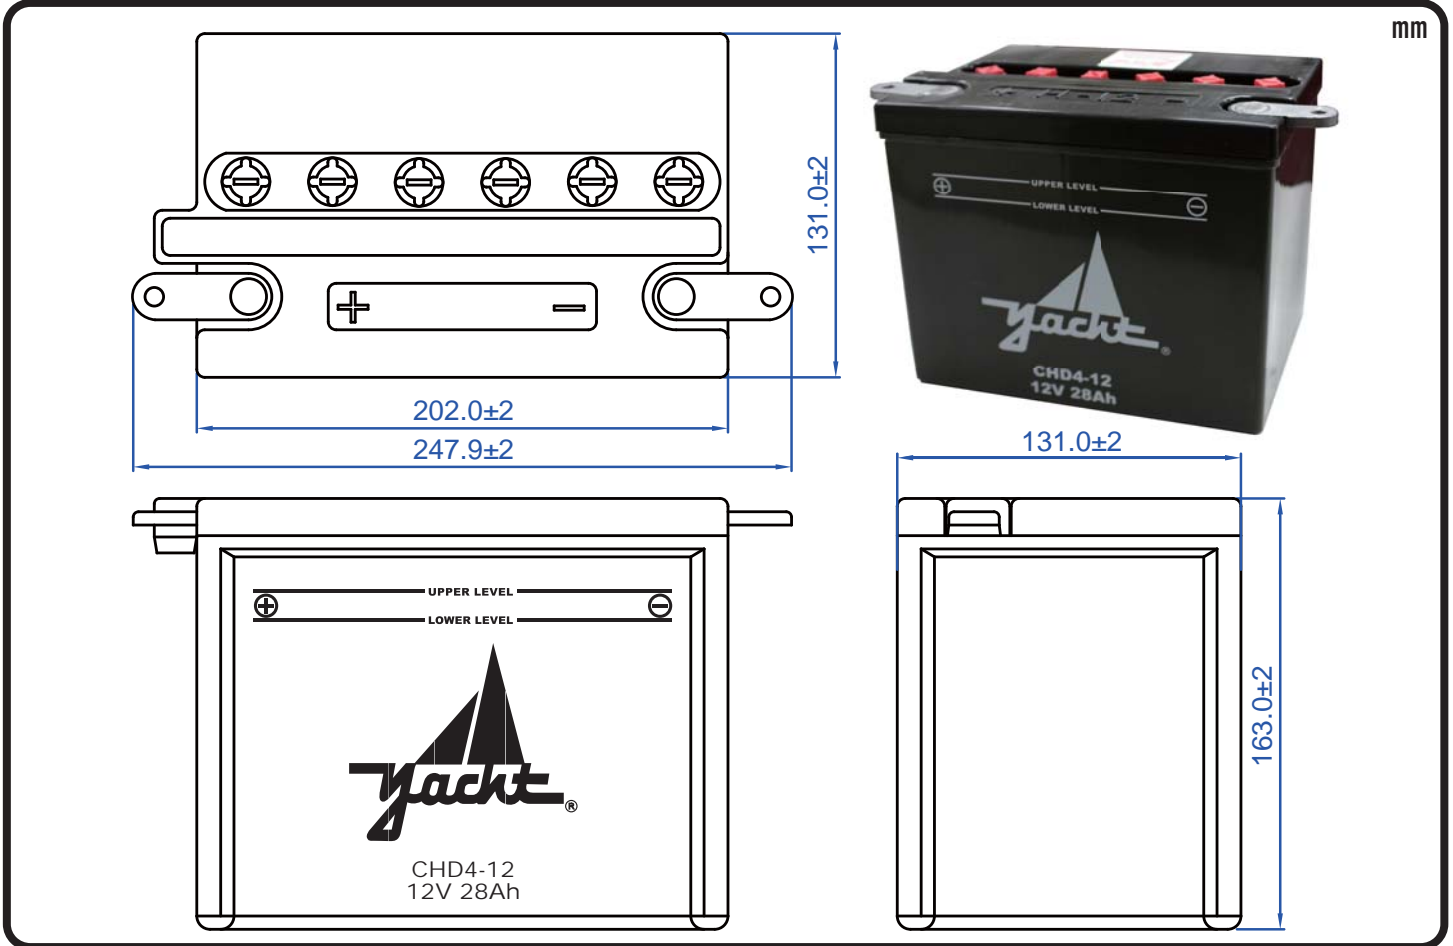

POWERSPORTS BATTERY High Performance 12-Volt Conventional Battery Series

CHD4-12(H-12) 12V 28AH(10HR)

JIS
D5302

Specification

BATTERY TYPE NUMBER	VOLTAGE (V)	CAPACITY AH (10HR)	MAXIMUM DIMENSIONS						WEIGHT			
			MILLIMETERS(±2 mm)			INCHES (±1/16 in)			BATTERY ONLY		INCLUDE ACID AND PACKAGE	
			L	W	H	L	W	H	Kg	Lbs	Kg	Lbs
CHD4-12(H-12)	12	28	202	131	163	7 15/16	5 1/8	6 3/8	6.70	14.76	9.83	21.65

Dimension