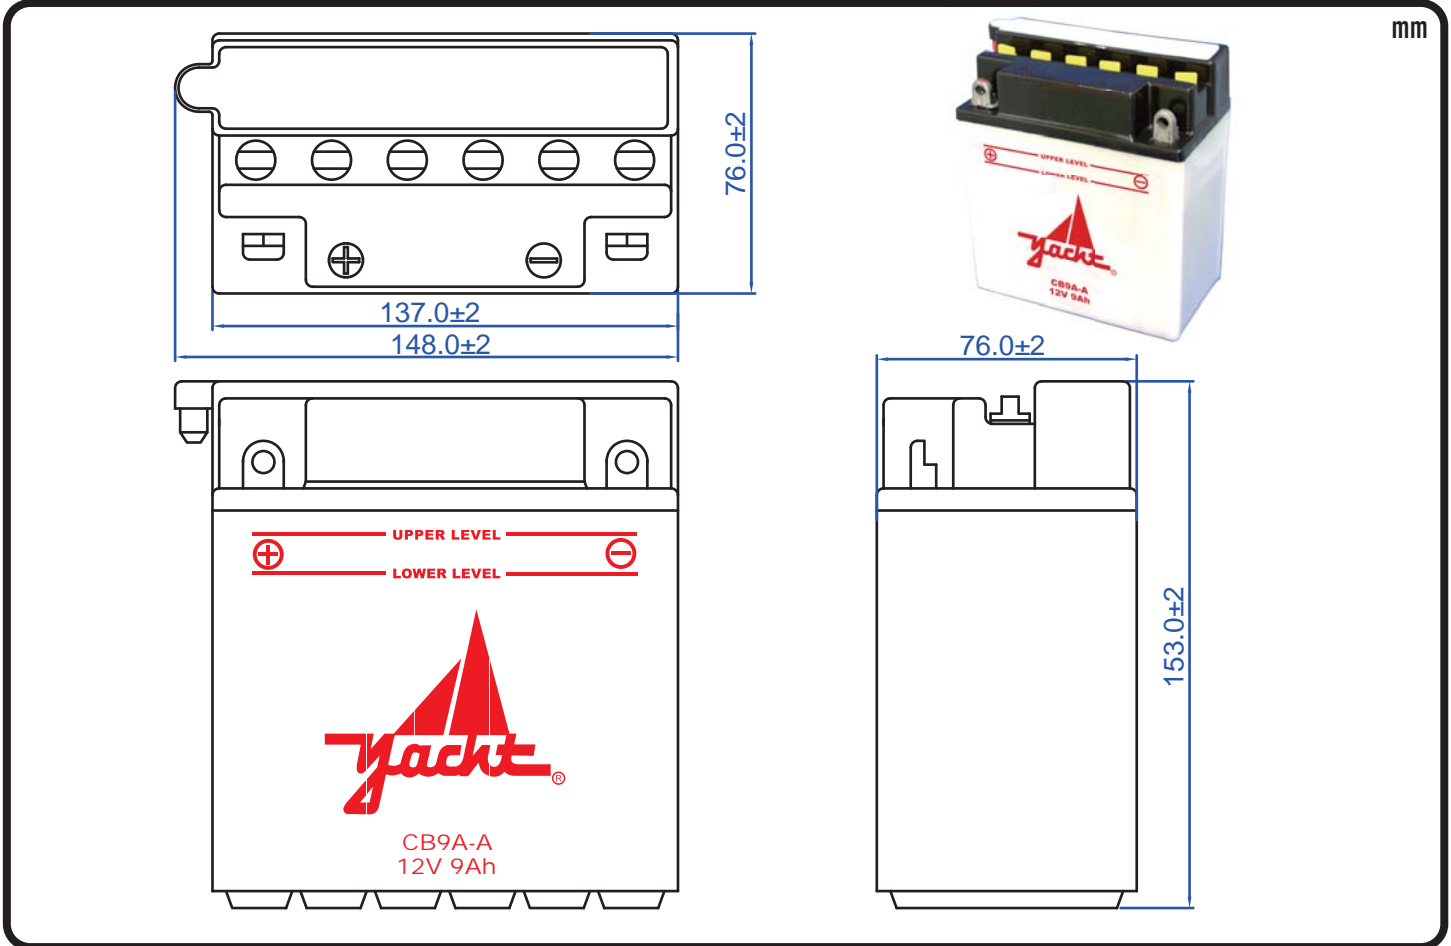

POWERSPORTS BATTERY High Performance 12-Volt Conventional Battery Series

CB9A-A 12V 9AH(10HR)

JIS
D5302

Specification

BATTERY TYPE NUMBER	VOLTAGE (V)	CAPACITY AH (10HR)	MAXIMUM DIMENSIONS						WEIGHT			
			MILLIMETERS(±2 mm)			INCHES (±1/16 in)			BATTERY ONLY		INCLUDE ACID AND PACKAGE	
			L	W	H	L	W	H	Kg	Lbs	Kg	Lbs
CB9A-A	12	9	137	76	153	5 3/8	3	6	2.60	5.73	3.69	8.13

Dimension