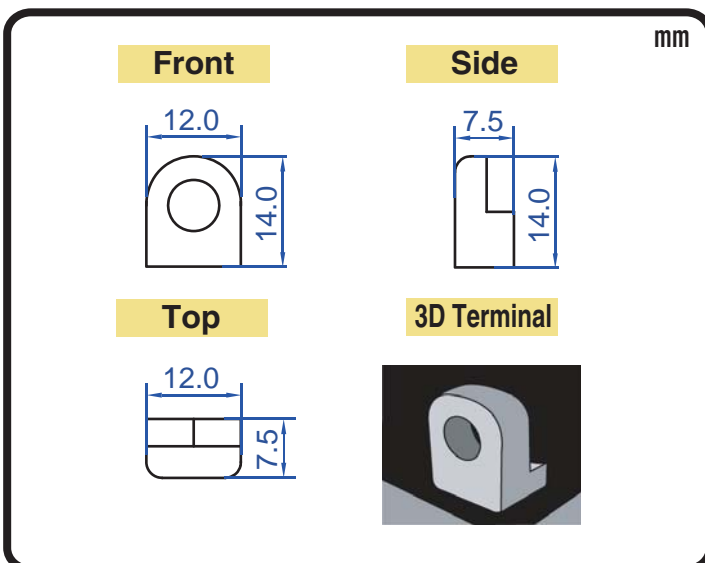

Terminal Configuration