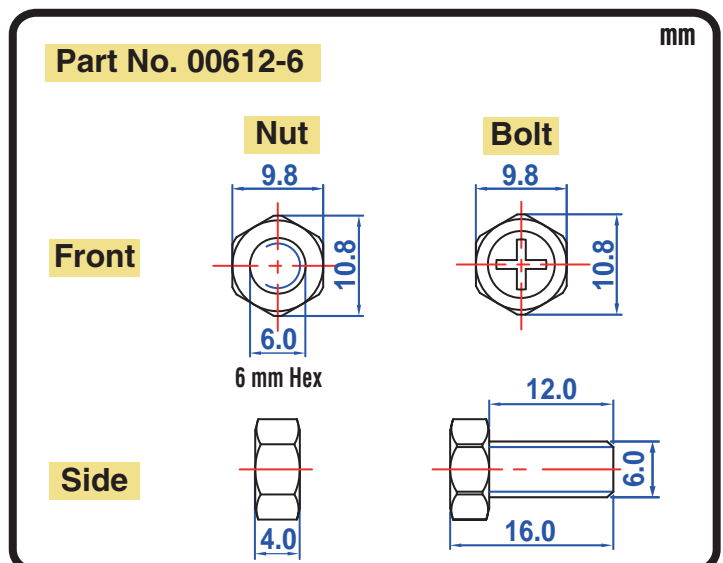

Nut & Bolt Hardware Kits

CORPORATE HEADQUARTERS (TAICHUNG, TAIWAN)
4F-5, No. 925, Sec. 4, Taiwan Blvd., Taichung, 40767 Taiwan, R.O.C.
Tel : 886-4-2358-0578 Fax : 886-4-2358-0059
sales@yacht-battery.com

YACHT BATTERY USA, INC.
Tel : 1-610-689-0443 Fax : 1-888-373-6466
Dave.Beidler@yacht-battery.com
Bruce.Ash@yacht-battery.com