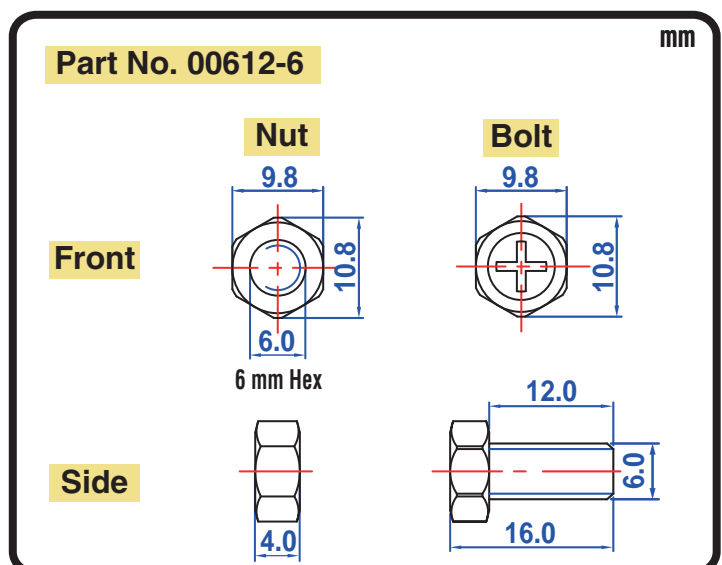

Nut & Bolt Hardware Kits

CORPORATE HEADQUARTERS (TAICHUNG, TAIWAN)

4F-5, No. 925, Sec. 4, Taiwan Blvd., Taichung, 40767 Taiwan, R.O.C.
Tel : 886-4-2358-0578 Fax : 886-4-2358-0059
sales@yacht-battery.com

YACHT BATTERY USA, INC.

Tel : 1-610-689-0443 Fax : 1-888-373-6466
Dave.Beidler@yacht-battery.com
Bruce.Ash@yacht-battery.com