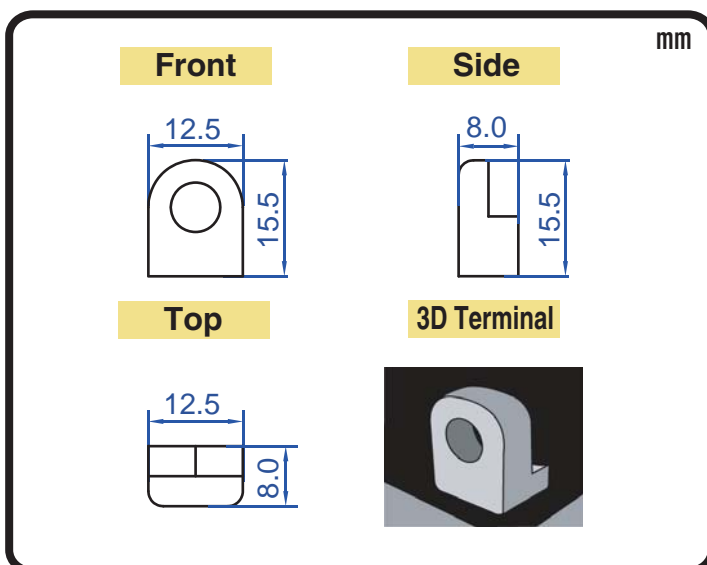

Terminal Configuration