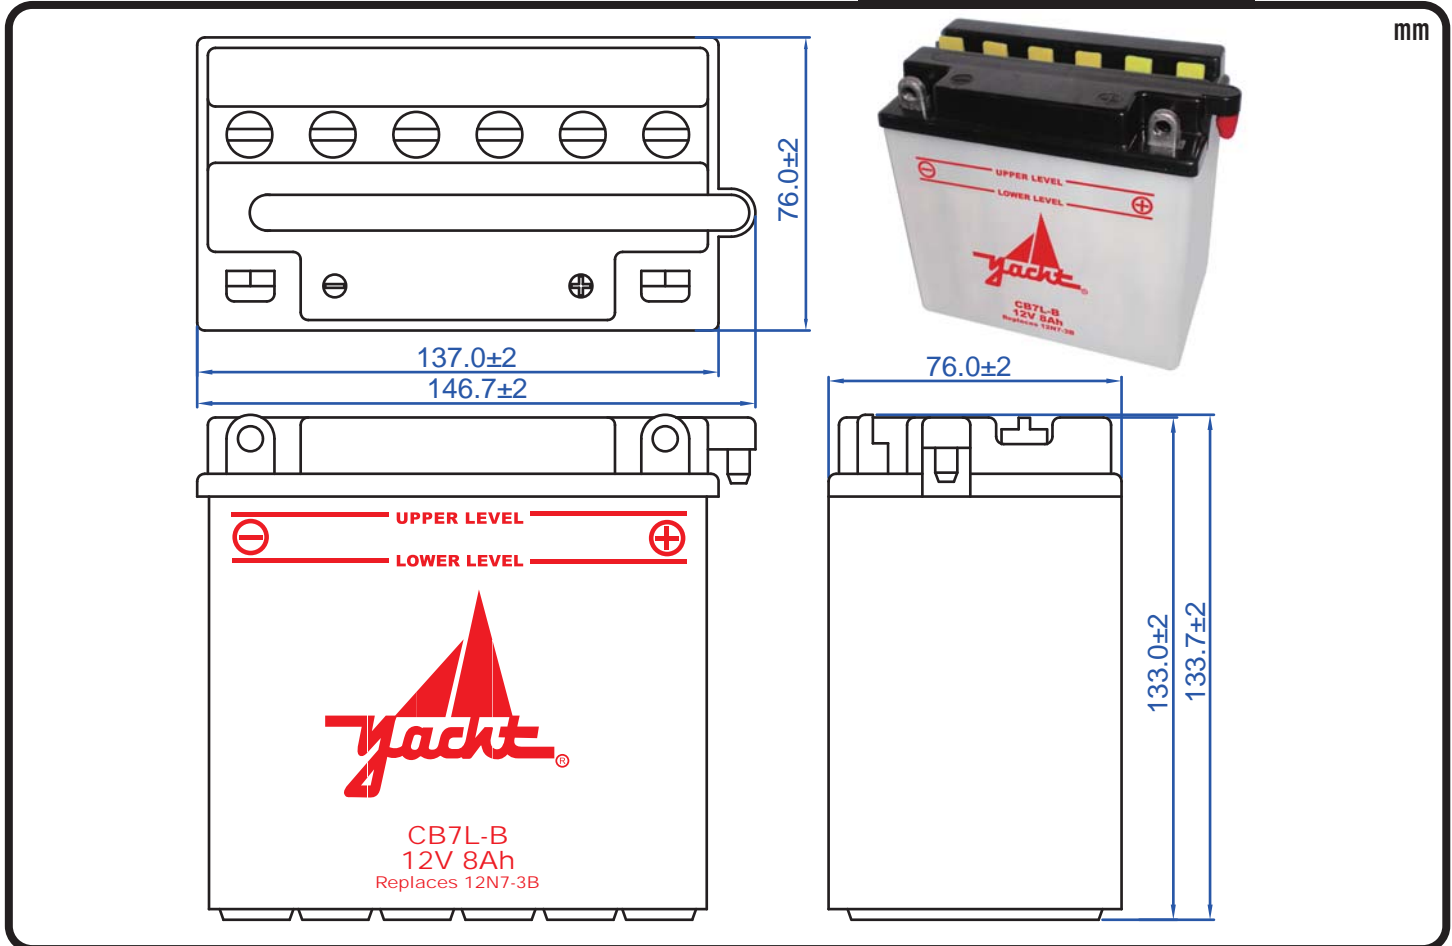

POWERSPORTS BATTERY High Performance 12-Volt Conventional Battery Series

CB7L-B 12V 8AH(10HR)

JIS
D5302

Specification

BATTERY TYPE NUMBER	VOLTAGE (V)	CAPACITY AH (10HR)	MAXIMUM DIMENSIONS						WEIGHT			
			MILLIMETERS(±2 mm)			INCHES (±1/16 in)			BATTERY ONLY		INCLUDE ACID AND PACKAGE	
			L	W	H	L	W	H	Kg	Lbs	Kg	Lbs
CB7L-B	12	8	137	76	133	5 3/8	3	5 1/4	2.19	4.82	3.31	7.29

Dimension