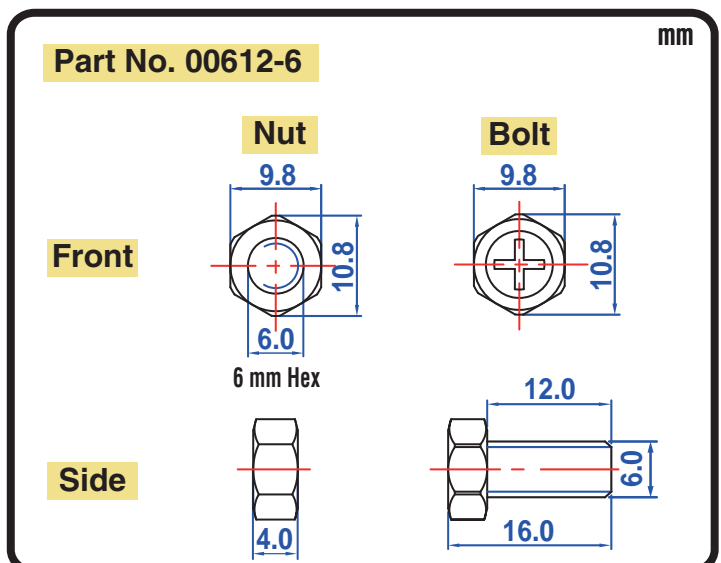

Nut & Bolt Hardware Kits

CORPORATE HEADQUARTERS (TAICHUNG, TAIWAN)
4F-5, No. 925, Sec. 4, Taiwan Blvd., Taichung, 40767 Taiwan, R.O.C.
Tel : 886-4-2358-0578 Fax : 886-4-2358-0059
sales@yacht-battery.com

YACHT BATTERY USA, INC.
Tel : 1-610-689-0443 Fax : 1-888-373-6466
Dave.Beidler@yacht-battery.com
Bruce.Ash@yacht-battery.com