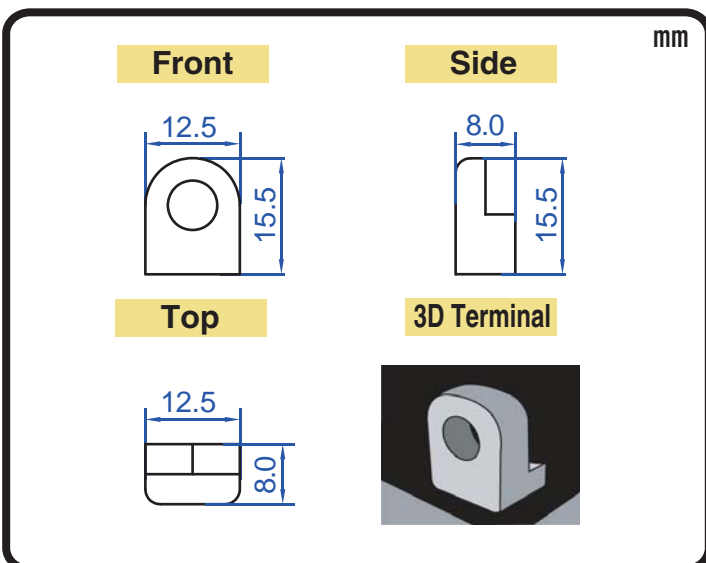

Terminal Configuration