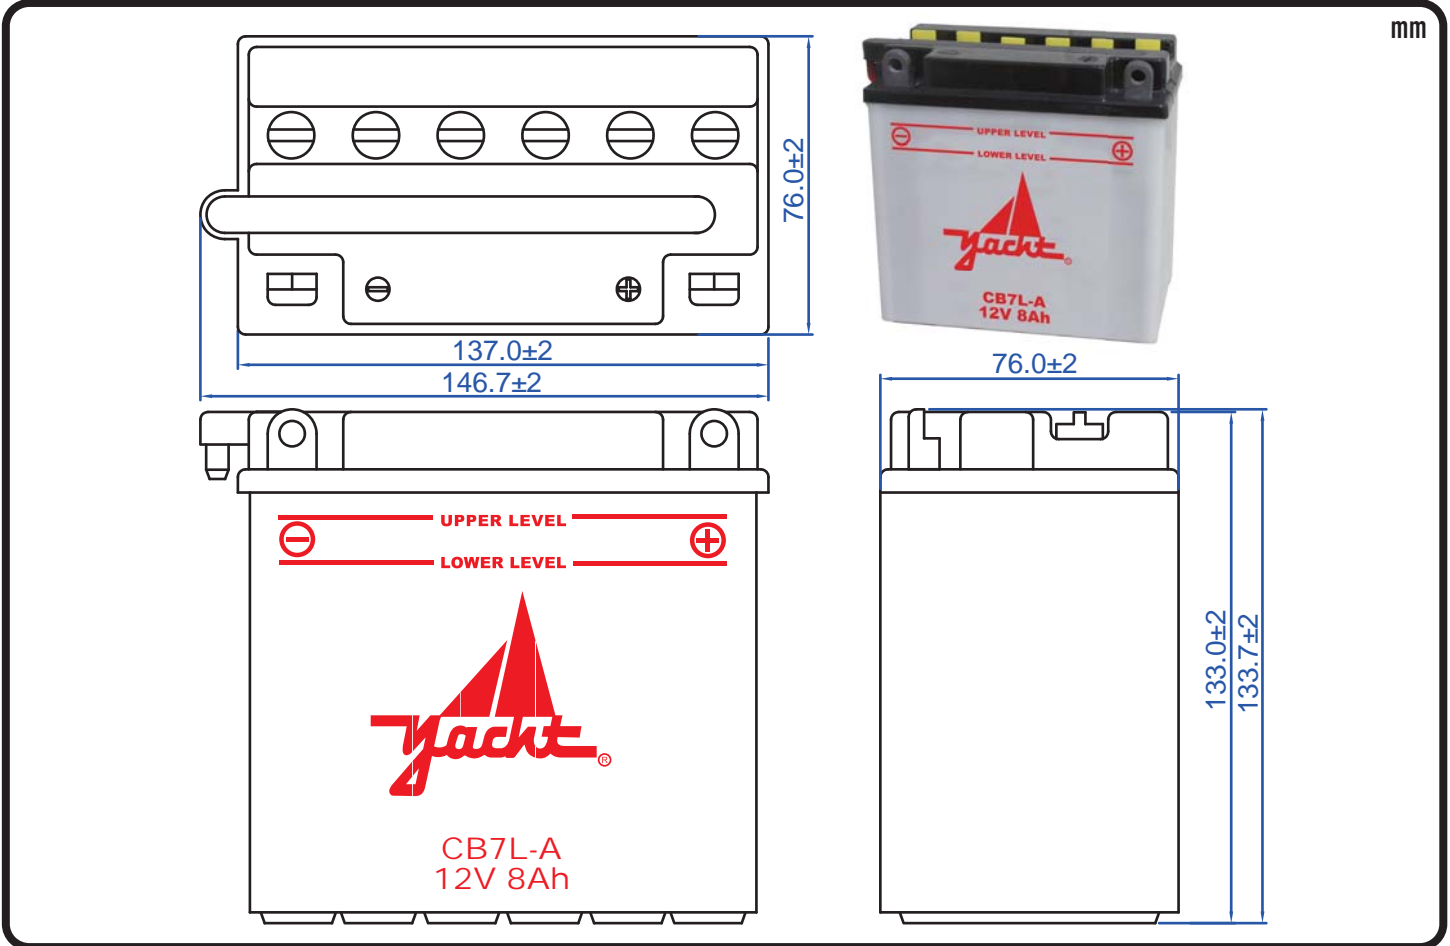

POWERSPORTS BATTERY High Performance 12-Volt Conventional Battery Series

CB7L-A 12V 8AH(10HR)

JIS
D5302

Specification

BATTERY TYPE NUMBER	VOLTAGE (V)	CAPACITY AH (10HR)	MAXIMUM DIMENSIONS						WEIGHT			
			MILLIMETERS(±2 mm)			INCHES (±1/16 in)			BATTERY ONLY		INCLUDE ACID AND PACKAGE	
			L	W	H	L	W	H	Kg	Lbs	Kg	Lbs
CB7L-A	12	8	137	76	133	5 3/8	3	5 1/4	2.19	4.82	3.31	7.29

Dimension