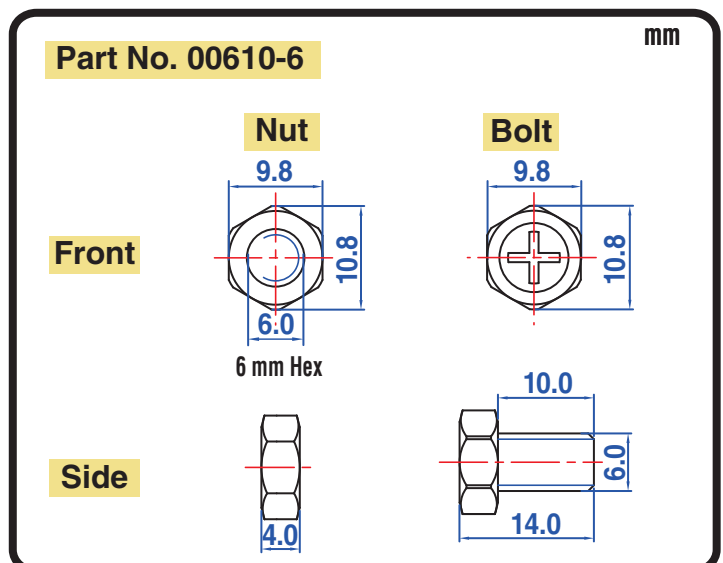

Nut & Bolt Hardware Kits

CORPORATE HEADQUARTERS (TAICHUNG, TAIWAN)
4F-5, No. 925, Sec. 4, Taiwan Blvd., Taichung, 40767 Taiwan, R.O.C.
Tel : 886-4-2358-0578 Fax : 886-4-2358-0059
sales@yacht-battery.com

YACHT BATTERY USA, INC.
Tel : 1-610-689-0443 Fax : 1-888-373-6466
Dave.Beidler@yacht-battery.com
Bruce.Ash@yacht-battery.com