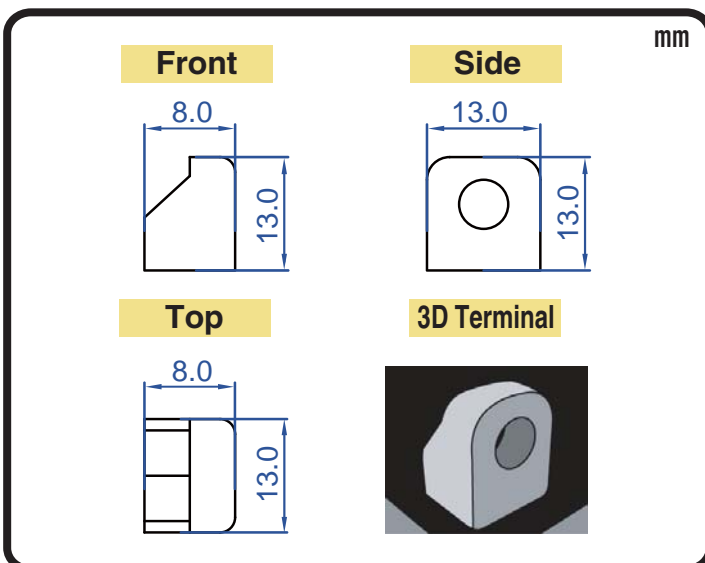

Terminal Configuration