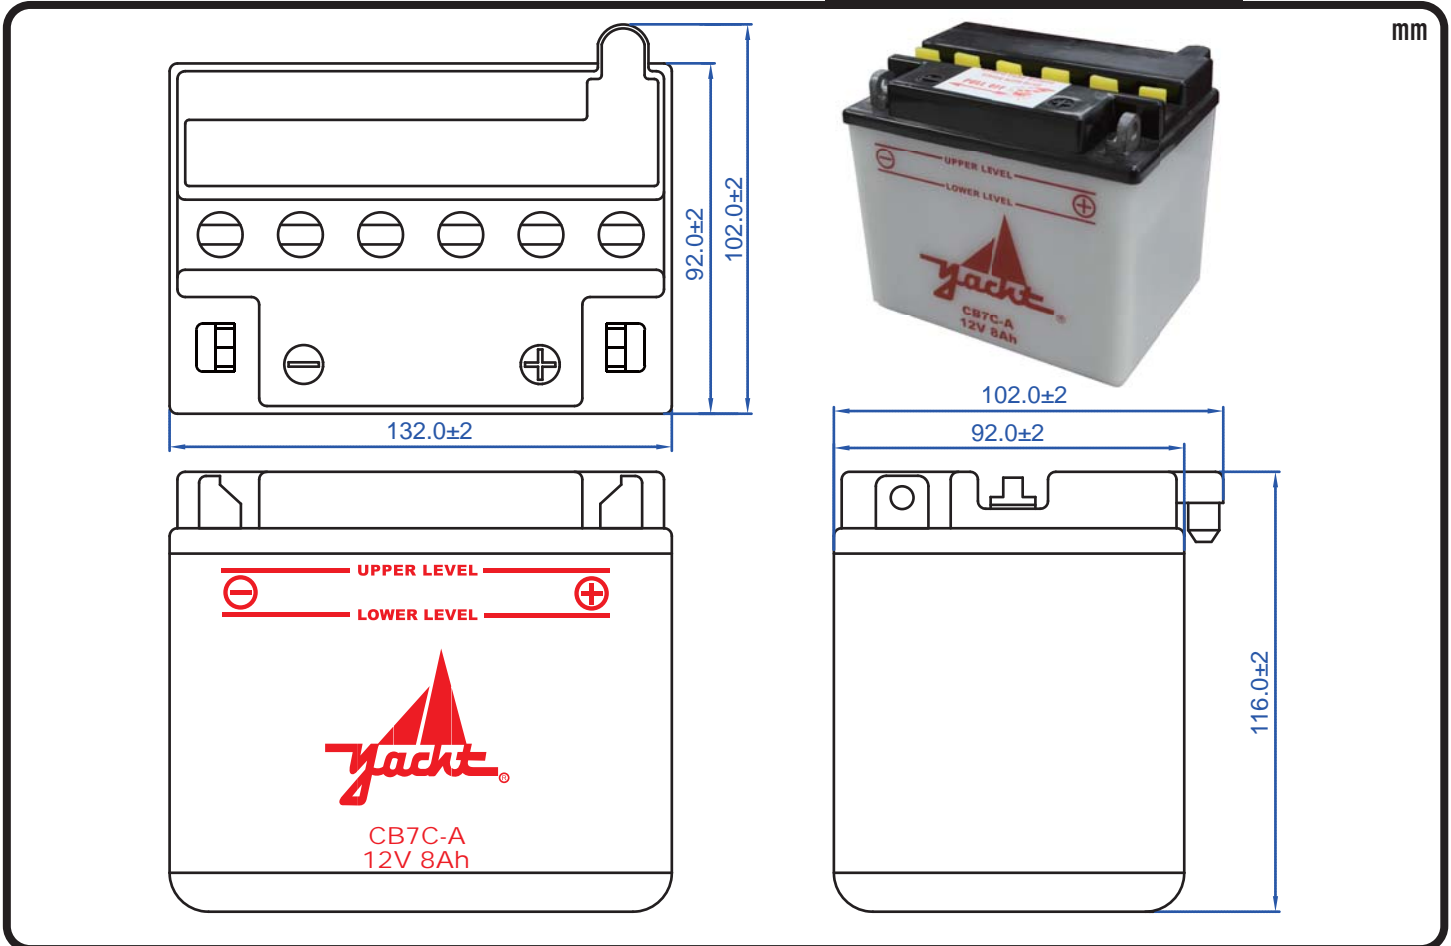

POWERSPORTS BATTERY High Performance 12-Volt Conventional Battery Series

CB7C-A 12V 8AH(10HR)

JIS D5302

Specification

BATTERY TYPE NUMBER	VOLTAGE (V)	CAPACITY AH (10HR)	MAXIMUM DIMENSIONS						WEIGHT			
			MILLIMETERS (±2 mm)			INCHES (±1/16 in)			BATTERY ONLY		INCLUDE ACID AND PACKAGE	
			L	W	H	L	W	H	Kg	Lbs	Kg	Lbs
CB7C-A	12	8	132	92	116	5 3/16	3 5/8	4 9/16	2.10	4.63	3.37	7.42

Dimension