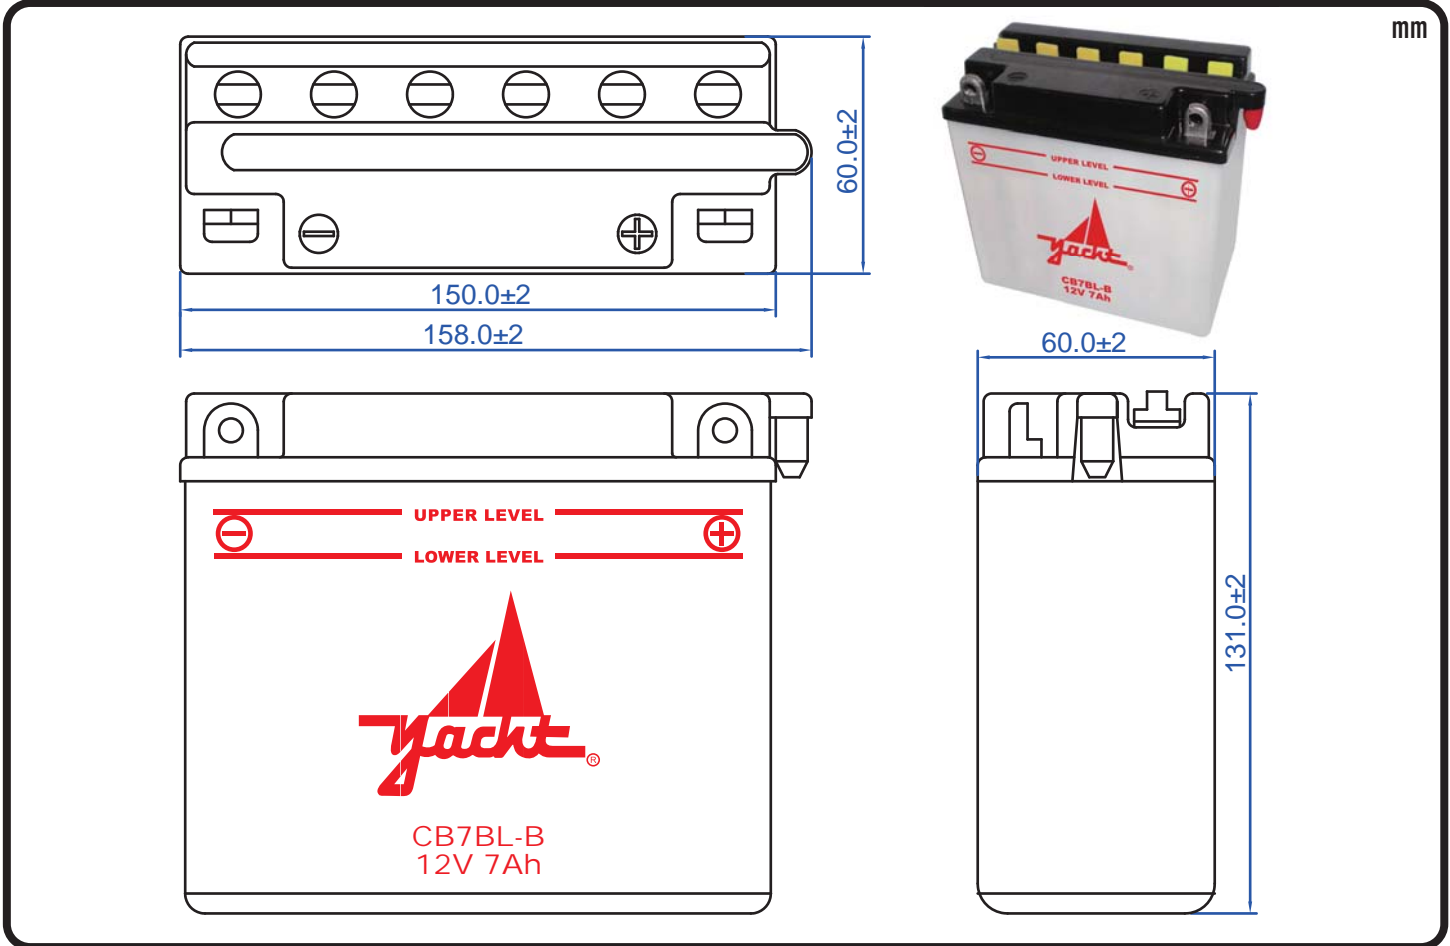

POWERSPORTS BATTERY High Performance 12-Volt Conventional Battery Series

CB7BL-B 12V 7AH(10HR)

JIS
D5302

Specification

BATTERY TYPE NUMBER	VOLTAGE (V)	CAPACITY AH (10HR)	MAXIMUM DIMENSIONS						WEIGHT			
			MILLIMETERS(±2 mm)			INCHES (±1/16 in)			BATTERY ONLY		INCLUDE ACID AND PACKAGE	
			L	W	H	L	W	H	Kg	Lbs	Kg	Lbs
CB7BL-B	12	7	150	60	131	5 7/8	2 3/8	5 1/8	1.95	4.30	3.07	6.76

Dimension