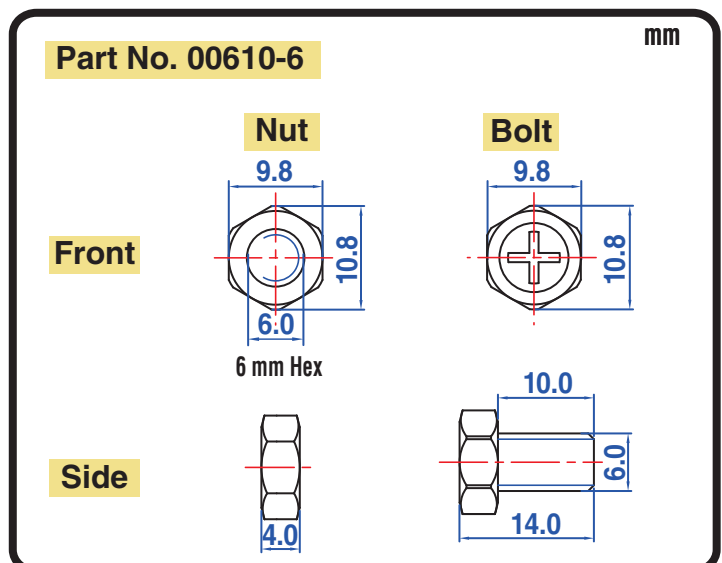

Nut & Bolt Hardware Kits

CORPORATE HEADQUARTERS (TAICHUNG, TAIWAN)
4F-5, No. 925, Sec. 4, Taichung Blvd., Taichung, 40767 Taiwan, R.O.C.
Tel : 886-4-2358-0578 Fax : 886-4-2358-0059
sales@yacht-battery.com

YACHT BATTERY USA, INC.
Tel : 1-610-689-0443 Fax : 1-888-373-6466
Dave.Beidler@yacht-battery.com
Bruce.Ash@yacht-battery.com