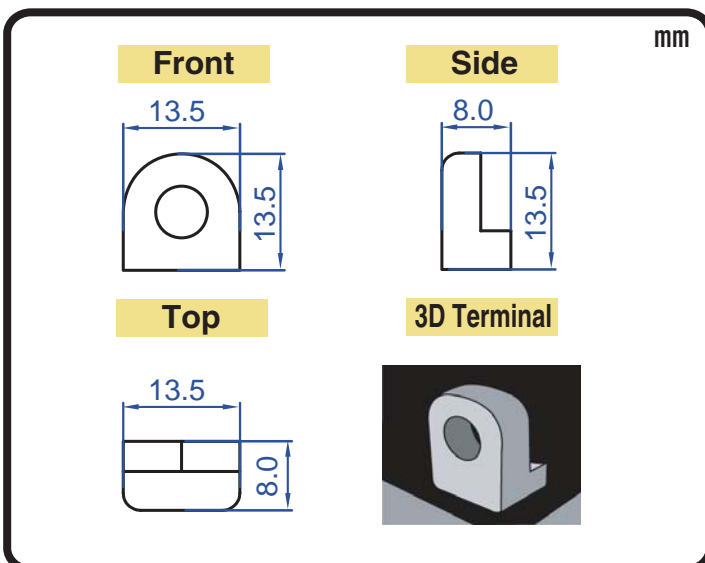

Terminal Configuration