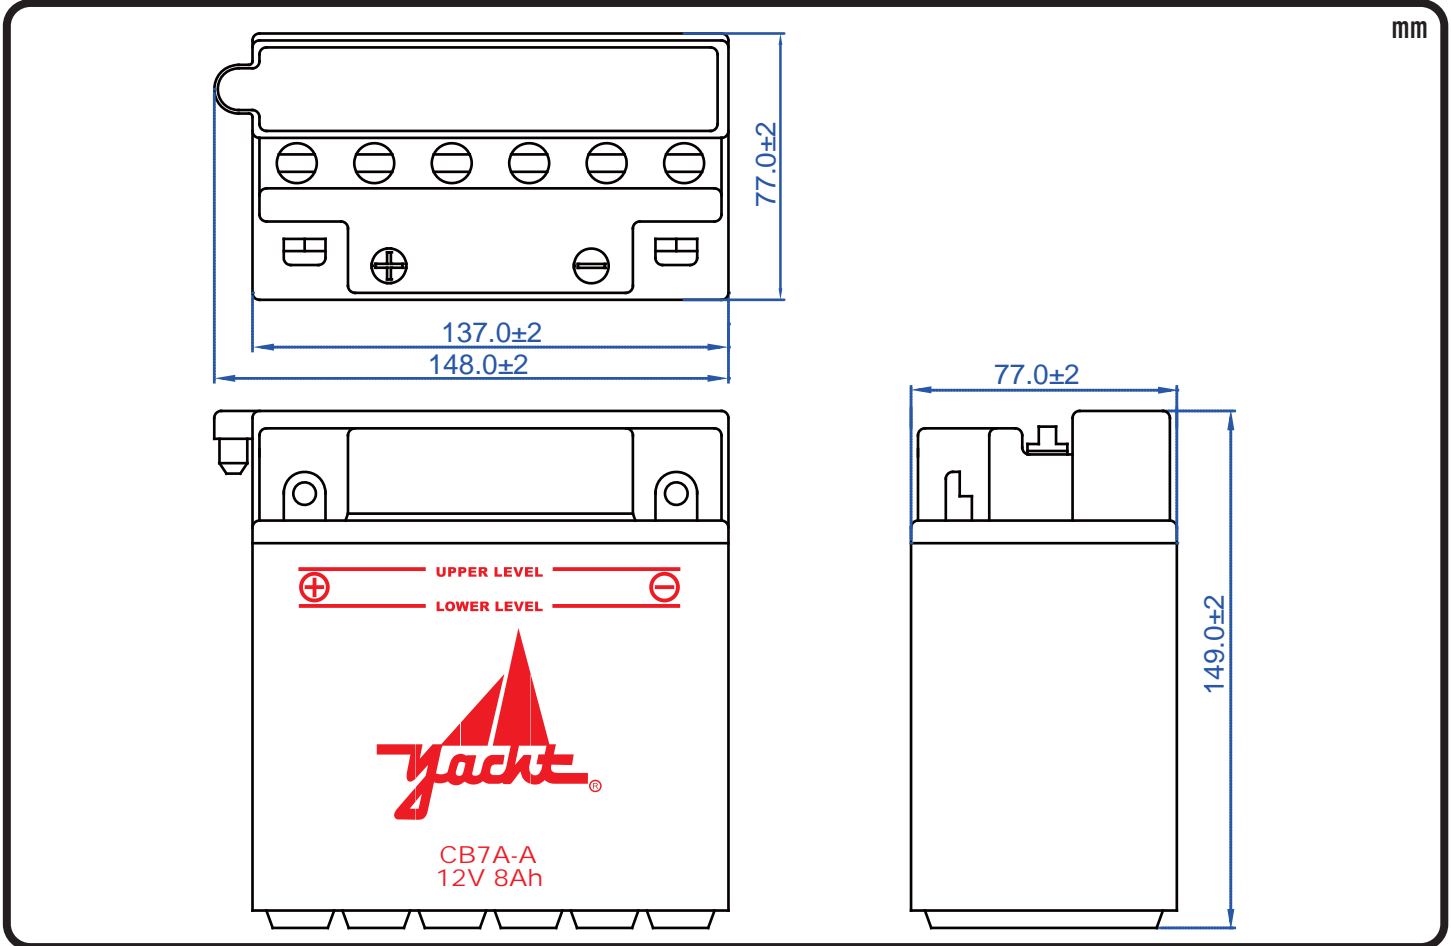

POWERSPORTS BATTERY High Performance 12-Volt Conventional Battery Series

CB7A-A 12V 8AH(10HR)

JIS
D5302

Specification

BATTERY TYPE NUMBER	VOLTAGE (V)	CAPACITY AH (10HR)	MAXIMUM DIMENSIONS						WEIGHT			
			MILLIMETERS(±2 mm)			INCHES (±1/16 in)			BATTERY ONLY		INCLUDE ACID AND PACKAGE	
			L	W	H	L	W	H	Kg	Lbs	Kg	Lbs
CB7A-A	12	8	137	77	149	5 3/8	3	5 7/8	2.22	4.89	3.46	7.62

Dimension