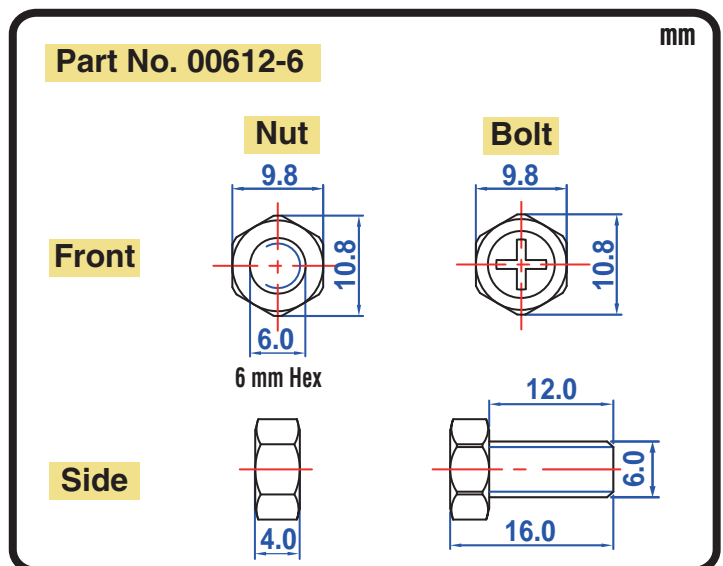

Nut & Bolt Hardware Kits

CORPORATE HEADQUARTERS (TAICHUNG, TAIWAN)
4F-5, No. 925, Sec. 4, Taiwan Blvd., Taichung, 40767 Taiwan, R.O.C.
Tel : 886-4-2358-0578 Fax : 886-4-2358-0059
sales@yacht-battery.com

YACHT BATTERY USA, INC.
Tel : 1-610-689-0443 Fax : 1-888-373-6466
Dave.Beidler@yacht-battery.com
Bruce.Ash@yacht-battery.com