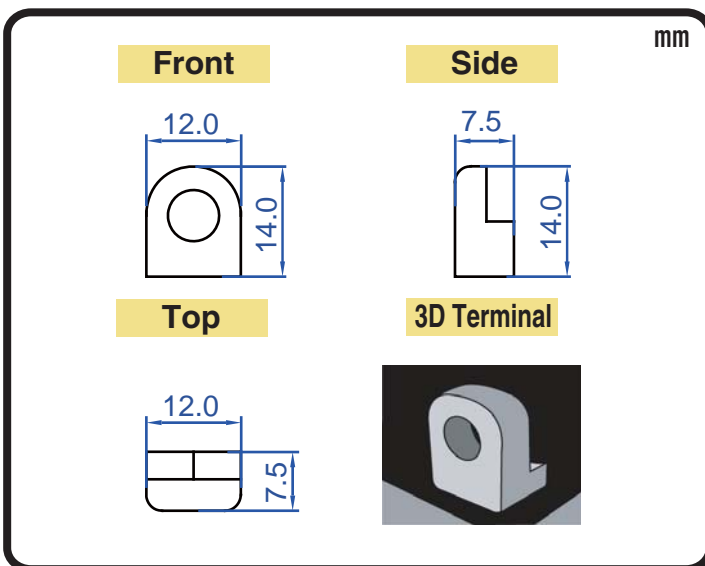

Terminal Configuration