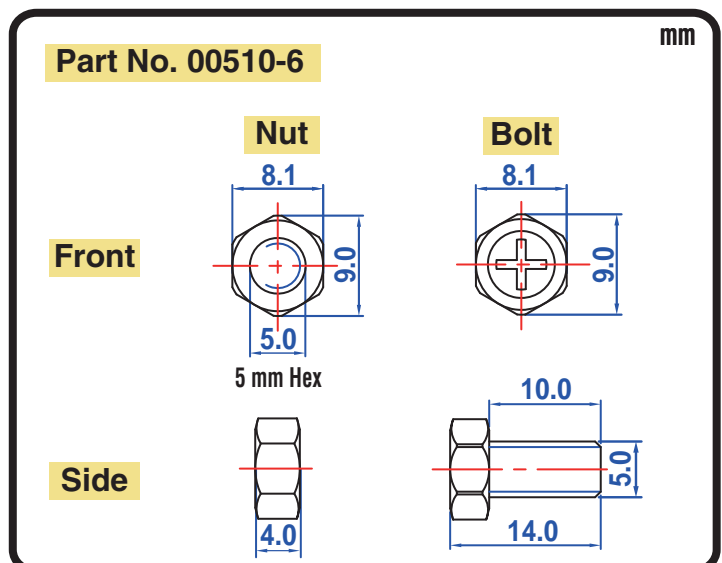

Nut & Bolt Hardware Kits

CORPORATE HEADQUARTERS (TAICHUNG, TAIWAN)
4F-5, No. 925, Sec. 4, Taiwan Blvd., Taichung, 40767 Taiwan, R.O.C.
Tel : 886-4-2358-0578 Fax : 886-4-2358-0059
sales@yacht-battery.com

YACHT BATTERY USA, INC.
Tel : 1-610-689-0443 Fax : 1-888-373-6466
Dave.Beidler@yacht-battery.com
Bruce.Ash@yacht-battery.com