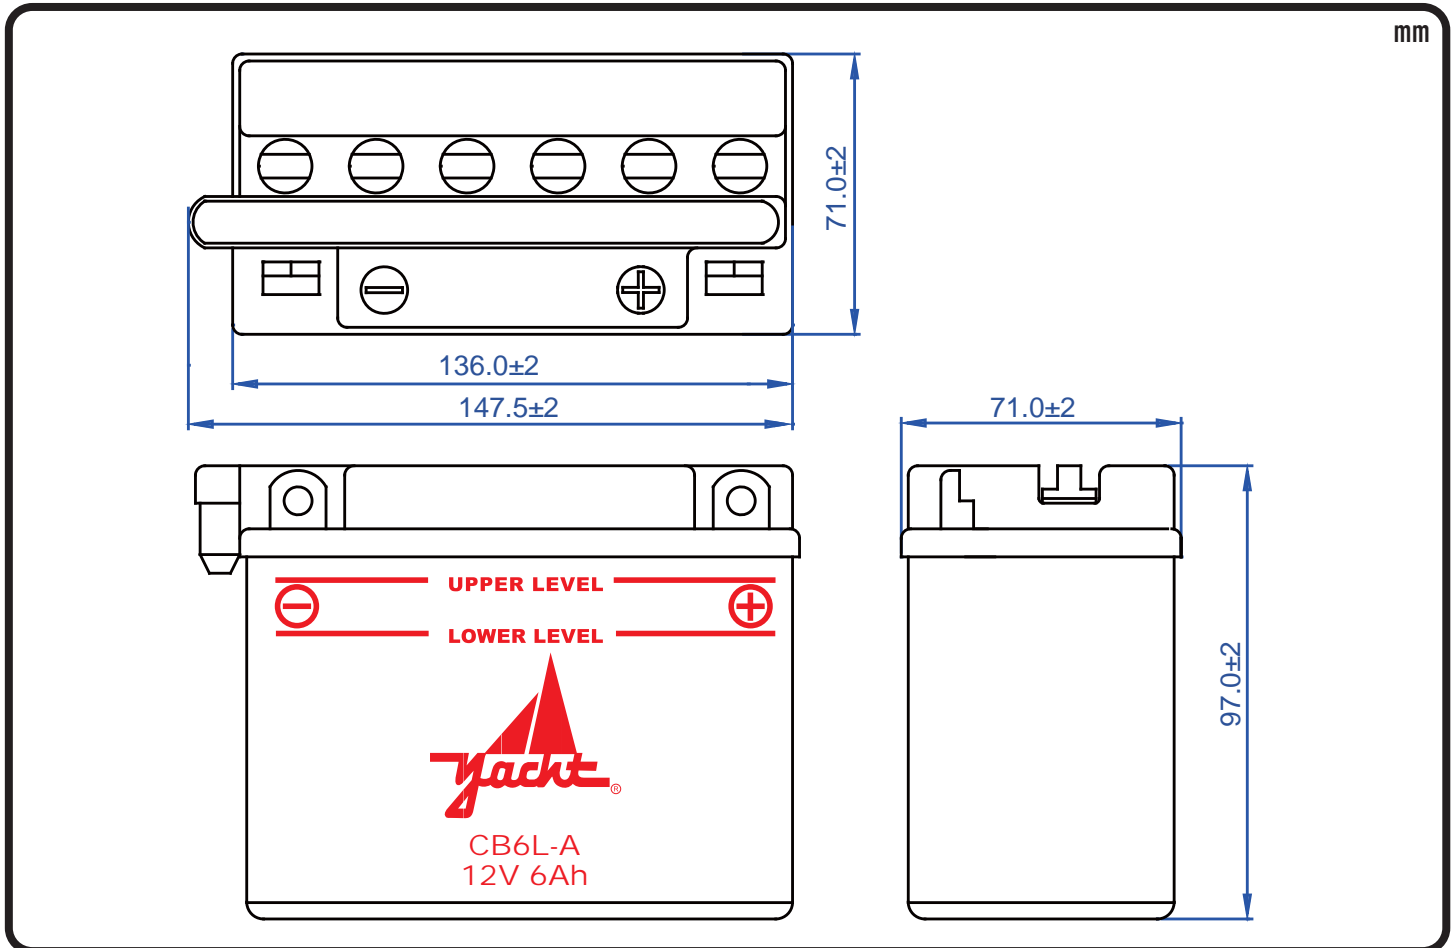

POWERSPORTS BATTERY High Performance 12-Volt Conventional Battery Series

CB6L-A 12V 6AH(10HR)

JIS
D5302

Specification

BATTERY TYPE NUMBER	VOLTAGE (V)	CAPACITY AH (10HR)	MAXIMUM DIMENSIONS						WEIGHT			
			MILLIMETERS (±2 mm)			INCHES (±1/16 in)			BATTERY ONLY		INCLUDE ACID AND PACKAGE	
			L	W	H	L	W	H	Kg	Lbs	Kg	Lbs
CB6L-A	12	6	136	71	97	5 5/16	2 3/4	3 3/4	1.46	3.22	2.36	5.20

Dimension