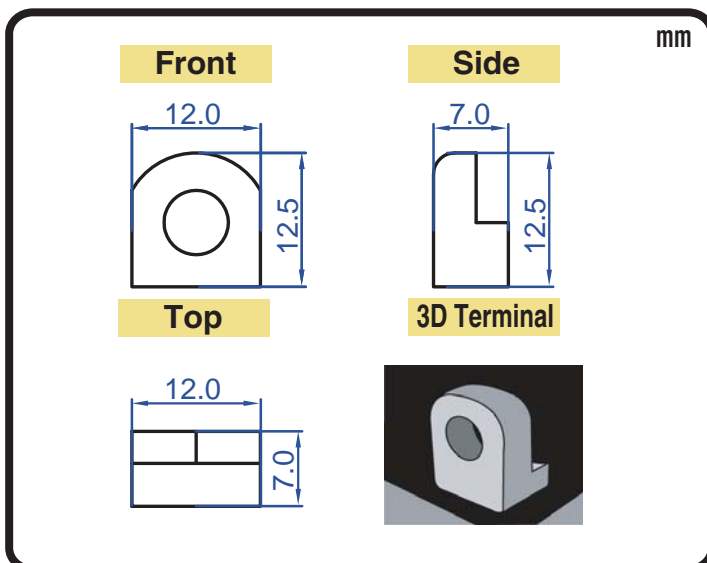

Terminal Configuration