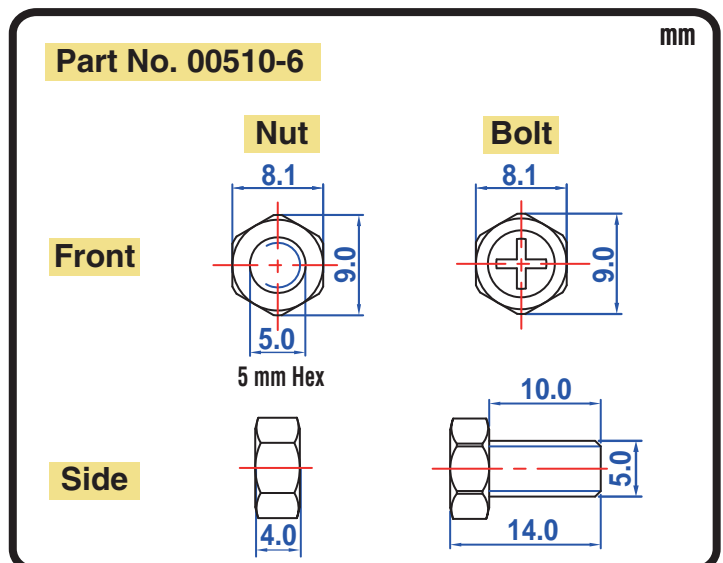

Nut & Bolt Hardware Kits

CORPORATE HEADQUARTERS (TAICHUNG, TAIWAN)
4F-5, No. 925, Sec. 4, Taiwan Blvd., Taichung, 40767 Taiwan, R.O.C.
Tel : 886-4-2358-0578 Fax : 886-4-2358-0059
sales@yacht-battery.com

YACHT BATTERY USA, INC.
Tel : 1-610-689-0443 Fax : 1-888-373-6466
Dave.Beidler@yacht-battery.com
Bruce.Ash@yacht-battery.com