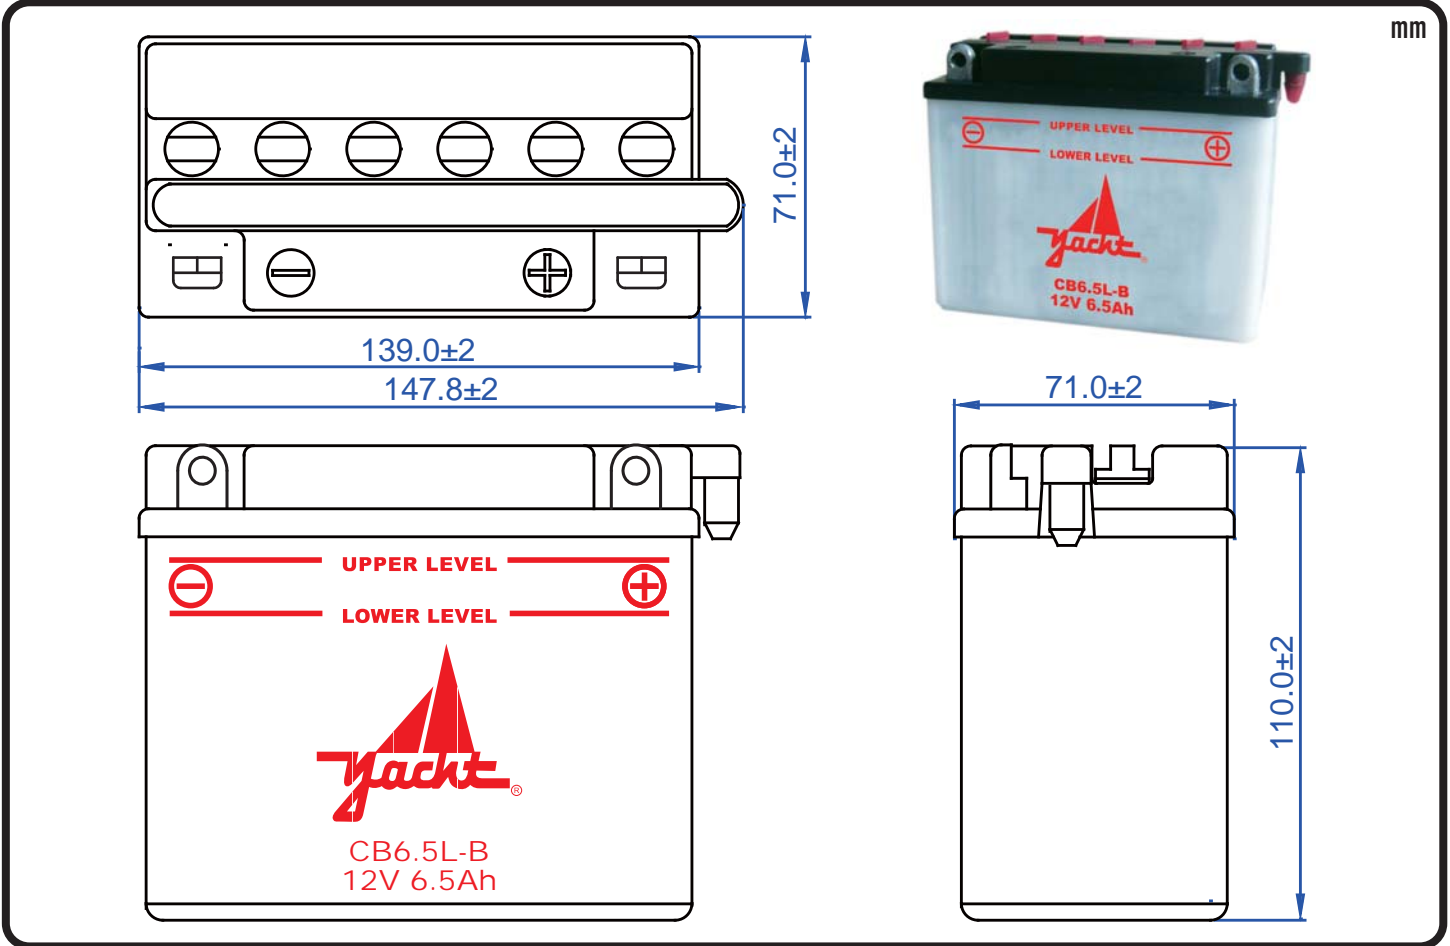

POWERSPORTS BATTERY High Performance 12-Volt Conventional Battery Series

CB6.5L-B 12V 6.5AH(10HR)

JIS
D5302

Specification

BATTERY TYPE NUMBER	VOLTAGE (V)	CAPACITY AH (10HR)	MAXIMUM DIMENSIONS						WEIGHT			
			MILLIMETERS (±2 mm)			INCHES (±1/16 in)			BATTERY ONLY		INCLUDE ACID AND PACKAGE	
			L	W	H	L	W	H	Kg	Lbs	Kg	Lbs
CB6.5L-B	12	6.5	139	71	110	5 7/16	2 13/16	4 5/16	2.03	4.47	2.69	5.93

Dimension