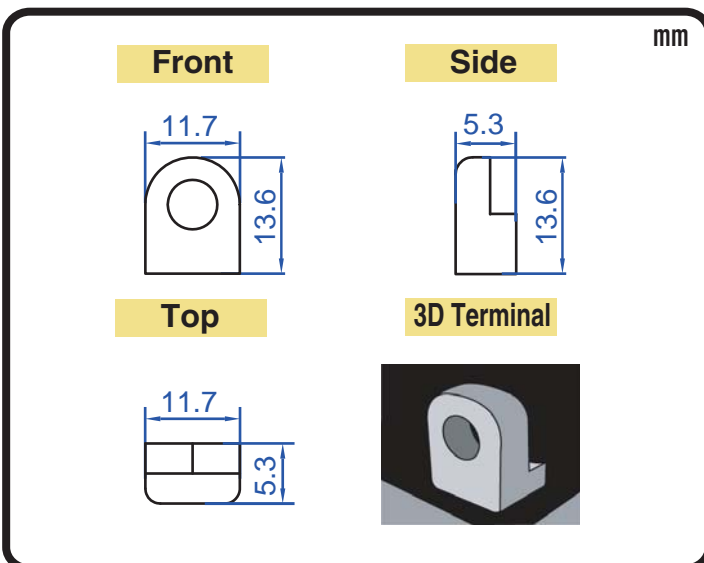

Terminal Configuration