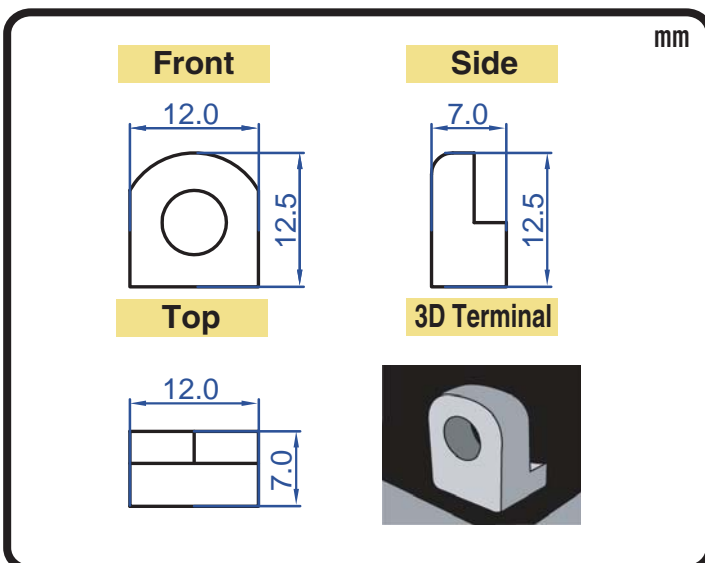

Terminal Configuration