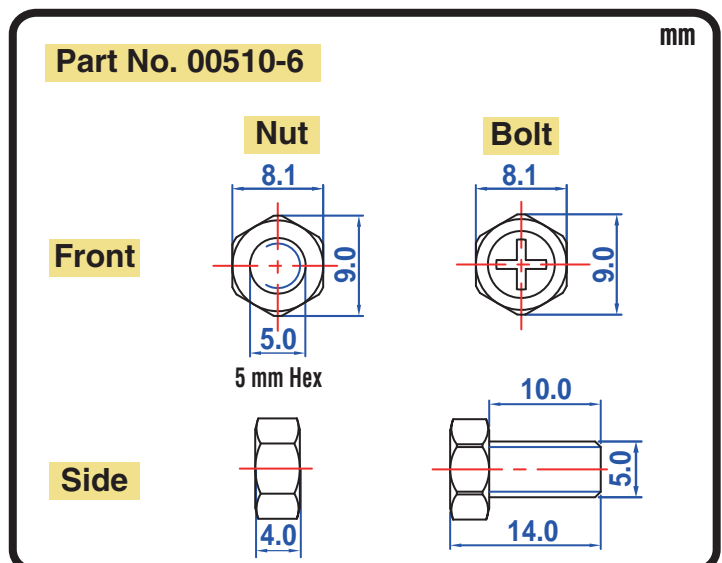

Nut & Bolt Hardware Kits

CORPORATE HEADQUARTERS (TAICHUNG, TAIWAN)
4F-5, No. 925, Sec. 4, Taiwan Blvd., Taichung, 40767 Taiwan, R.O.C.
Tel : 886-4-2358-0578 Fax : 886-4-2358-0059
sales@yacht-battery.com

YACHT BATTERY USA, INC.
Tel : 1-610-689-0443 Fax : 1-888-373-6466
Dave.Beidler@yacht-battery.com
Bruce.Ash@yacht-battery.com