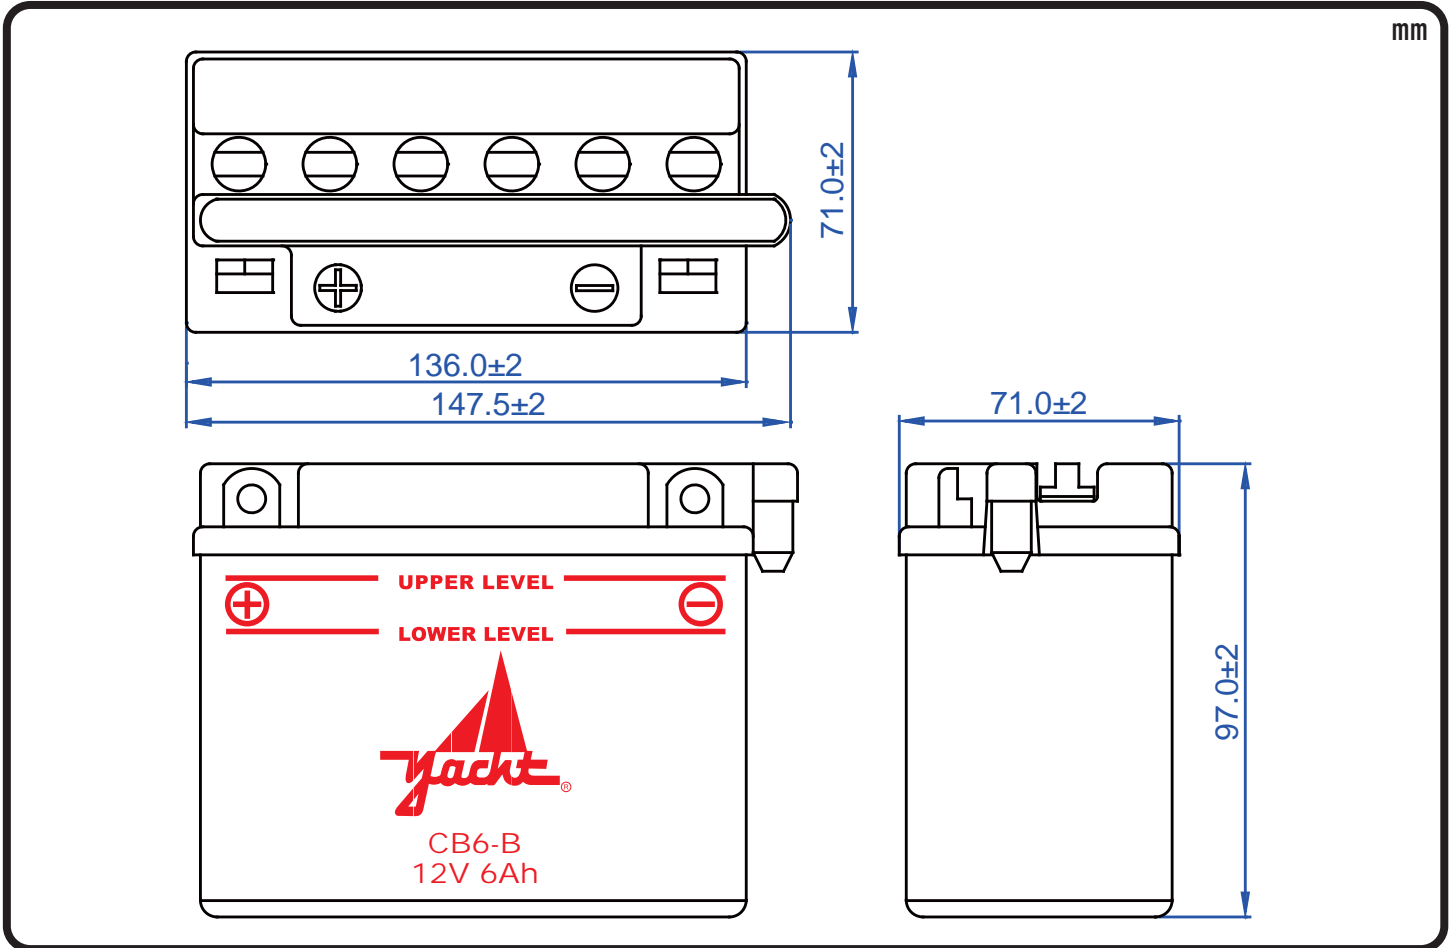

POWERSPORTS BATTERY High Performance 12-Volt Conventional Battery Series

CB6-B 12V 6AH(10HR)

JIS
D5302

Specification

BATTERY TYPE NUMBER	VOLTAGE (V)	CAPACITY AH (10HR)	MAXIMUM DIMENSIONS						WEIGHT			
			MILLIMETERS(±2 mm)			INCHES (±1/16 in)			BATTERY ONLY		INCLUDE ACID AND PACKAGE	
			L	W	H	L	W	H	Kg	Lbs	Kg	Lbs
CB6-B	12	6	136	71	97	5 5/16	2 3/4	3 3/4	1.46	3.22	2.36	5.20

Dimension