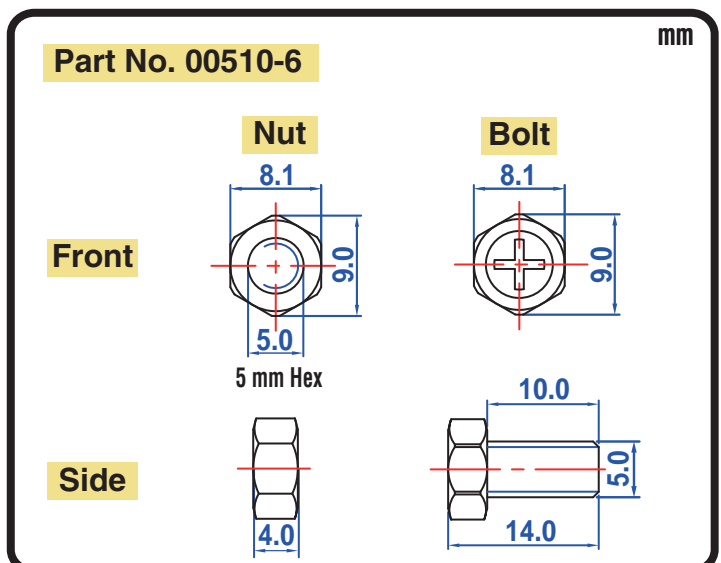

Nut & Bolt Hardware Kits

CORPORATE HEADQUARTERS (TAICHUNG, TAIWAN)
4F-5, No. 925, Sec. 4, Taiwan Blvd., Taichung, 40767 Taiwan, R.O.C.
Tel : 886-4-2358-0578 Fax : 886-4-2358-0059
sales@yacht-battery.com

YACHT BATTERY USA, INC.
Tel : 1-610-689-0443 Fax : 1-888-373-6466
Dave.Beidler@yacht-battery.com
Bruce.Ash@yacht-battery.com