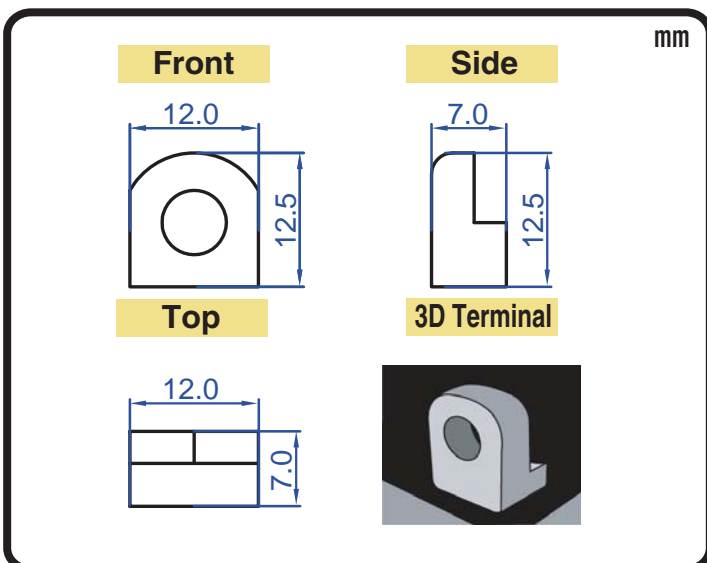

Terminal Configuration