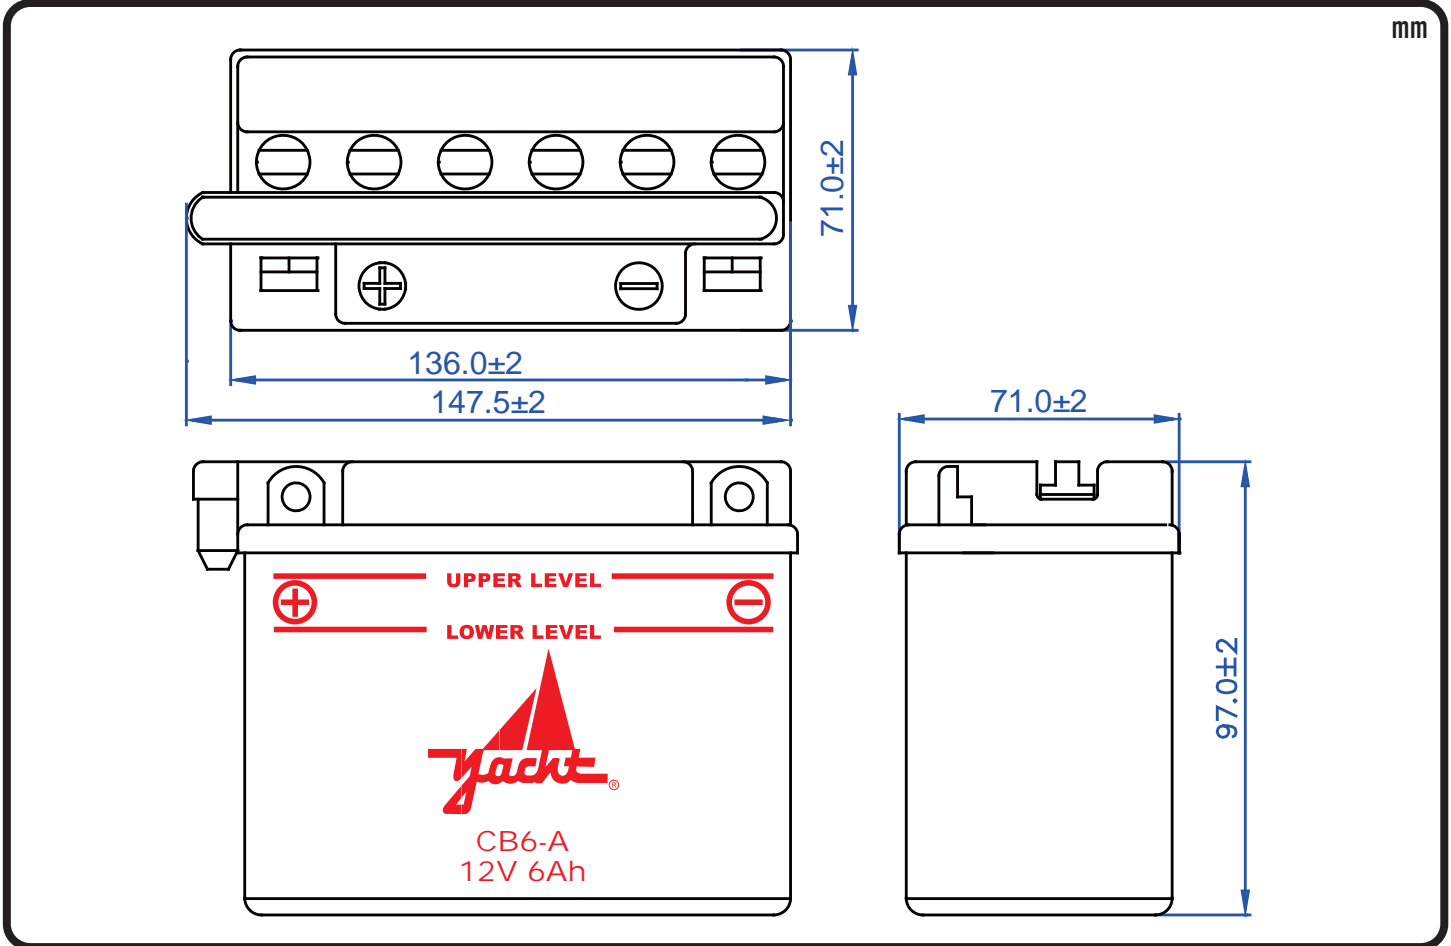

### Specification

BATTERY TYPE NUMBER	VOLTAGE (V)	CAPACITY AH (10HR)	MAXIMUM DIMENSIONS						WEIGHT			
			MILLIMETERS(±2 mm)			INCHES (±1/16 in)			BATTERY ONLY		INCLUDE ACID AND PACKAGE	
			L	W	H	L	W	H	Kg	Lbs	Kg	Lbs
CB6-A	12	6	136	71	97	5 5/16	2 3/4	3 3/4	1.46	3.22	2.36	5.20

### Dimension