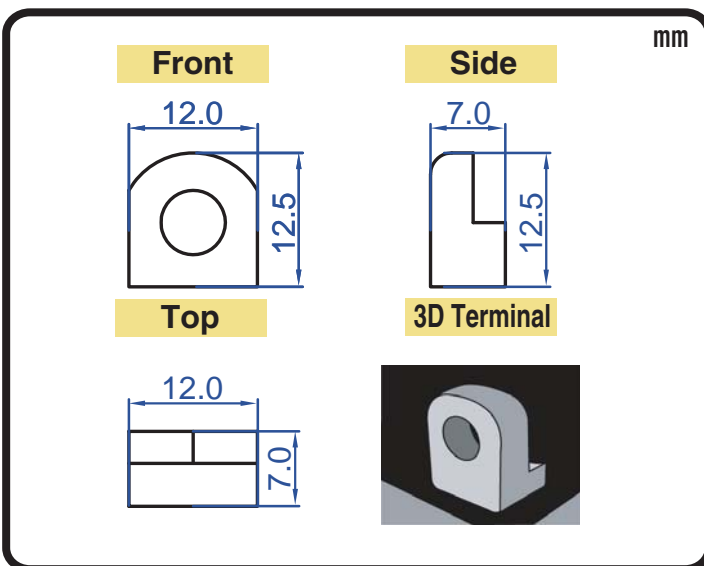

Terminal Configuration