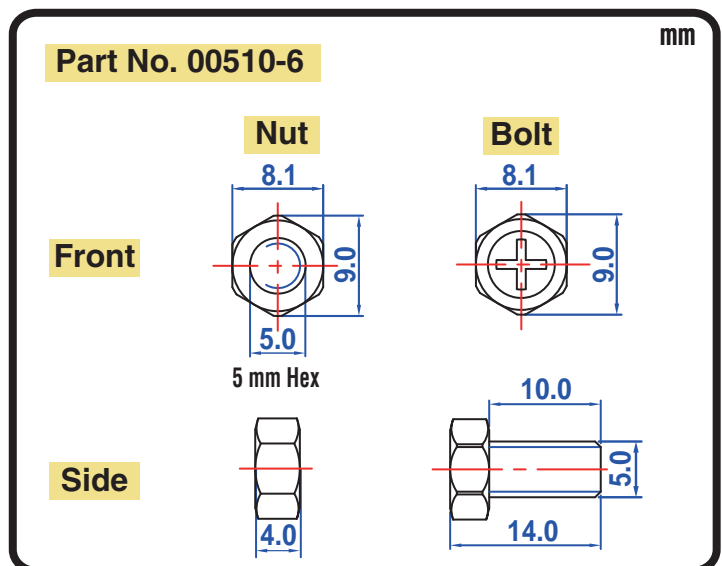

Nut & Bolt Hardware Kits

CORPORATE HEADQUARTERS (TAICHUNG, TAIWAN)
4F-5, No. 925, Sec. 4, Taiwan Blvd., Taichung, 40767 Taiwan, R.O.C.
Tel : 886-4-2358-0578 Fax : 886-4-2358-0059
sales@yacht-battery.com

YACHT BATTERY USA, INC.
Tel : 1-610-689-0443 Fax : 1-888-373-6466
Dave.Beidler@yacht-battery.com
Bruce.Ash@yacht-battery.com