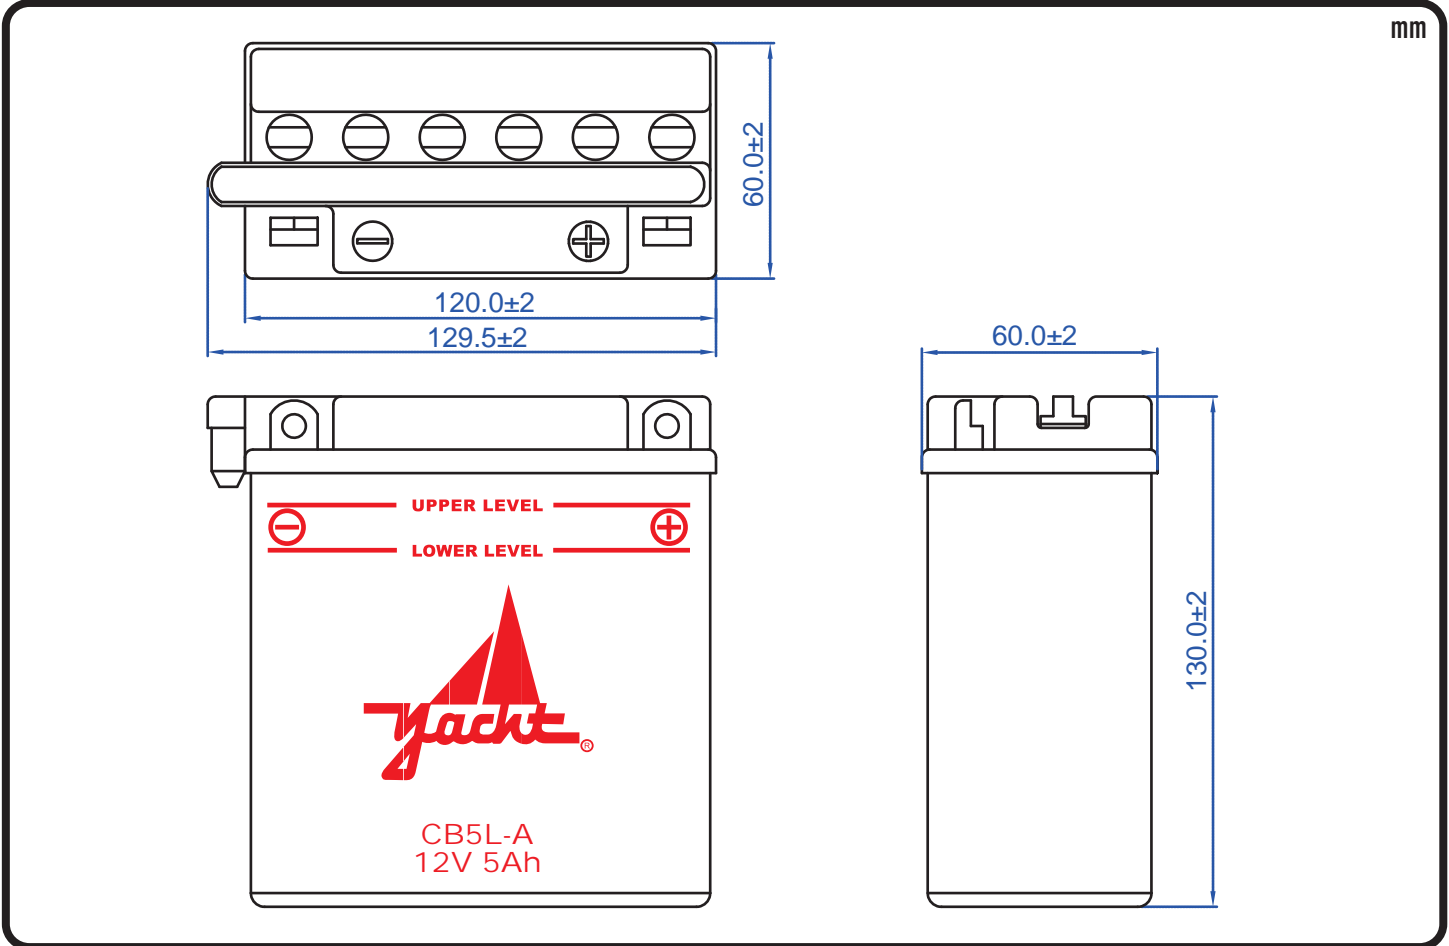

POWERSPORTS BATTERY High Performance 12-Volt Conventional Battery Series

CB5L-A 12V 5AH(10HR)

JIS
D5302

Specification

BATTERY TYPE NUMBER	VOLTAGE (V)	CAPACITY AH (10HR)	MAXIMUM DIMENSIONS						WEIGHT			
			MILLIMETERS (±2 mm)			INCHES (±1/16 in)			BATTERY ONLY		INCLUDE ACID AND PACKAGE	
			L	W	H	L	W	H	Kg	Lbs	Kg	Lbs
CB5L-A	12	5	120	60	130	4 11/16	2 3/8	5 1/8	1.74	3.83	2.58	5.68

Dimension