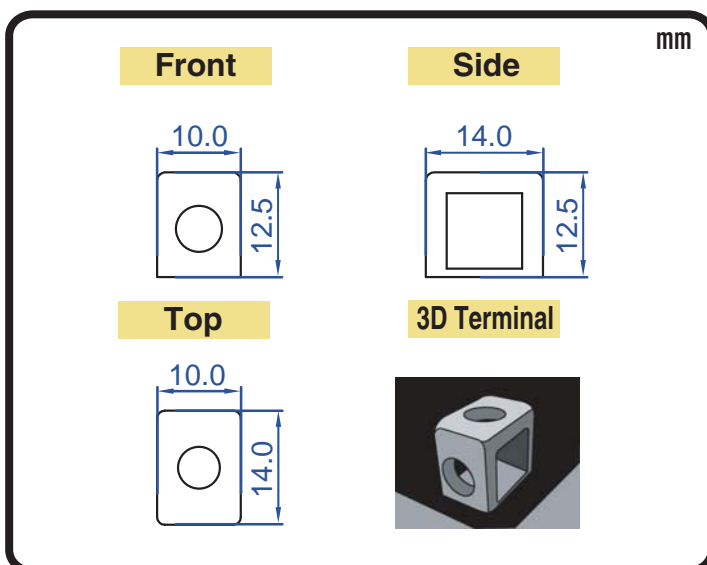

Terminal Configuration