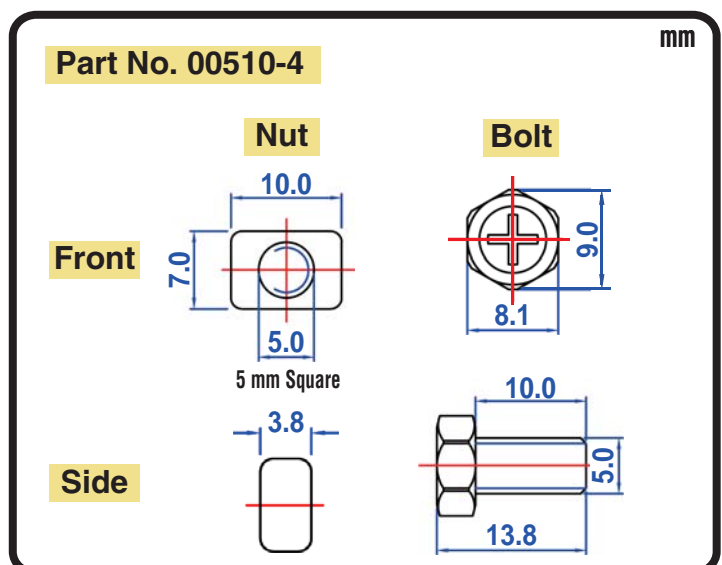

POWERSPORTS BATTERY High Performance 12-Volt Conventional Battery Series

CB4L-A 12V 4AH(10HR)

JIS D5302

Specification

BATTERY TYPE NUMBER	VOLTAGE (V)	CAPACITY AH (10HR)	MAXIMUM DIMENSIONS						WEIGHT			
			MILLIMETERS(±2 mm)			INCHES (±1/16 in)			BATTERY ONLY		INCLUDE ACID AND PACKAGE	
			L	W	H	L	W	H	Kg	Lbs	Kg	Lbs
CB4L-A	12	4	121	71	92	4 3/4	2 13/16	3 5/8	1.37	3.02	2.10	4.63

Dimension

Terminal Configuration

Nut & Bolt Hardware Kits

CORPORATE HEADQUARTERS (TAICHUNG, TAIWAN)
 4F-5, No. 925, Sec. 4, Taiwan Blvd., Taichung, 40767 Taiwan, R.O.C.
 Tel : 886-4-2358-0578 Fax : 886-4-2358-0059
 sales@yacht-battery.com