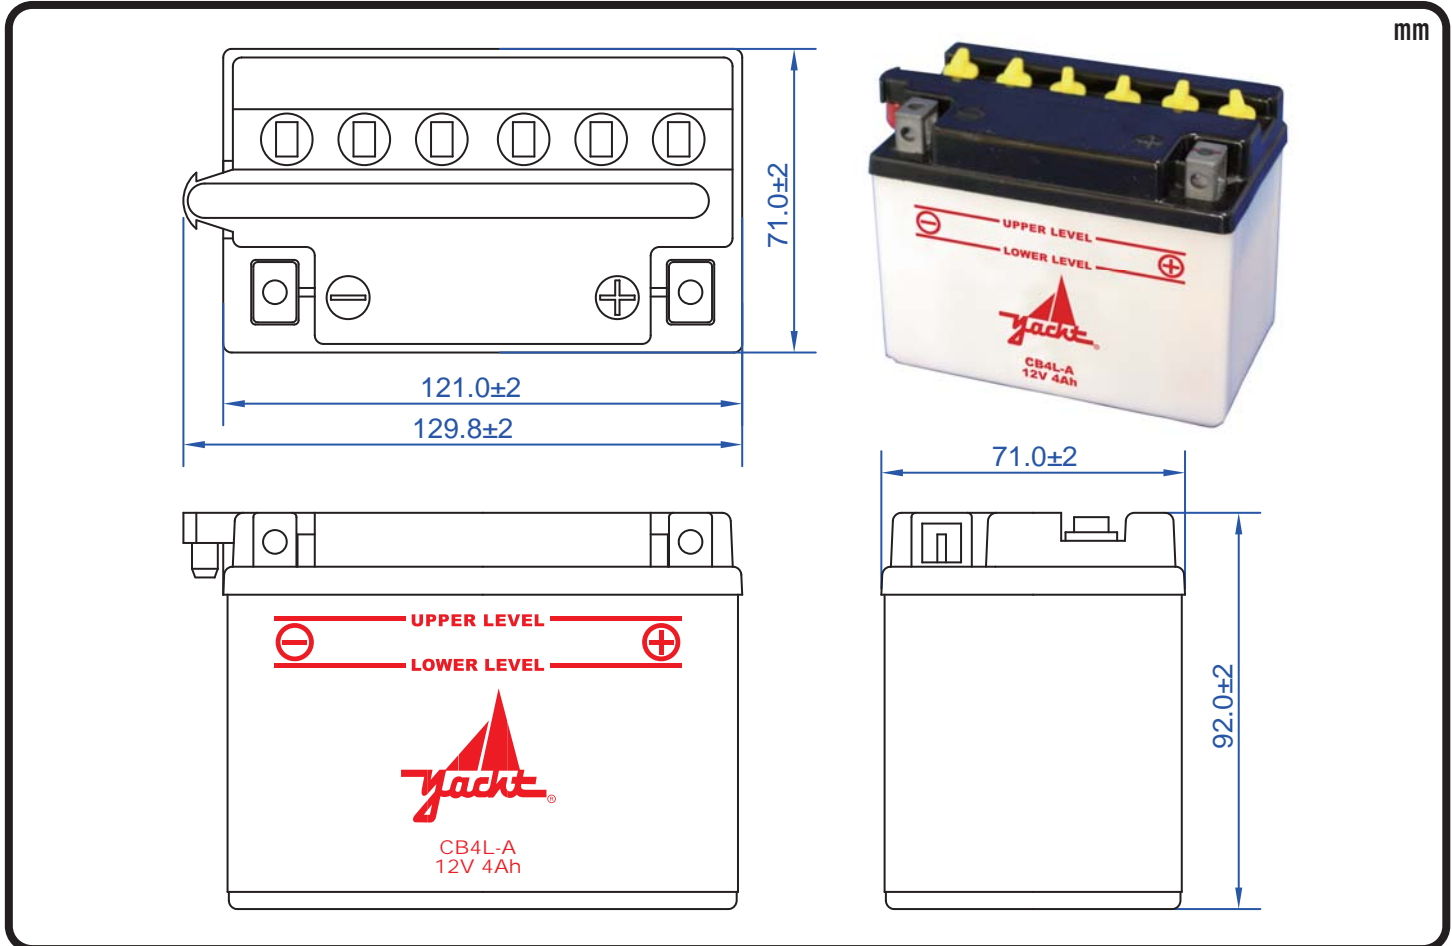

POWERSPORTS BATTERY High Performance 12-Volt Conventional Battery Series

CB4L-A 12V 4AH(10HR)

JIS D5302

Specification

BATTERY TYPE NUMBER	VOLTAGE (V)	CAPACITY AH (10HR)	MAXIMUM DIMENSIONS						WEIGHT			
			MILLIMETERS(±2 mm)			INCHES (±1/16 in)			BATTERY ONLY		INCLUDE ACID AND PACKAGE	
			L	W	H	L	W	H	Kg	Lbs	Kg	Lbs
CB4L-A	12	4	121	71	92	4 3/4	2 13/16	3 5/8	1.37	3.02	2.10	4.63

Dimension