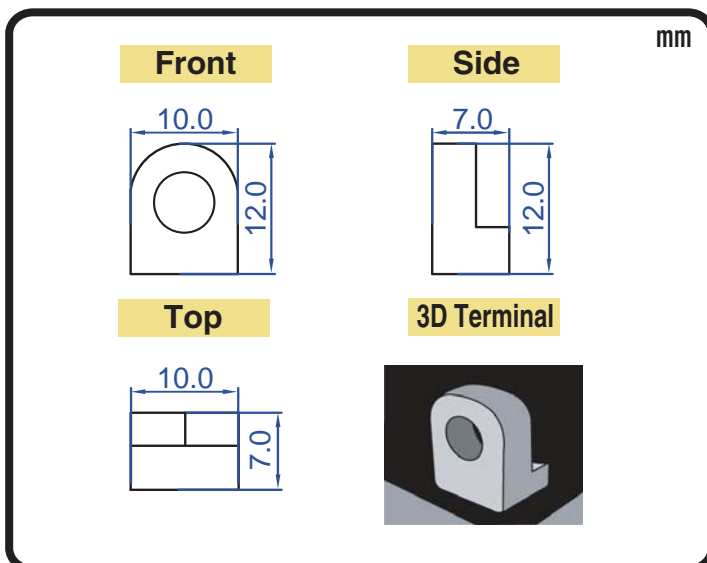

Terminal Configuration