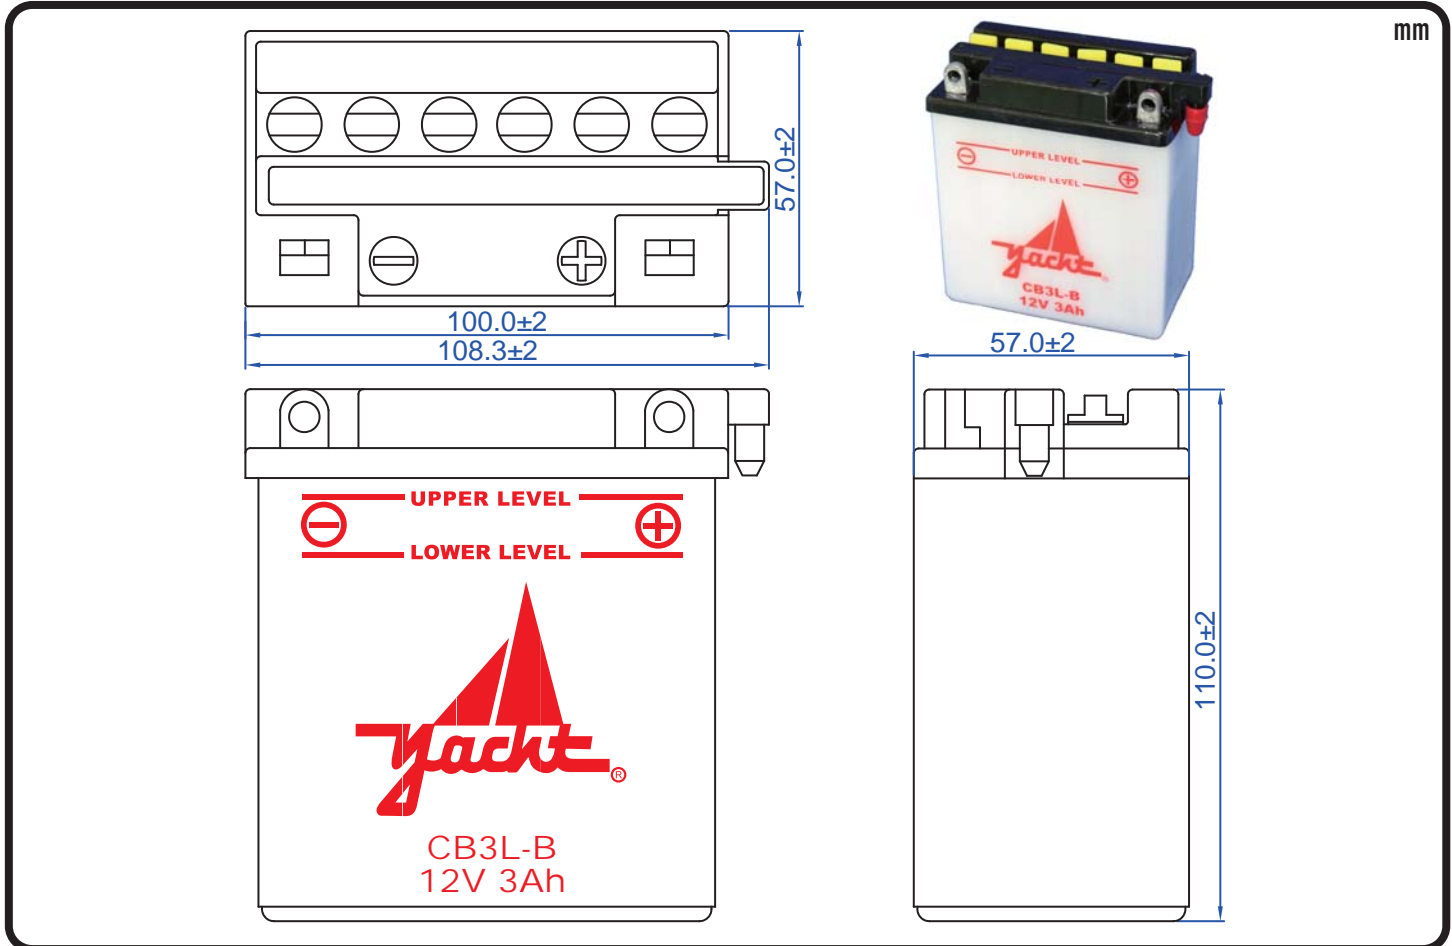

POWERSPORTS BATTERY High Performance 12-Volt Conventional Battery Series

CB3L-B 12V 3AH(10HR)

JIS D5302

Specification

BATTERY TYPE NUMBER	VOLTAGE (V)	CAPACITY AH (10HR)	MAXIMUM DIMENSIONS						WEIGHT			
			MILLIMETERS (±2 mm)			INCHES (±1/16 in)			BATTERY ONLY		INCLUDE ACID AND PACKAGE	
			L	W	H	L	W	H	Kg	Lbs	Kg	Lbs
CB3L-B	12	3	100	57	110	3 15/16	2 1/4	4 5/16	1.00	2.20	1.71	3.77

Dimension