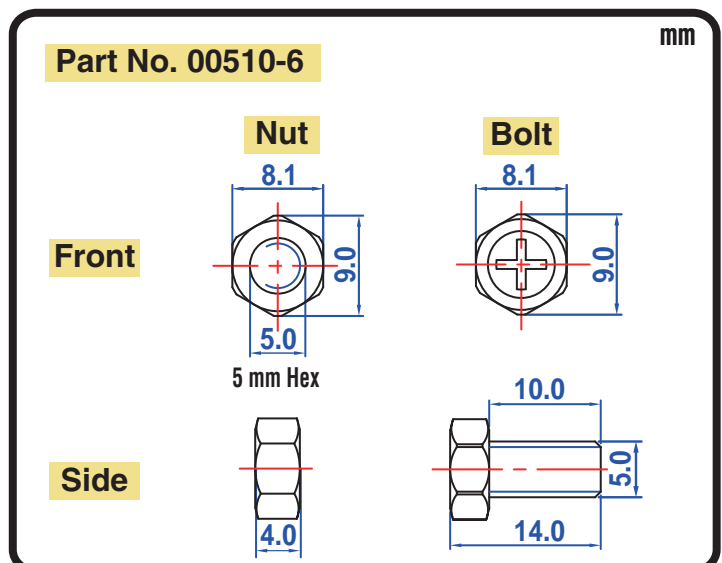

Nut & Bolt Hardware Kits

CORPORATE HEADQUARTERS (TAICHUNG, TAIWAN)
4F-5, No. 925, Sec. 4, Taiwan Blvd., Taichung, 40767 Taiwan, R.O.C.
Tel : 886-4-2358-0578 Fax : 886-4-2358-0059
sales@yacht-battery.com

YACHT BATTERY USA, INC.
Tel : 1-610-689-0443 Fax : 1-888-373-6466
Dave.Beidler@yacht-battery.com
Bruce.Ash@yacht-battery.com