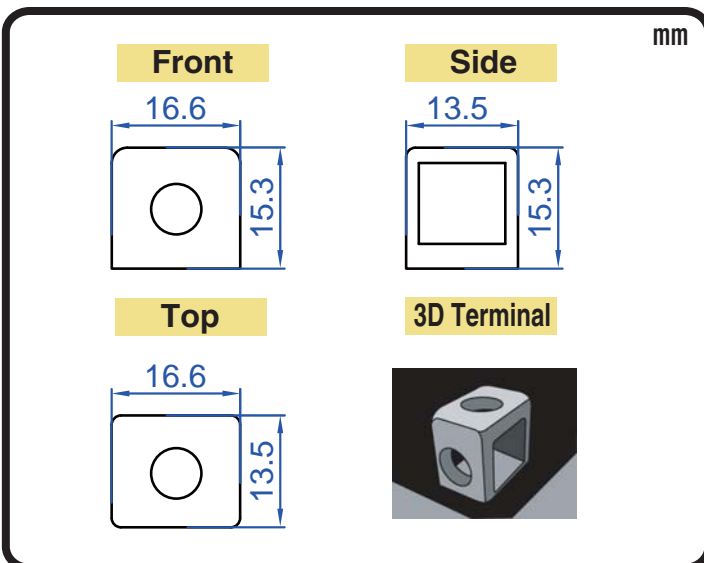

Terminal Configuration