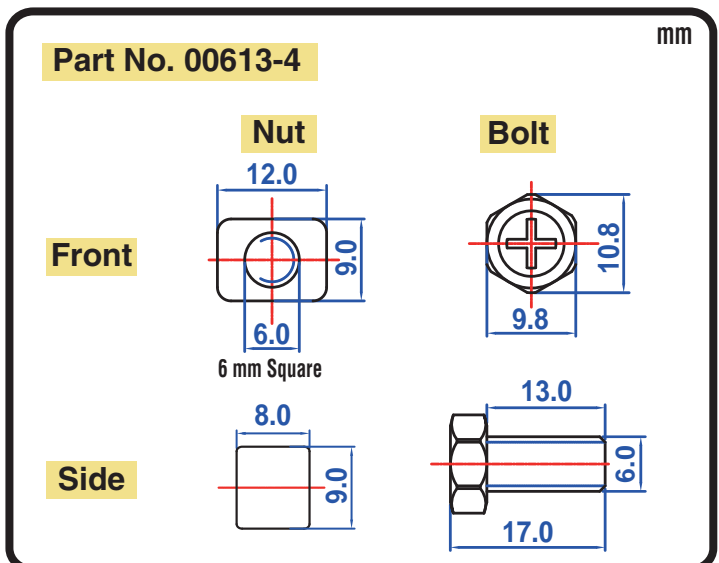

Nut & Bolt Hardware Kits

CORPORATE HEADQUARTERS (TAICHUNG, TAIWAN)
4F-5, No. 925, Sec. 4, Taiwan Blvd., Taichung, 40767 Taiwan, R.O.C.
Tel : 886-4-2358-0578 Fax : 886-4-2358-0059
sales@yacht-battery.com

YACHT BATTERY USA, INC.
Tel : 1-610-689-0443 Fax : 1-888-373-6466
Dave.Beidler@yacht-battery.com
Bruce.Ash@yacht-battery.com