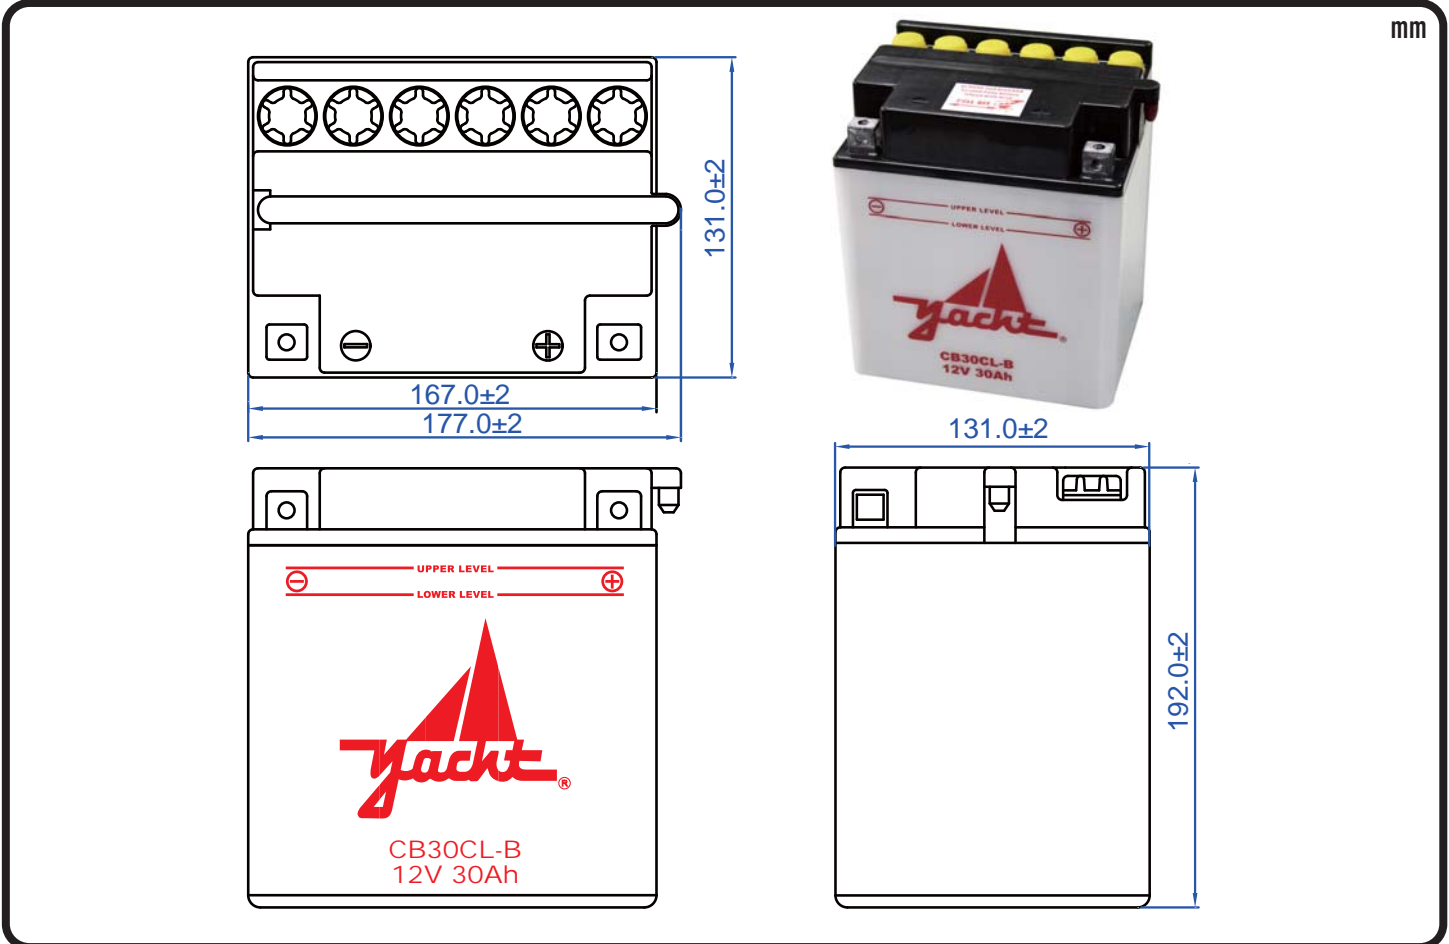

POWERSPORTS BATTERY High Performance 12-Volt Conventional Battery Series

CB30CL-B 12V 30AH(10HR)

JIS
D5302

Specification

BATTERY TYPE NUMBER	VOLTAGE (V)	CAPACITY AH (10HR)	MAXIMUM DIMENSIONS						WEIGHT			
			MILLIMETERS(±2 mm)			INCHES (±1/16 in)			BATTERY ONLY		INCLUDE ACID AND PACKAGE	
			L	W	H	L	W	H	Kg	Lbs	Kg	Lbs
CB30CL-B	12	30	167	131	192	6 1/2	5 1/8	7 9/16	7.90	17.40	10.63	23.41

Dimension