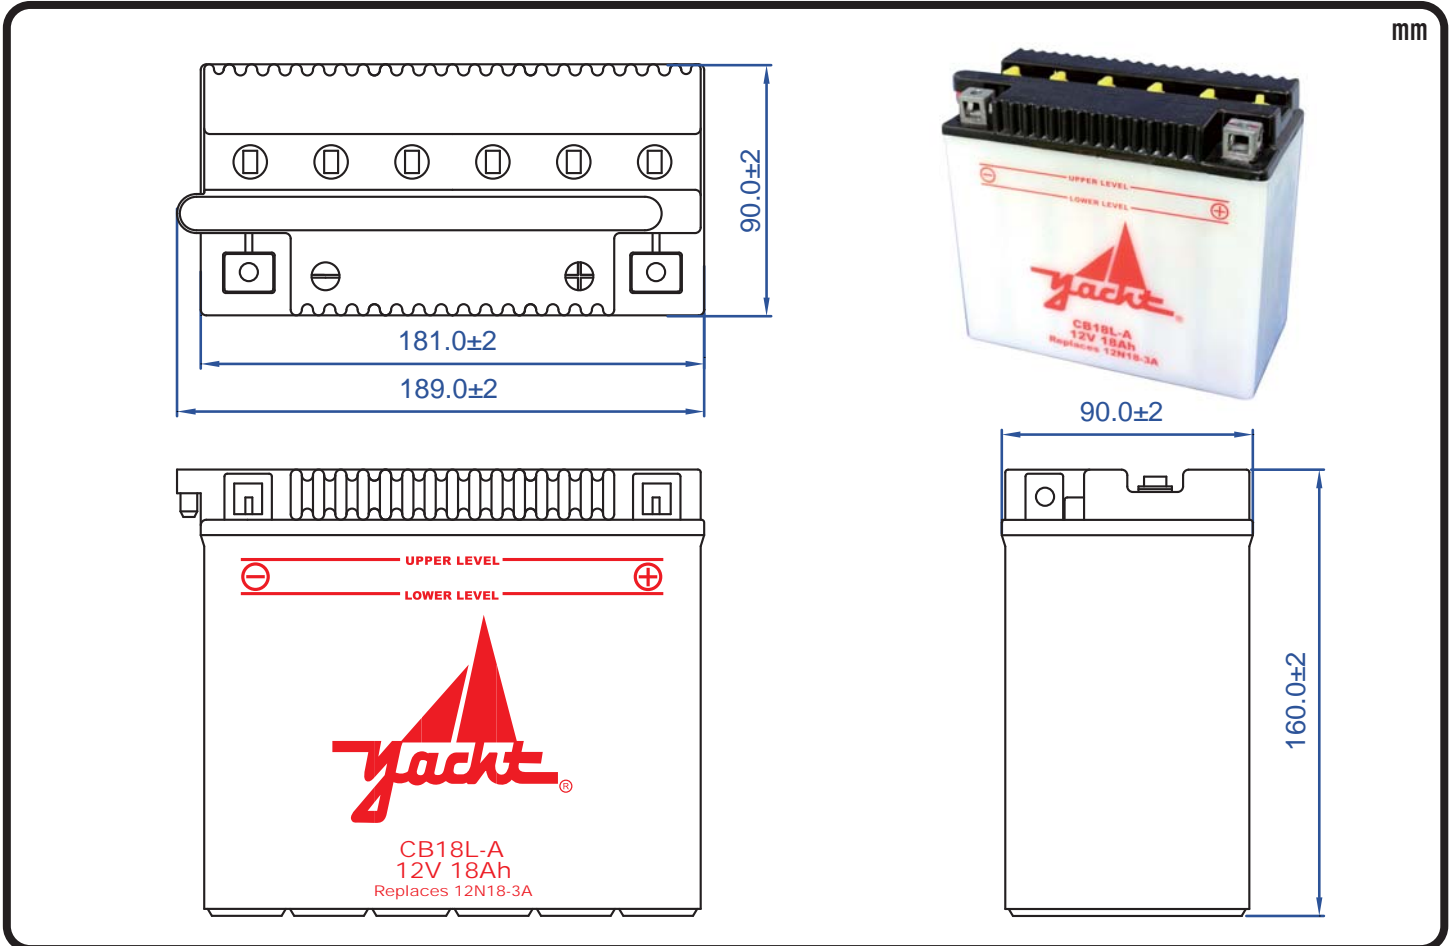

POWERSPORTS BATTERY High Performance 12-Volt Conventional Battery Series

CB18L-A 12V 18AH(10HR)

JIS D5302

Specification

BATTERY TYPE NUMBER	VOLTAGE (V)	CAPACITY AH (10HR)	MAXIMUM DIMENSIONS						WEIGHT			
			MILLIMETERS(±2 mm)			INCHES (±1/16 in)			BATTERY ONLY		INCLUDE ACID AND PACKAGE	
			L	W	H	L	W	H	Kg	Lbs	Kg	Lbs
CB18L-A	12	18	181	90	160	7 1/8	3 9/16	6 5/16	4.60	10.13	6.70	14.76

Dimension