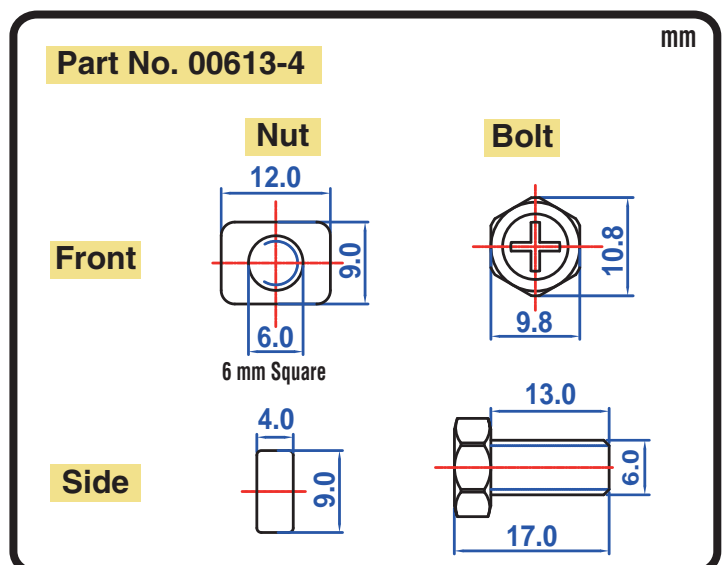

Nut & Bolt Hardware Kits

CORPORATE HEADQUARTERS (TAICHUNG, TAIWAN)
4F-5, No. 925, Sec. 4, Taiwan Blvd., Taichung, 40767 Taiwan, R.O.C.
Tel : 886-4-2358-0578 Fax : 886-4-2358-0059
sales@yacht-battery.com

YACHT BATTERY USA, INC.
Tel : 1-610-689-0443 Fax : 1-888-373-6466
Dave.Beidler@yacht-battery.com
Bruce.Ash@yacht-battery.com