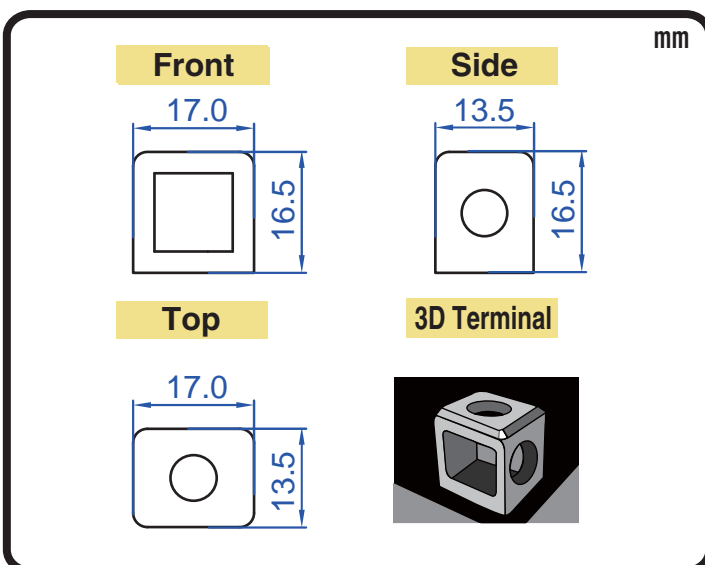

Terminal Configuration