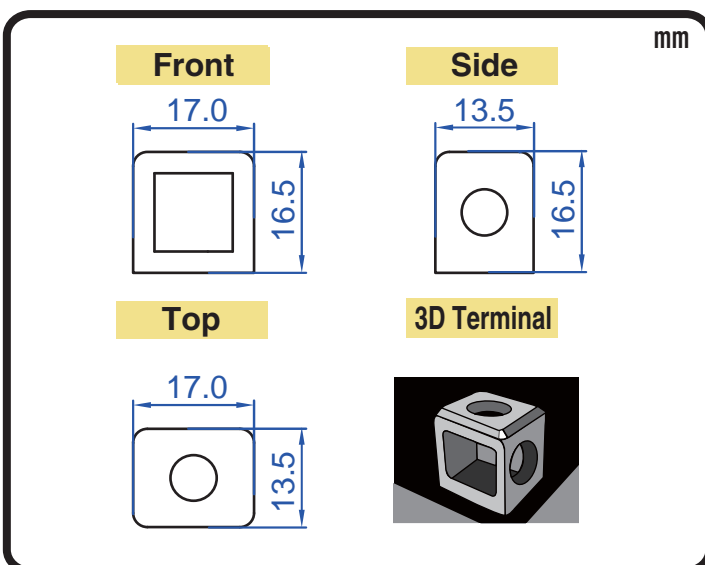

Terminal Configuration