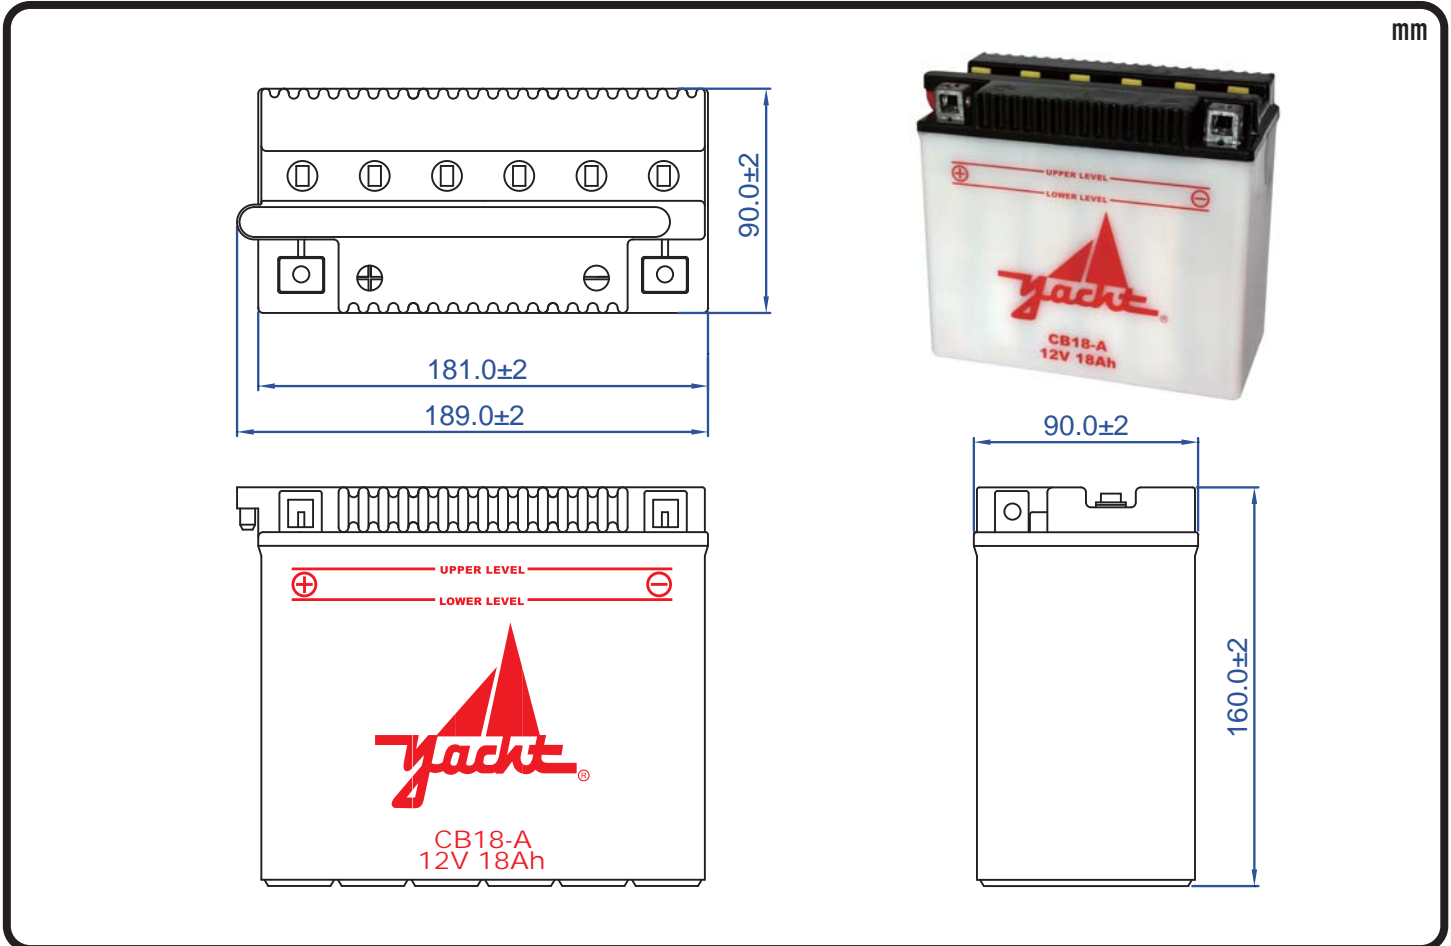

## CB18-A 12V 18AH(10HR)

JIS D5302

### Specification

BATTERY TYPE NUMBER	VOLTAGE (V)	CAPACITY AH (10HR)	MAXIMUM DIMENSIONS						WEIGHT			
			MILLIMETERS(±2 mm)			INCHES (±1/16 in)			BATTERY ONLY		INCLUDE ACID AND PACKAGE	
			L	W	H	L	W	H	Kg	Lbs	Kg	Lbs
CB18-A	12	18	181	90	160	7 1/8	3 9/16	6 5/16	4.60	10.13	6.70	14.76

### Dimension