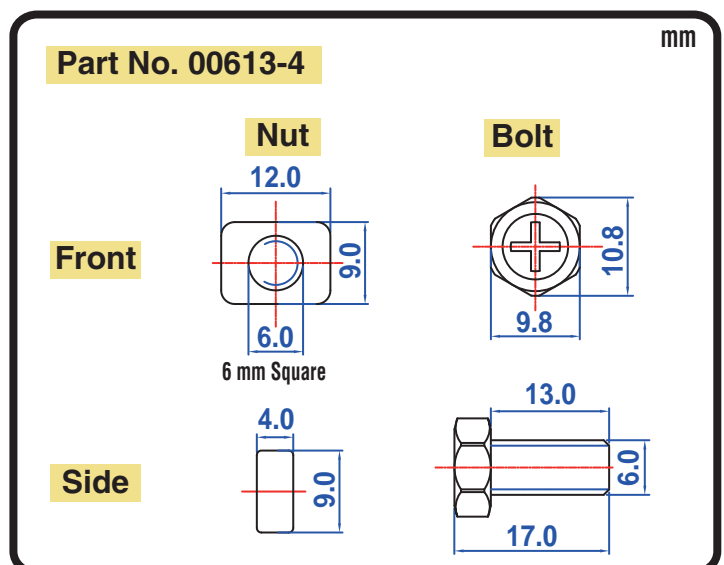

Nut & Bolt Hardware Kits

CORPORATE HEADQUARTERS (TAICHUNG, TAIWAN)
4F-5, No. 925, Sec. 4, Taiwan Blvd., Taichung, 40767 Taiwan, R.O.C.
Tel : 886-4-2358-0578 Fax : 886-4-2358-0059
sales@yacht-battery.com

YACHT BATTERY USA, INC.
Tel : 1-610-689-0443 Fax : 1-888-373-6466
Dave.Beidler@yacht-battery.com
Bruce.Ash@yacht-battery.com