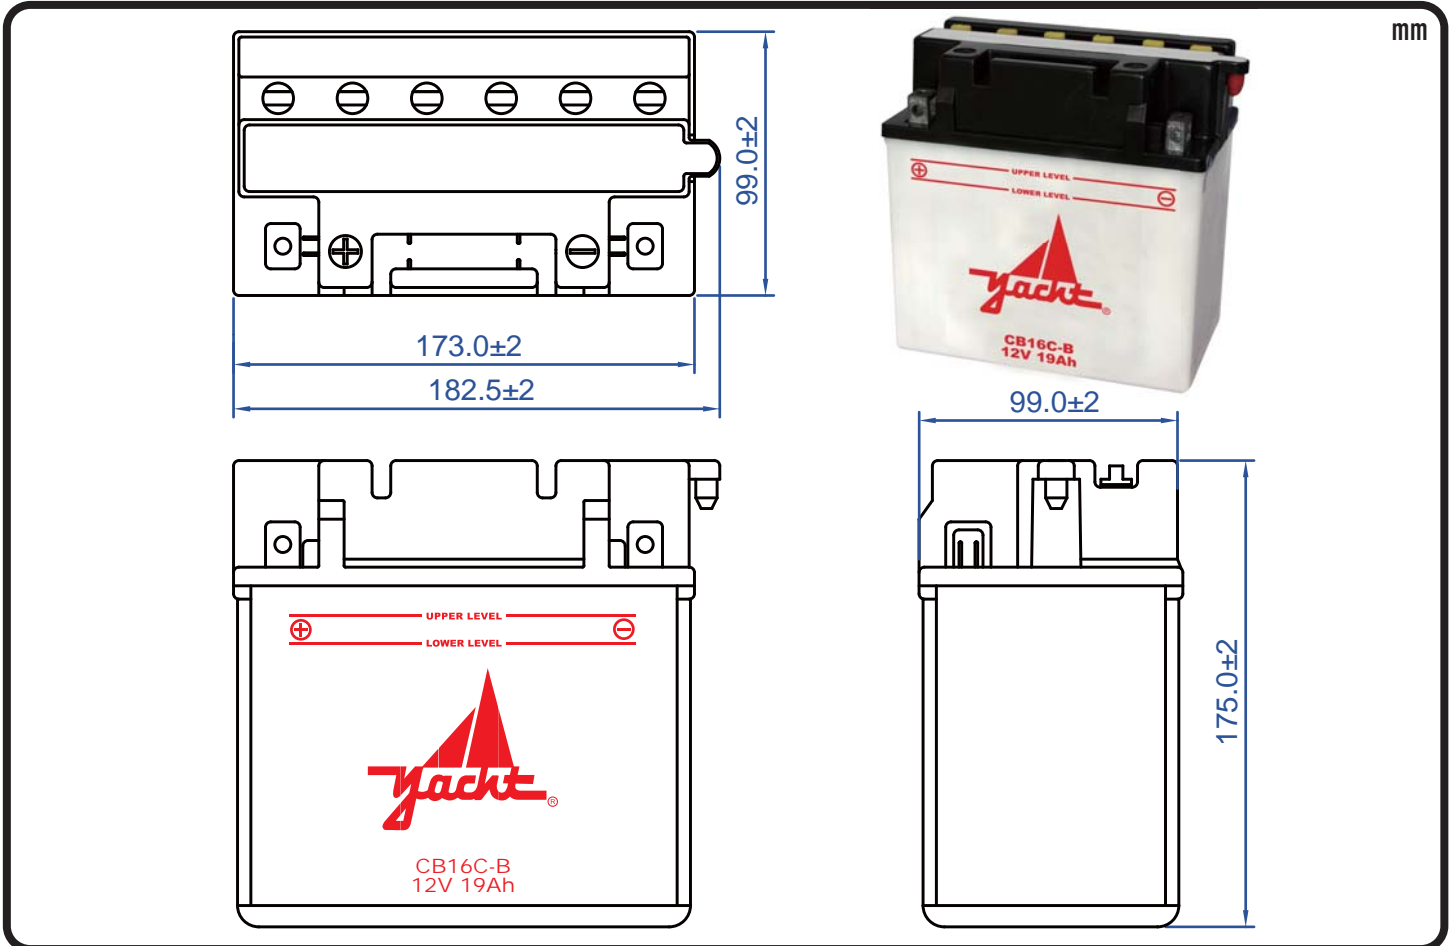

## CB16C-B 12V 19AH(10HR)

JIS  
D5302

### Specification

BATTERY TYPE NUMBER	VOLTAGE (V)	CAPACITY AH (10HR)	MAXIMUM DIMENSIONS						WEIGHT			
			MILLIMETERS (±2 mm)			INCHES (±1/16 in)			BATTERY ONLY		INCLUDE ACID AND PACKAGE	
			L	W	H	L	W	H	Kg	Lbs	Kg	Lbs
CB16C-B	12	19	173	99	175	6 13/16	3 7/8	6 7/8	5.14	11.32	7.26	15.99

### Dimension