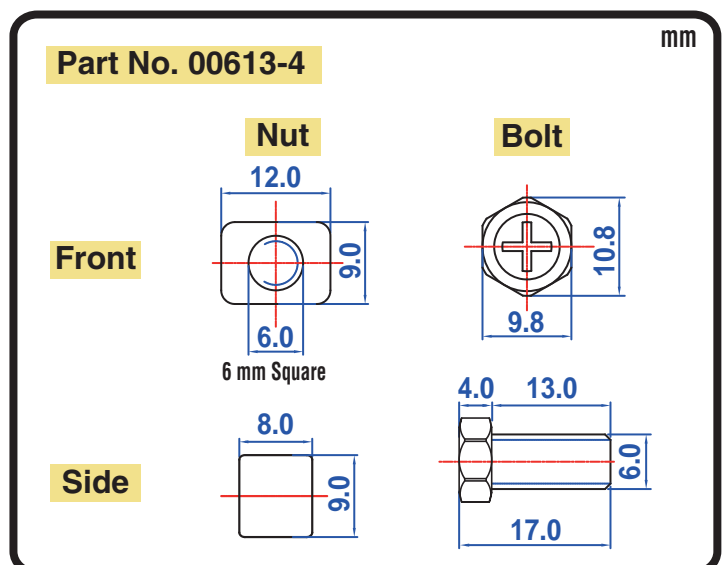

Nut & Bolt Hardware Kits

CORPORATE HEADQUARTERS (TAICHUNG, TAIWAN)

4F-5, No. 925, Sec. 4, Taiwan Blvd., Taichung, 40767 Taiwan, R.O.C.
Tel : 886-4-2358-0578 Fax : 886-4-2358-0059
sales@yacht-battery.com

YACHT BATTERY USA, INC.

Tel : 1-610-689-0443 Fax : 1-888-373-6466
Dave.Beidler@yacht-battery.com
Bruce.Ash@yacht-battery.com