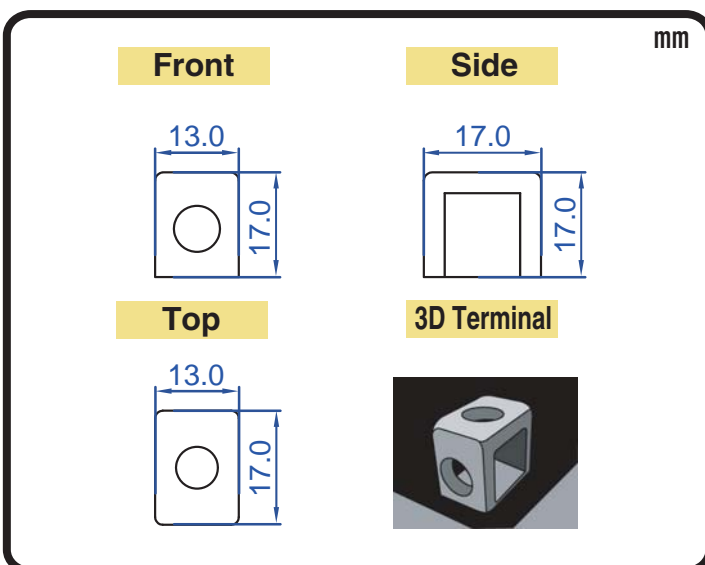

Terminal Configuration