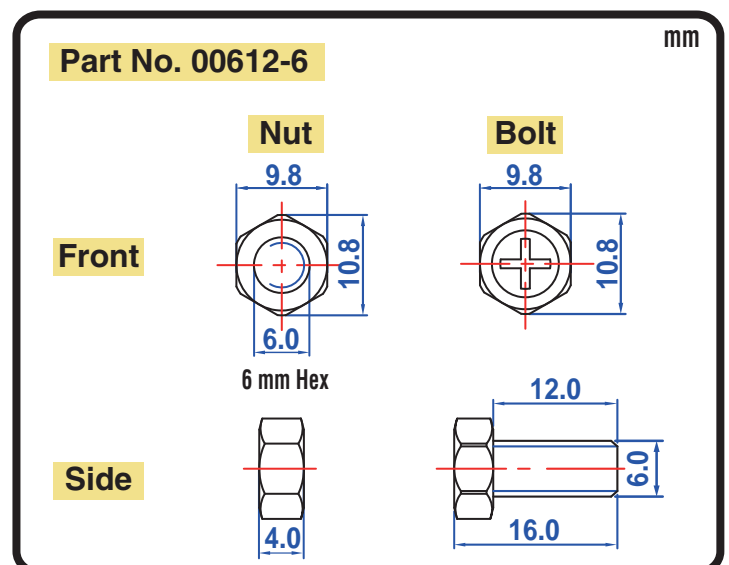

Nut & Bolt Hardware Kits

CORPORATE HEADQUARTERS (TAICHUNG, TAIWAN)

4F-5, No. 925, Sec. 4, Taiwan Blvd., Taichung, 40767 Taiwan, R.O.C.
Tel : 886-4-2358-0578 Fax : 886-4-2358-0059
sales@yacht-battery.com

YACHT BATTERY USA, INC.

Tel : 1-610-689-0443 Fax : 1-888-373-6466
Dave.Beidler@yacht-battery.com
Bruce.Ash@yacht-battery.com