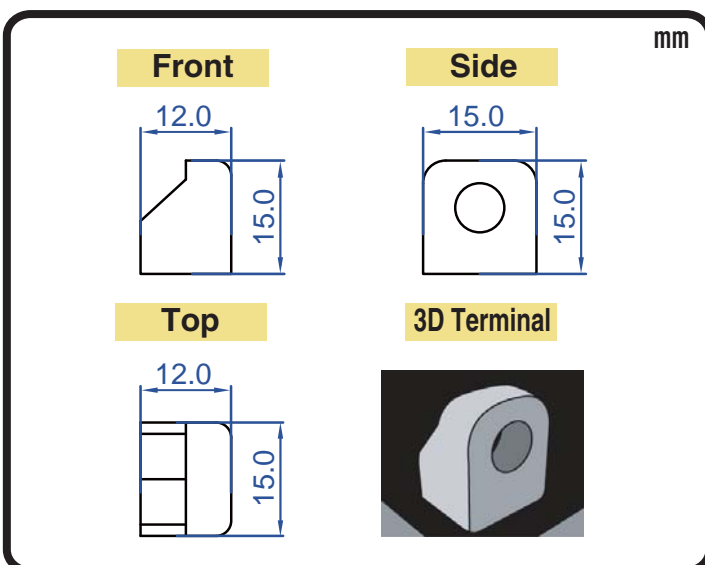

Terminal Configuration