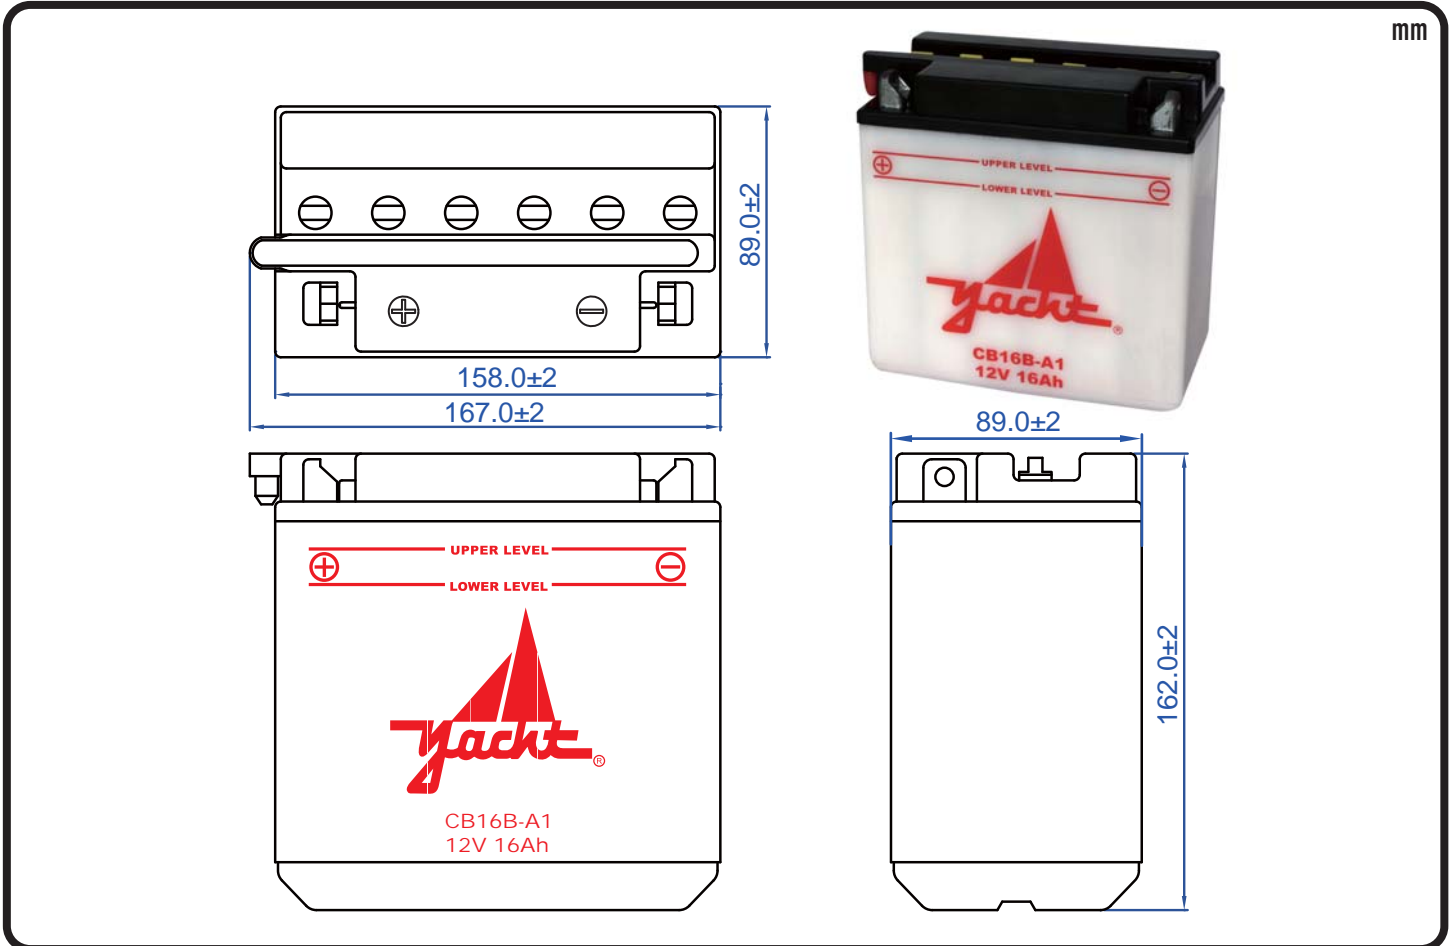

POWERSPORTS BATTERY High Performance 12-Volt Conventional Battery Series

CB16B-A1 12V 16AH(10HR)

JIS
D5302

Specification

BATTERY TYPE NUMBER	VOLTAGE (V)	CAPACITY AH (10HR)	MAXIMUM DIMENSIONS						WEIGHT			
			MILLIMETERS (±2 mm)			INCHES (±1/16 in)			BATTERY ONLY		INCLUDE ACID AND PACKAGE	
			L	W	H	L	W	H	Kg	Lbs	Kg	Lbs
CB16B-A1	12	16	158	89	162	6 3/16	3 1/2	6 3/8	4.30	9.47	6.24	13.74

Dimension