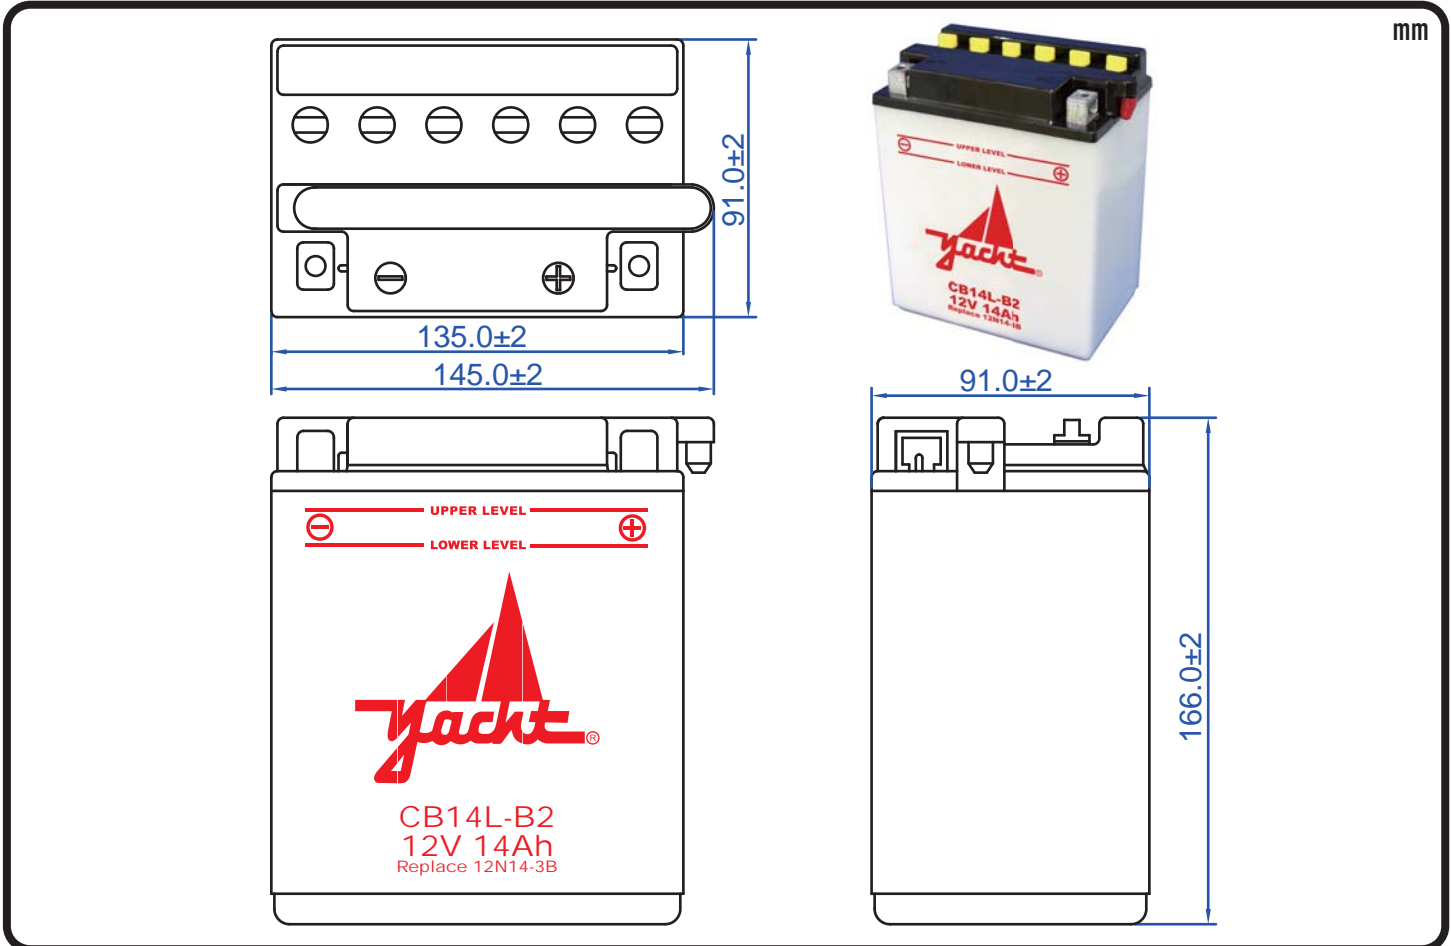

POWERSPORTS BATTERY High Performance 12-Volt Conventional Battery Series

CB14L-B2 12V 14AH(10HR)

JIS D5302

Specification

BATTERY TYPE NUMBER	VOLTAGE (V)	CAPACITY AH (10HR)	MAXIMUM DIMENSIONS						WEIGHT			
			MILLIMETERS(±2 mm)			INCHES (±1/16 in)			BATTERY ONLY		INCLUDE ACID AND PACKAGE	
			L	W	H	L	W	H	Kg	Lbs	Kg	Lbs
CB14L-B2	12	14	135	91	166	5 5/16	3 9/16	6 1/2	3.64	8.02	5.12	11.28

Dimension