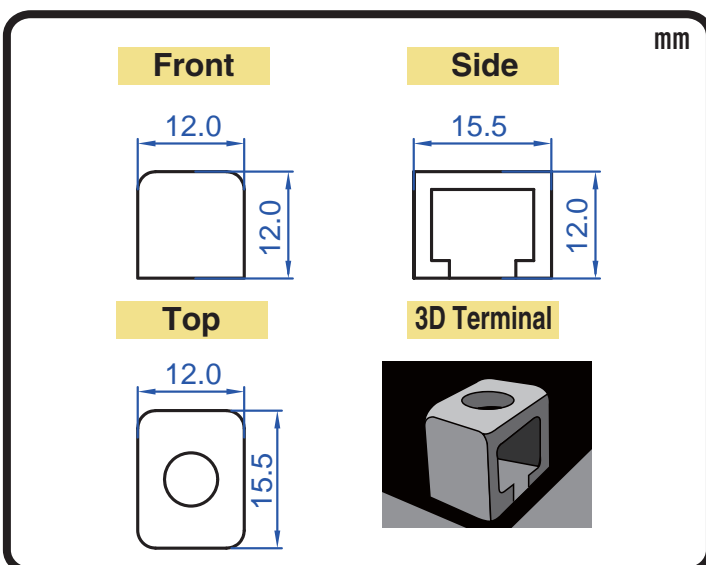

Terminal Configuration