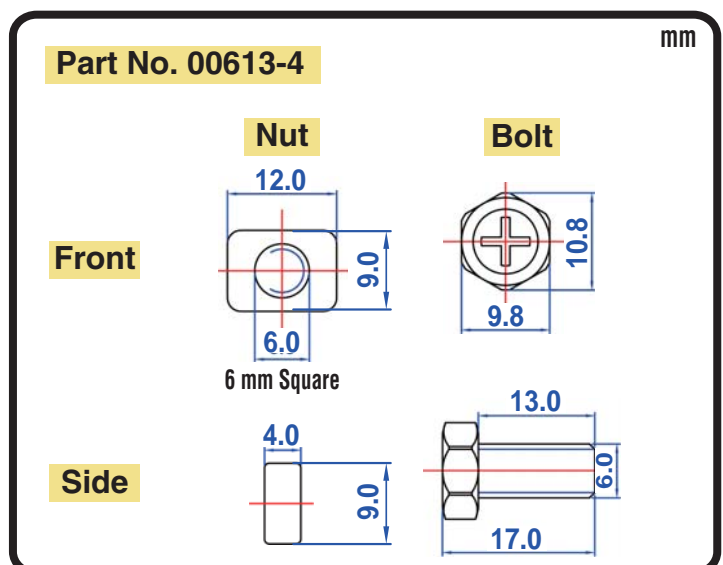

POWERSPORTS BATTERY High Performance 12-Volt Conventional Battery Series

CB14L-B2 12V 14AH(10HR)

JIS D5302

Specification

BATTERY TYPE NUMBER	VOLTAGE (V)	CAPACITY AH (10HR)	MAXIMUM DIMENSIONS						WEIGHT			
			MILLIMETERS(±2 mm)			INCHES (±1/16 in)			BATTERY ONLY		INCLUDE ACID AND PACKAGE	
			L	W	H	L	W	H	Kg	Lbs	Kg	Lbs
CB14L-B2	12	14	135	91	166	5 5/16	3 9/16	6 1/2	3.64	8.02	5.12	11.28

Dimension

Terminal Configuration

Nut & Bolt Hardware Kits

CORPORATE HEADQUARTERS (TAICHUNG, TAIWAN)
 4F-5, No. 925, Sec. 4, Taiwan Blvd., Taichung, 40767 Taiwan, R.O.C.
 Tel : 886-4-2358-0578 Fax : 886-4-2358-0059
 sales@yacht-battery.com