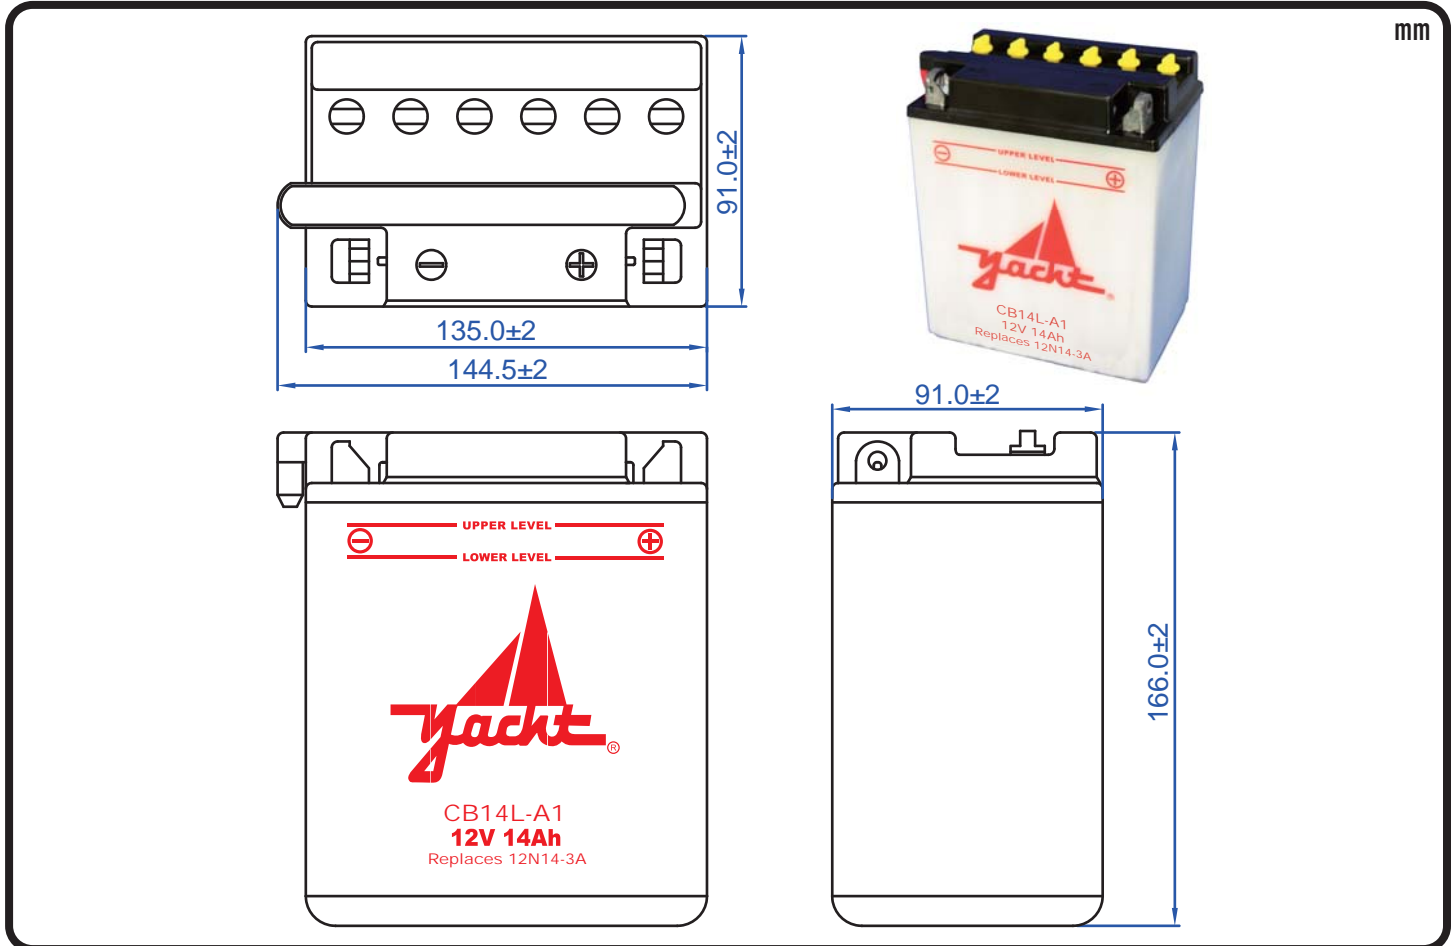

POWERSPORTS BATTERY High Performance 12-Volt Conventional Battery Series

CB14L-A1 12V 14AH(10HR)

JIS D5302

Specification

BATTERY TYPE NUMBER	VOLTAGE (V)	CAPACITY AH (10HR)	MAXIMUM DIMENSIONS						WEIGHT			
			MILLIMETERS(±2 mm)			INCHES (±1/16 in)			BATTERY ONLY		INCLUDE ACID AND PACKAGE	
			L	W	H	L	W	H	Kg	Lbs	Kg	Lbs
CB14L-A1	12	14	135	91	166	5 5/16	3 9/16	6 1/2	3.64	8.02	5.13	11.30

Dimension