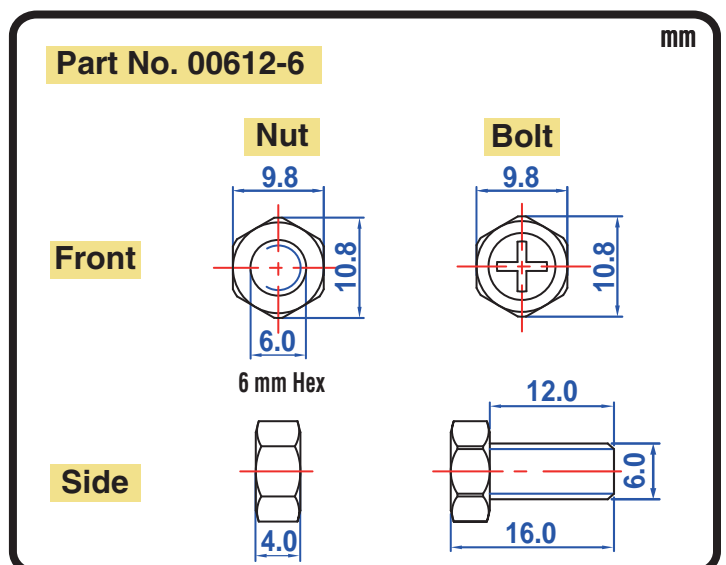

Nut & Bolt Hardware Kits

CORPORATE HEADQUARTERS (TAICHUNG, TAIWAN)
4F-5, No. 925, Sec. 4, Taiwan Blvd., Taichung, 40767 Taiwan, R.O.C.
Tel : 886-4-2358-0578 Fax : 886-4-2358-0059
sales@yacht-battery.com

YACHT BATTERY USA, INC.
Tel : 1-610-689-0443 Fax : 1-888-373-6466
Dave.Beidler@yacht-battery.com
Bruce.Ash@yacht-battery.com