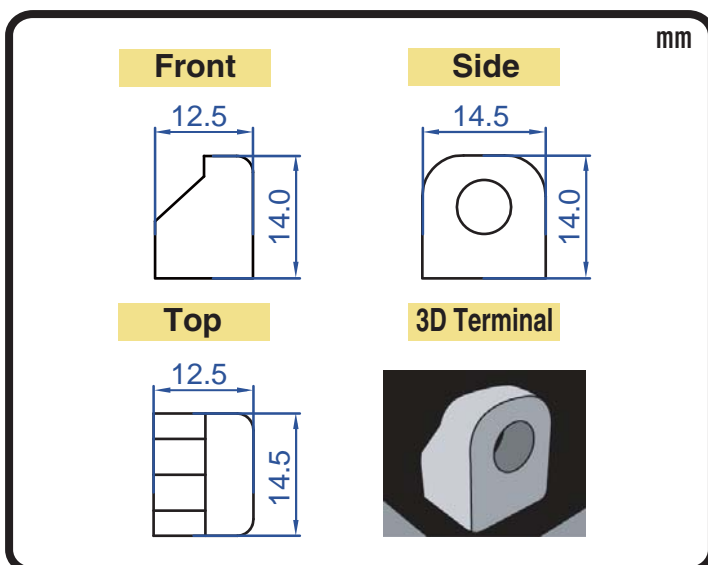

Terminal Configuration