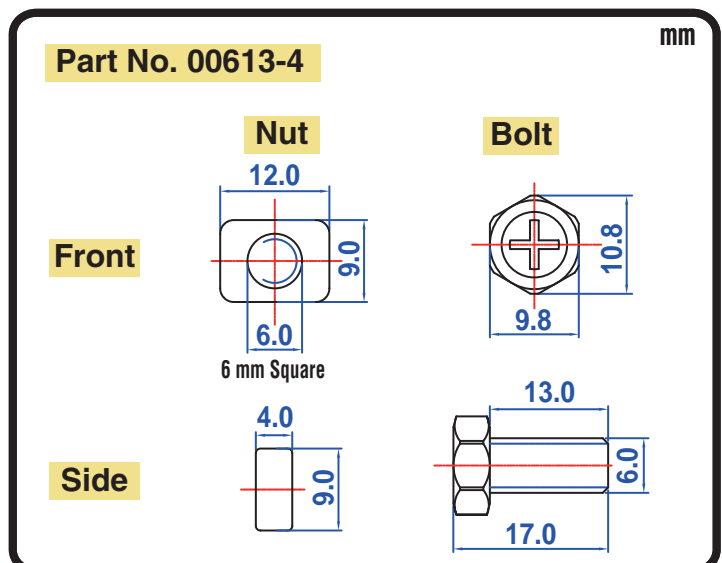

Nut & Bolt Hardware Kits

CORPORATE HEADQUARTERS (TAICHUNG, TAIWAN)
4F-5, No. 925, Sec. 4, Taiwan Blvd., Taichung, 40767 Taiwan, R.O.C.
Tel : 886-4-2358-0578 Fax : 886-4-2358-0059
sales@yacht-battery.com

YACHT BATTERY USA, INC.
Tel : 1-610-689-0443 Fax : 1-888-373-6466
Dave.Beidler@yacht-battery.com
Bruce.Ash@yacht-battery.com