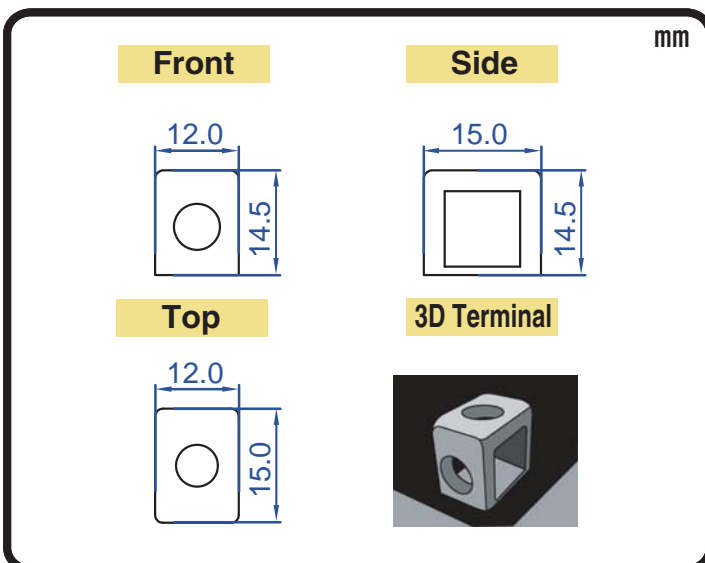

Terminal Configuration