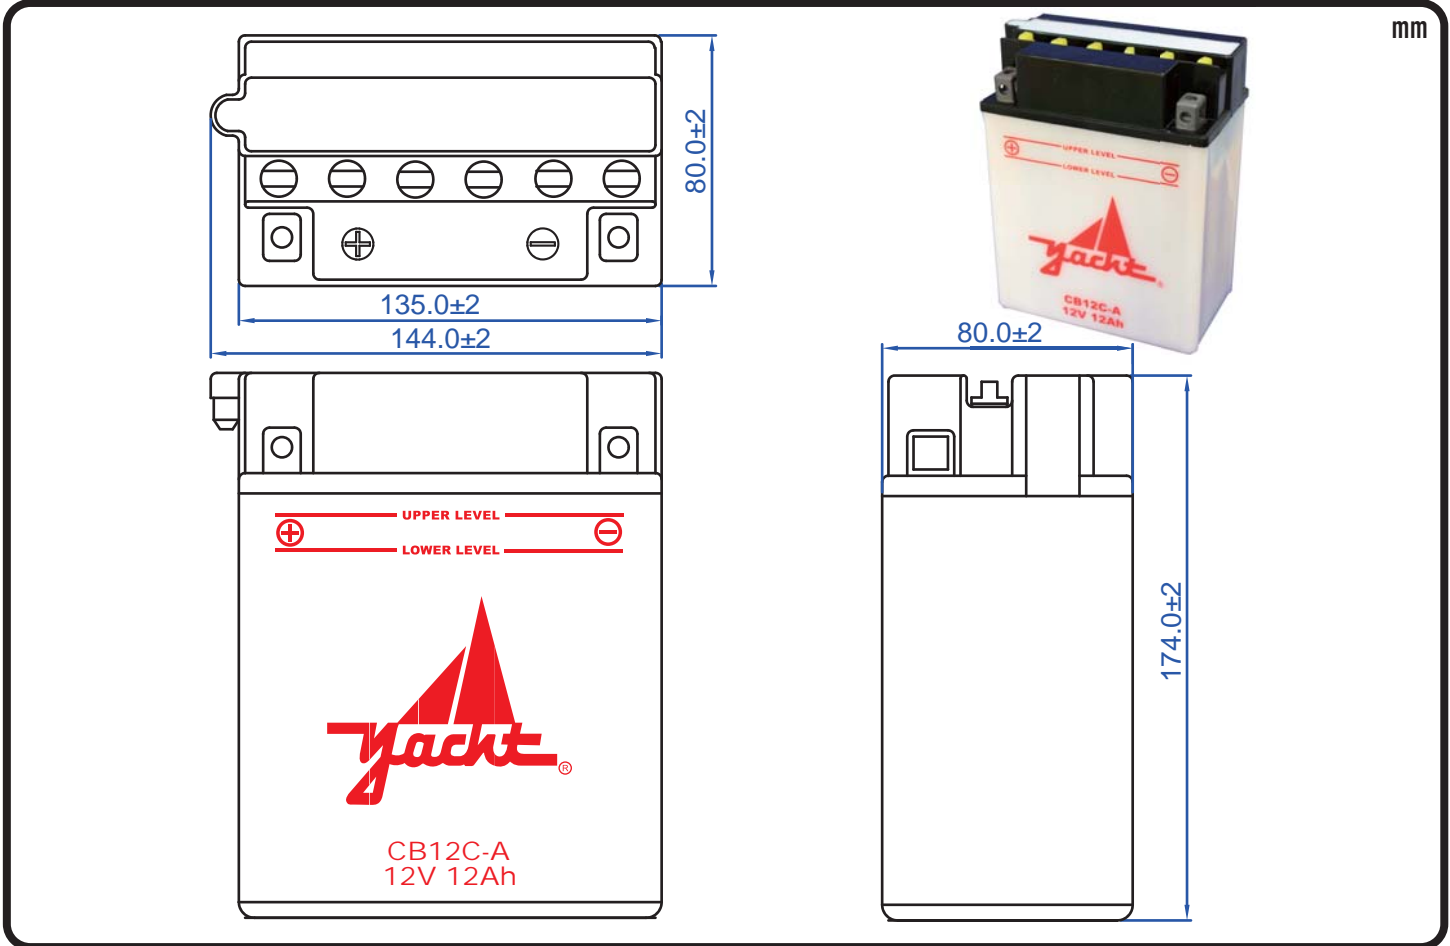

## CB12C-A 12V 12AH(10HR)

JIS  
D5302

### Specification

BATTERY TYPE NUMBER	VOLTAGE (V)	CAPACITY AH (10HR)	MAXIMUM DIMENSIONS						WEIGHT			
			MILLIMETERS(±2 mm)			INCHES (±1/16 in)			BATTERY ONLY		INCLUDE ACID AND PACKAGE	
			L	W	H	L	W	H	Kg	Lbs	Kg	Lbs
CB12C-A	12	12	135	80	174	5 5/16	3 1/8	6 13/16	3.09	6.81	4.83	10.64

### Dimension