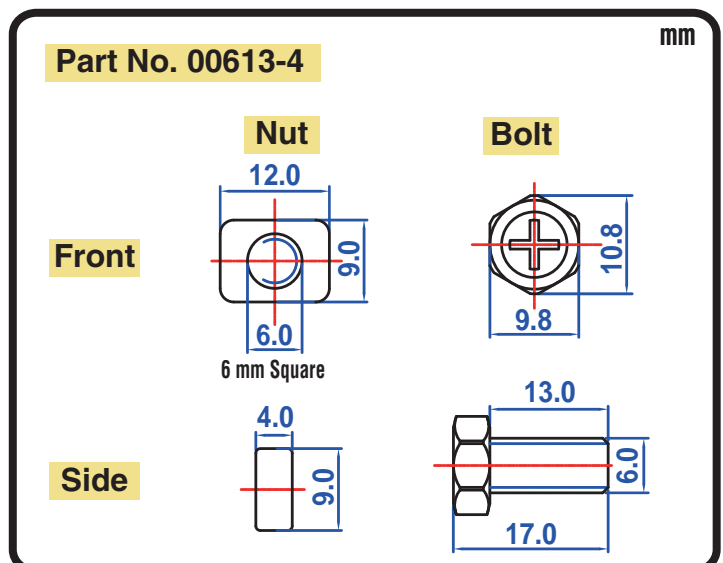

Nut & Bolt Hardware Kits

CORPORATE HEADQUARTERS (TAICHUNG, TAIWAN)
4F-5, No. 925, Sec. 4, Taiwan Blvd., Taichung, 40767 Taiwan, R.O.C.
Tel : 886-4-2358-0578 Fax : 886-4-2358-0059
sales@yacht-battery.com

YACHT BATTERY USA, INC.
Tel : 1-610-689-0443 Fax : 1-888-373-6466
Dave.Beidler@yacht-battery.com
Bruce.Ash@yacht-battery.com