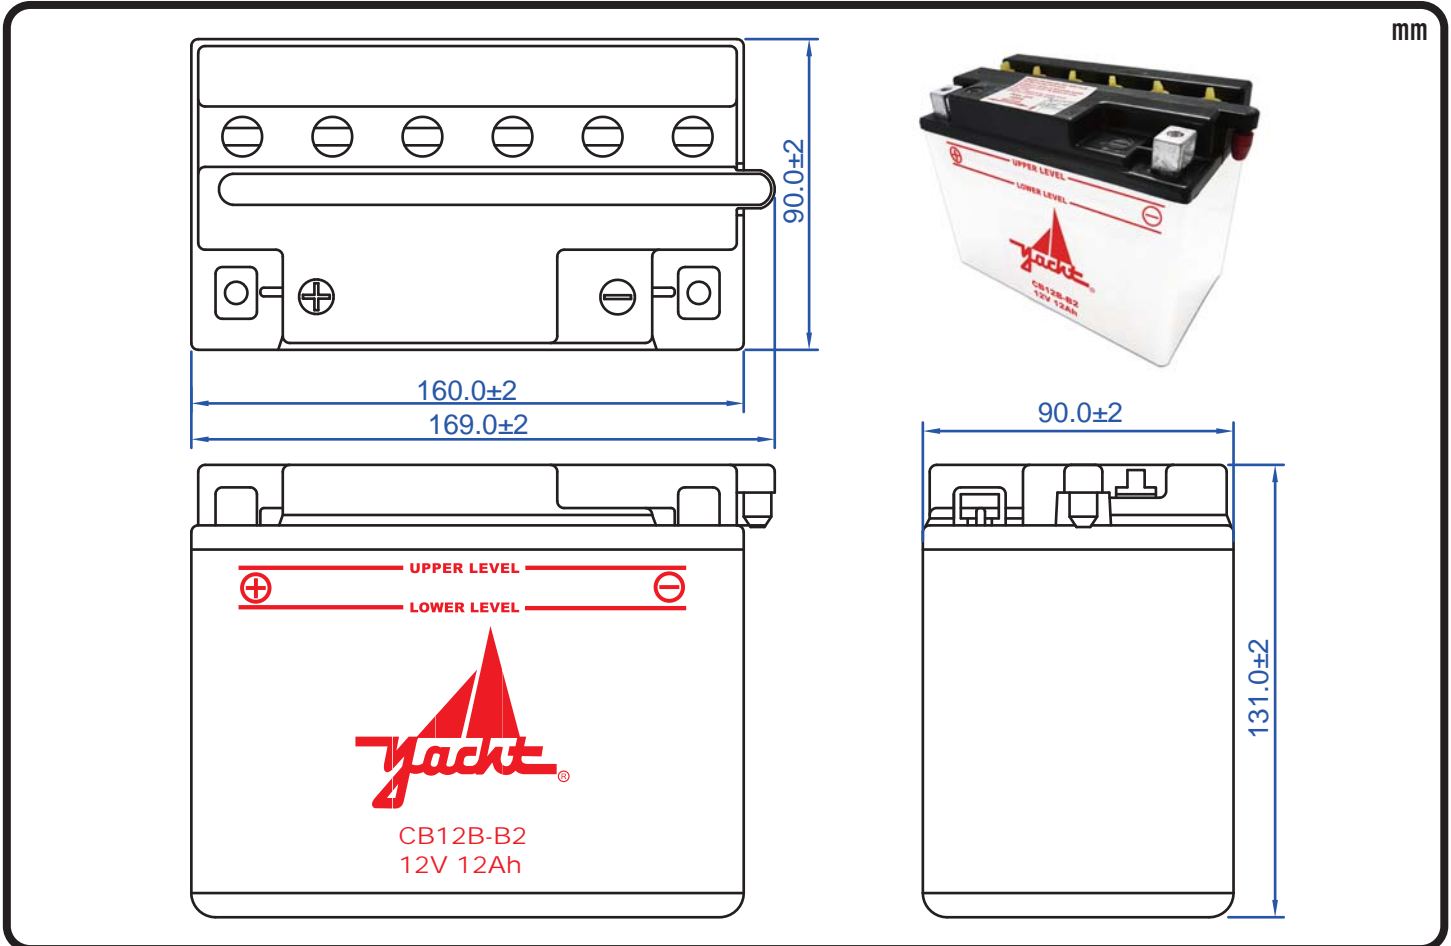

## CB12B-B2 12V 12AH(10HR)

JIS  
D5302

### Specification

BATTERY TYPE NUMBER	VOLTAGE (V)	CAPACITY AH (10HR)	MAXIMUM DIMENSIONS						WEIGHT			
			MILLIMETERS(±2 mm)			INCHES (±1/16 in)			BATTERY ONLY		INCLUDE ACID AND PACKAGE	
			L	W	H	L	W	H	Kg	Lbs	Kg	Lbs
CB12B-B2	12	12	160	90	131	6 5/16	3 9/16	5 1/8	3.25	7.16	4.77	10.51

### Dimension