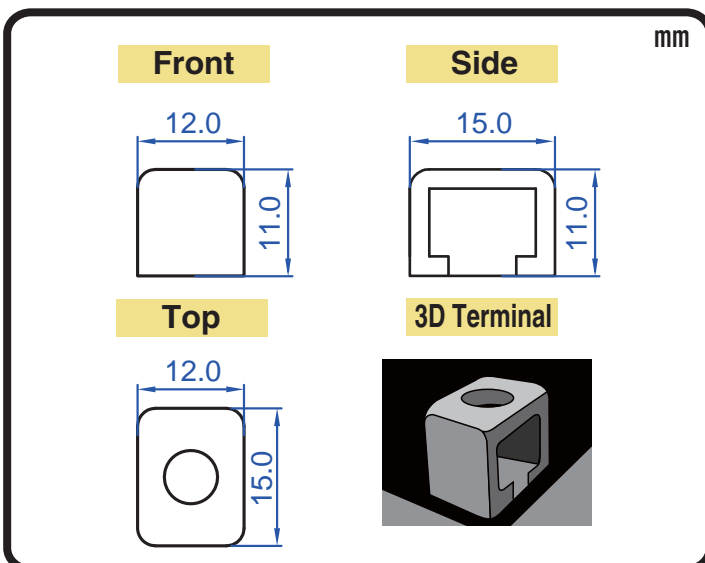

Terminal Configuration