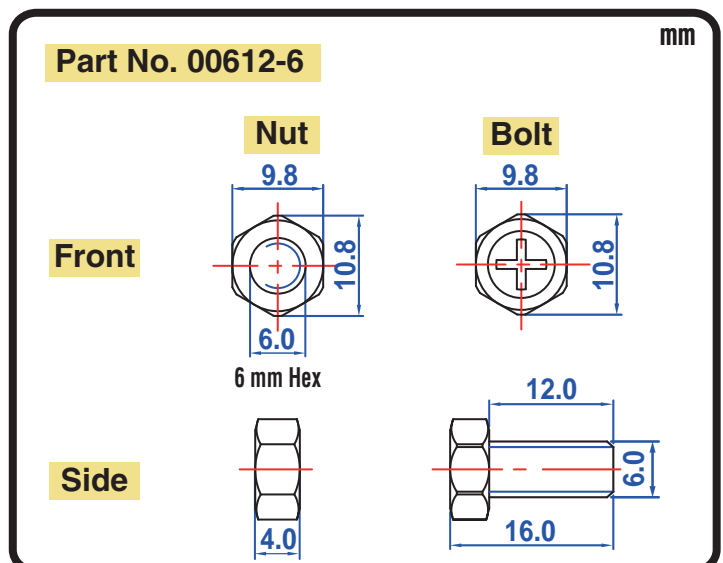

Nut & Bolt Hardware Kits

CORPORATE HEADQUARTERS (TAICHUNG, TAIWAN)
4F-5, No. 925, Sec. 4, Taiwan Blvd., Taichung, 40767 Taiwan, R.O.C.
Tel : 886-4-2358-0578 Fax : 886-4-2358-0059
sales@yacht-battery.com

YACHT BATTERY USA, INC.
Tel : 1-610-689-0443 Fax : 1-888-373-6466
Dave.Beidler@yacht-battery.com
Bruce.Ash@yacht-battery.com