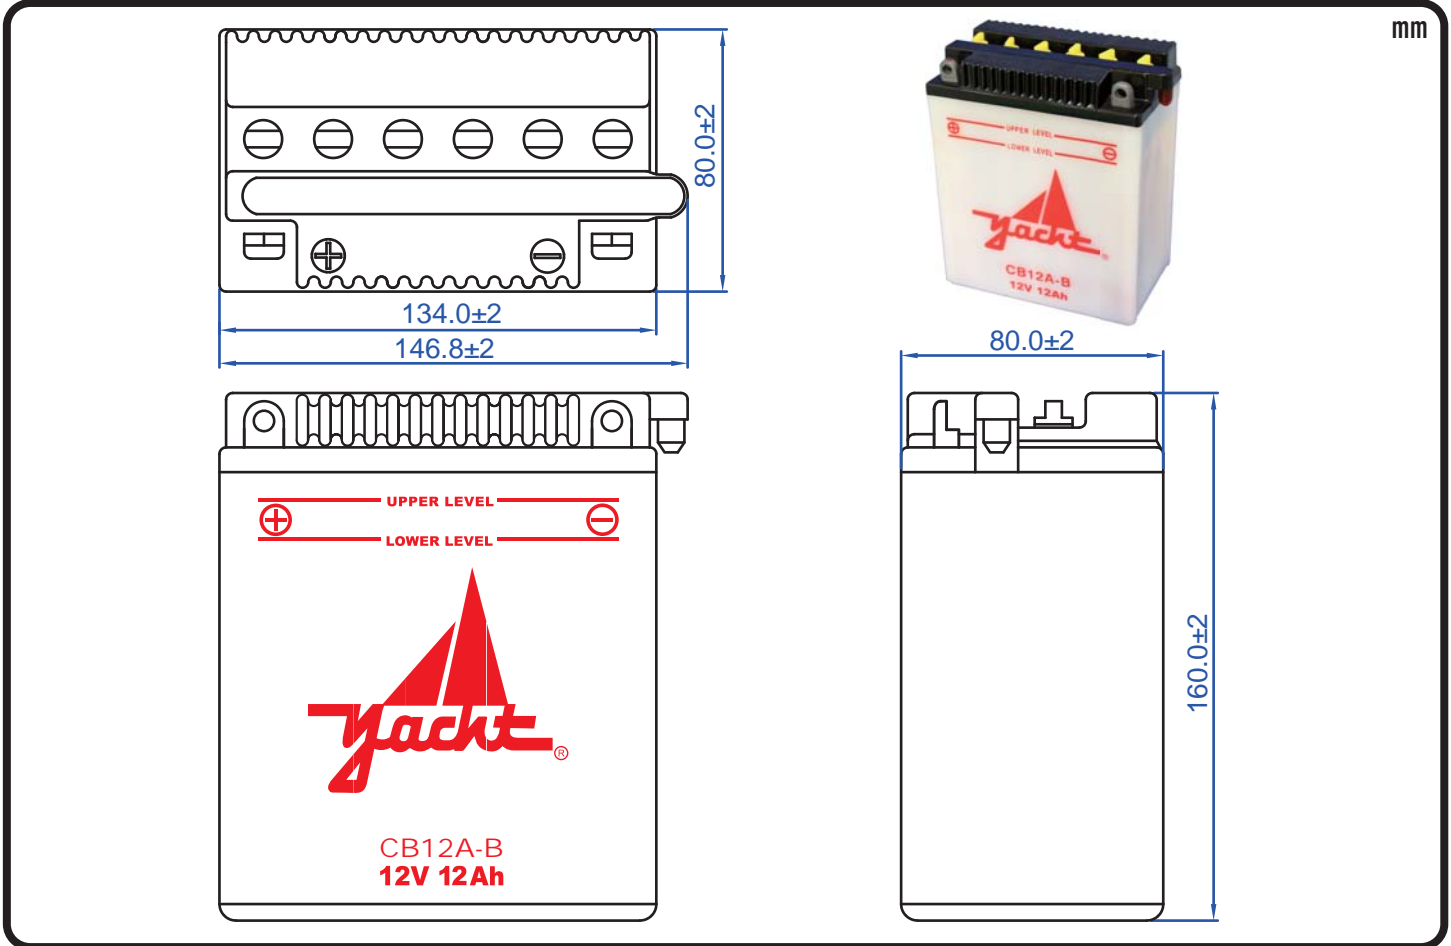

## CB12A-B 12V 12AH(10HR)

JIS  
D5302

### Specification

BATTERY TYPE NUMBER	VOLTAGE (V)	CAPACITY AH (10HR)	MAXIMUM DIMENSIONS						WEIGHT			
			MILLIMETERS(±2 mm)			INCHES (±1/16 in)			BATTERY ONLY		INCLUDE ACID AND PACKAGE	
			L	W	H	L	W	H	Kg	Lbs	Kg	Lbs
CB12A-B	12	12	134	80	160	5 1/4	3 1/8	6 5/16	3.20	7.05	4.41	9.71

### Dimension