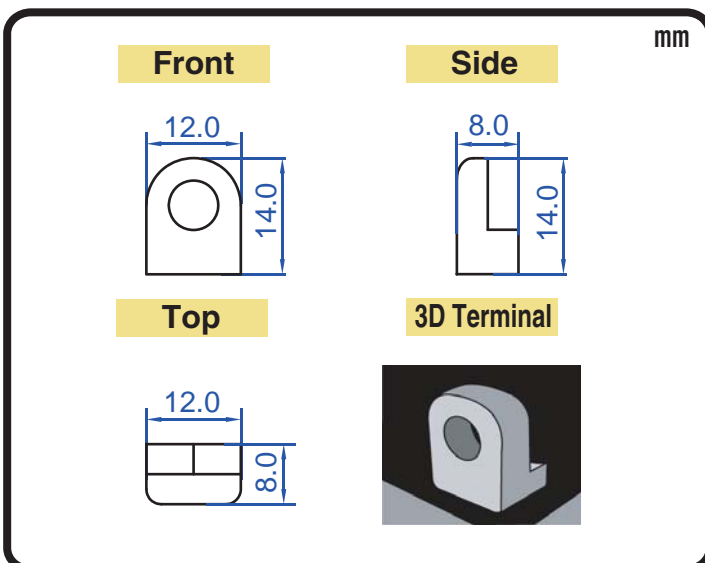

Terminal Configuration