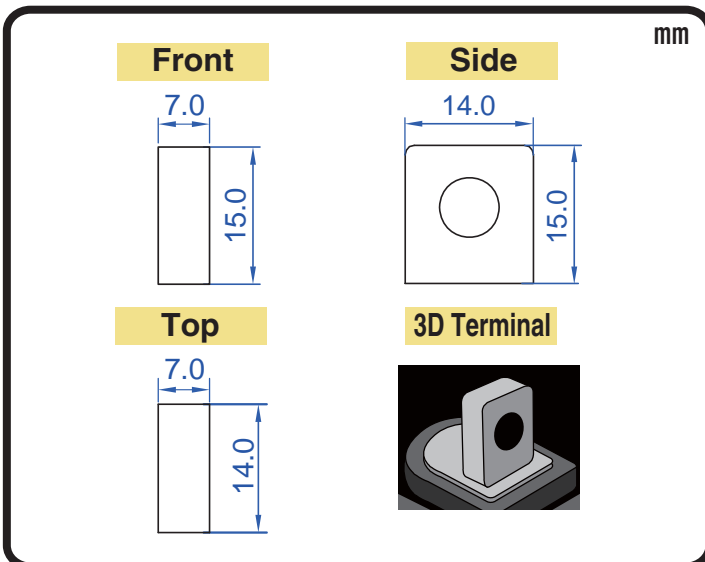

Terminal Configuration