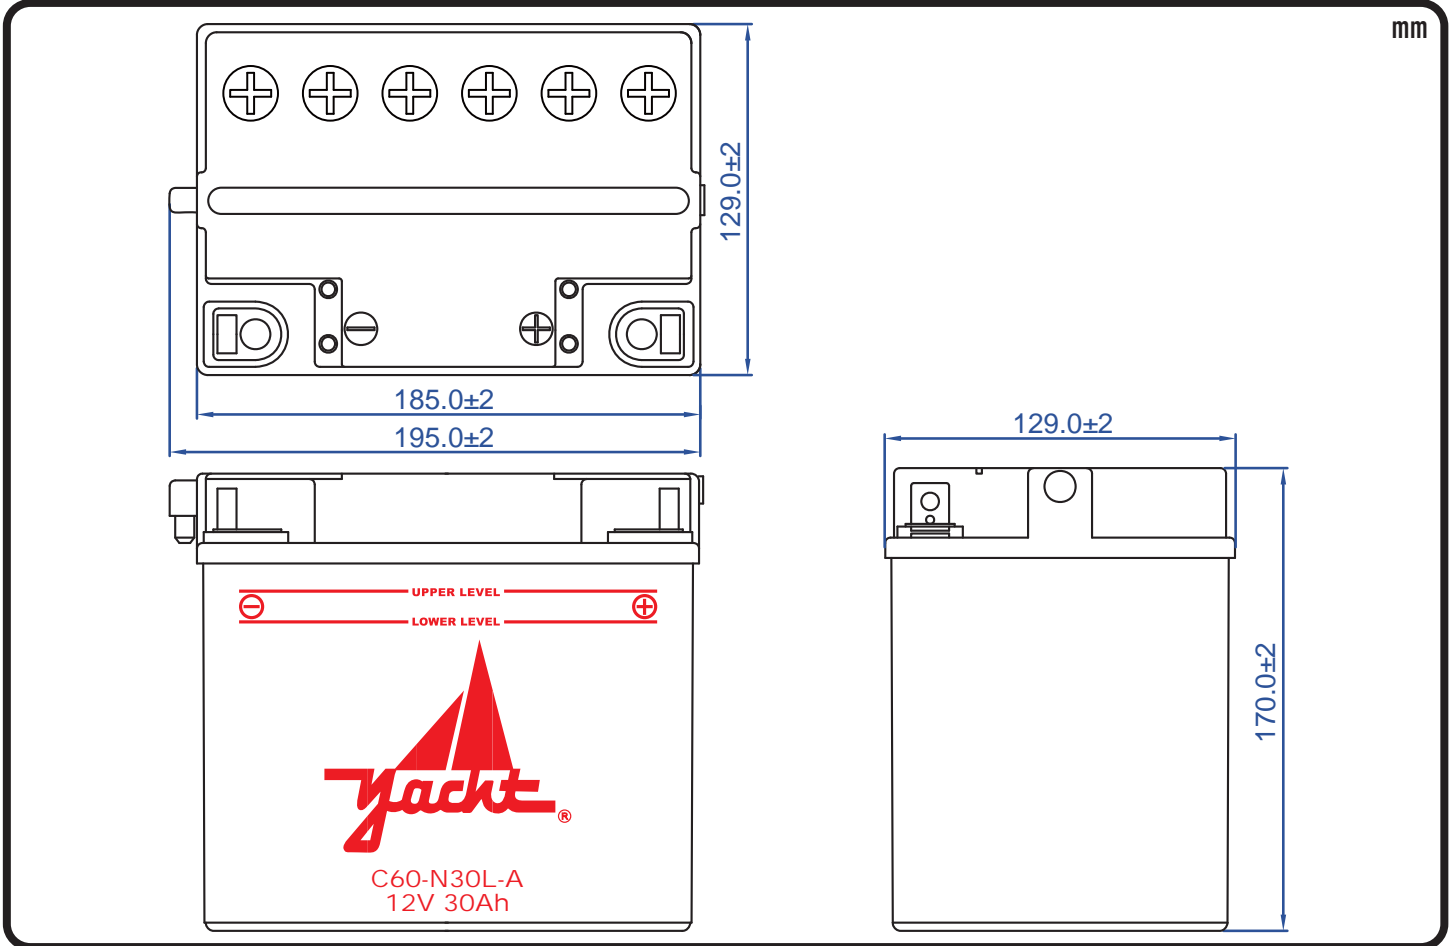

### Specification

BATTERY TYPE NUMBER	VOLTAGE (V)	CAPACITY AH (10HR)	MAXIMUM DIMENSIONS						WEIGHT			
			MILLIMETERS(±2 mm)			INCHES (±1/16 in)			BATTERY ONLY		INCLUDE ACID AND PACKAGE	
			L	W	H	L	W	H	Kg	Lbs	Kg	Lbs
C60-N30L-A	12	30	185	129	170	7 1/4	5 1/16	6 5/8	6.60	14.54	9.69	21.34

### Dimension