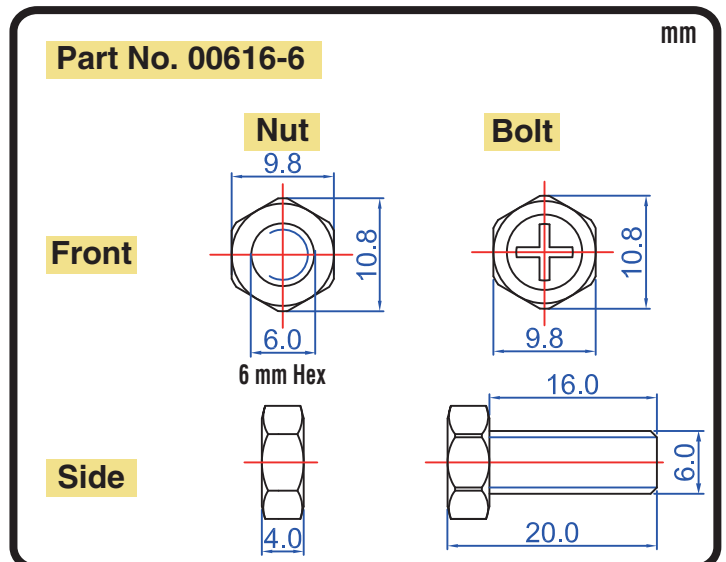

Nut & Bolt Hardware Kits

CORPORATE HEADQUARTERS (TAICHUNG, TAIWAN)
4F-5, No. 925, Sec. 4, Taiwan Blvd., Taichung, 40767 Taiwan, R.O.C.
Tel : 886-4-2358-0578 Fax : 886-4-2358-0059
sales@yacht-battery.com

YACHT BATTERY USA, INC.
Tel : 1-610-689-0443 Fax : 1-888-373-6466
Dave.Beidler@yacht-battery.com
Bruce.Ash@yacht-battery.com