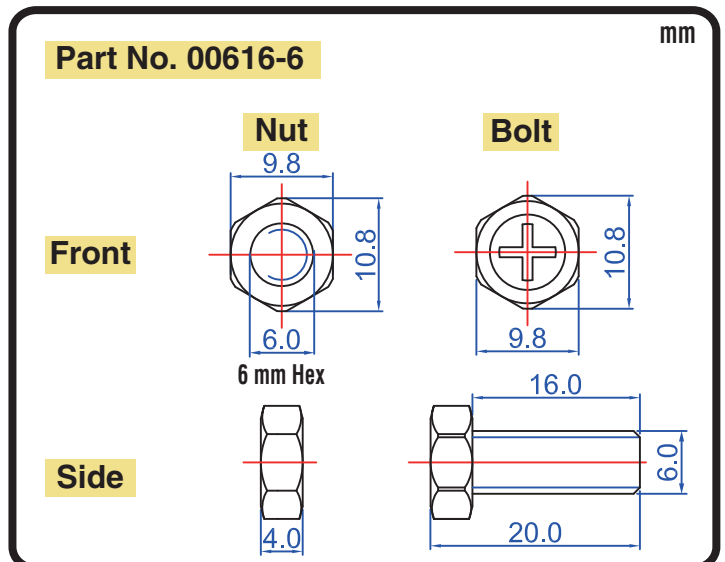

POWERSPORTS BATTERY High Performance 12-Volt Conventional Battery Series

C60-N28L-A(52816) 12V 26AH(10HR)

JIS
D5302

Specification

BATTERY TYPE NUMBER	VOLTAGE (V)	CAPACITY AH (10HR)	MAXIMUM DIMENSIONS						WEIGHT			
			MILLIMETERS(±2 mm)			INCHES (±1/16 in)			BATTERY ONLY		INCLUDE ACID AND PACKAGE	
			L	W	H	L	W	H	Kg	Lbs	Kg	Lbs
C60-N28L-A	12	26	185	129	170	7 1/4	5 1/16	6 5/8	6.60	14.54	9.69	21.34

Dimension

Terminal Configuration

Nut & Bolt Hardware Kits

CORPORATE HEADQUARTERS (TAICHUNG, TAIWAN)

4F-5, No. 925, Sec. 4, Taiwan Blvd., Taichung, 40767 Taiwan, R.O.C.
Tel : 886-4-2358-0578 Fax : 886-4-2358-0059
sales@yacht-battery.com