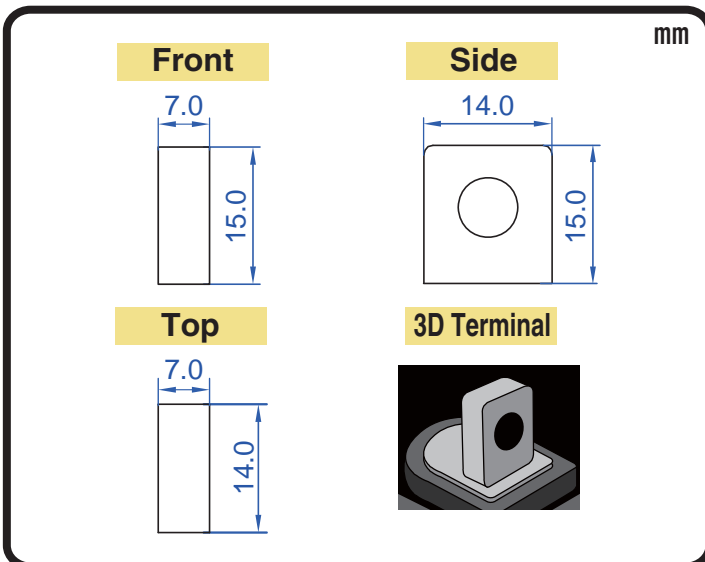

Terminal Configuration