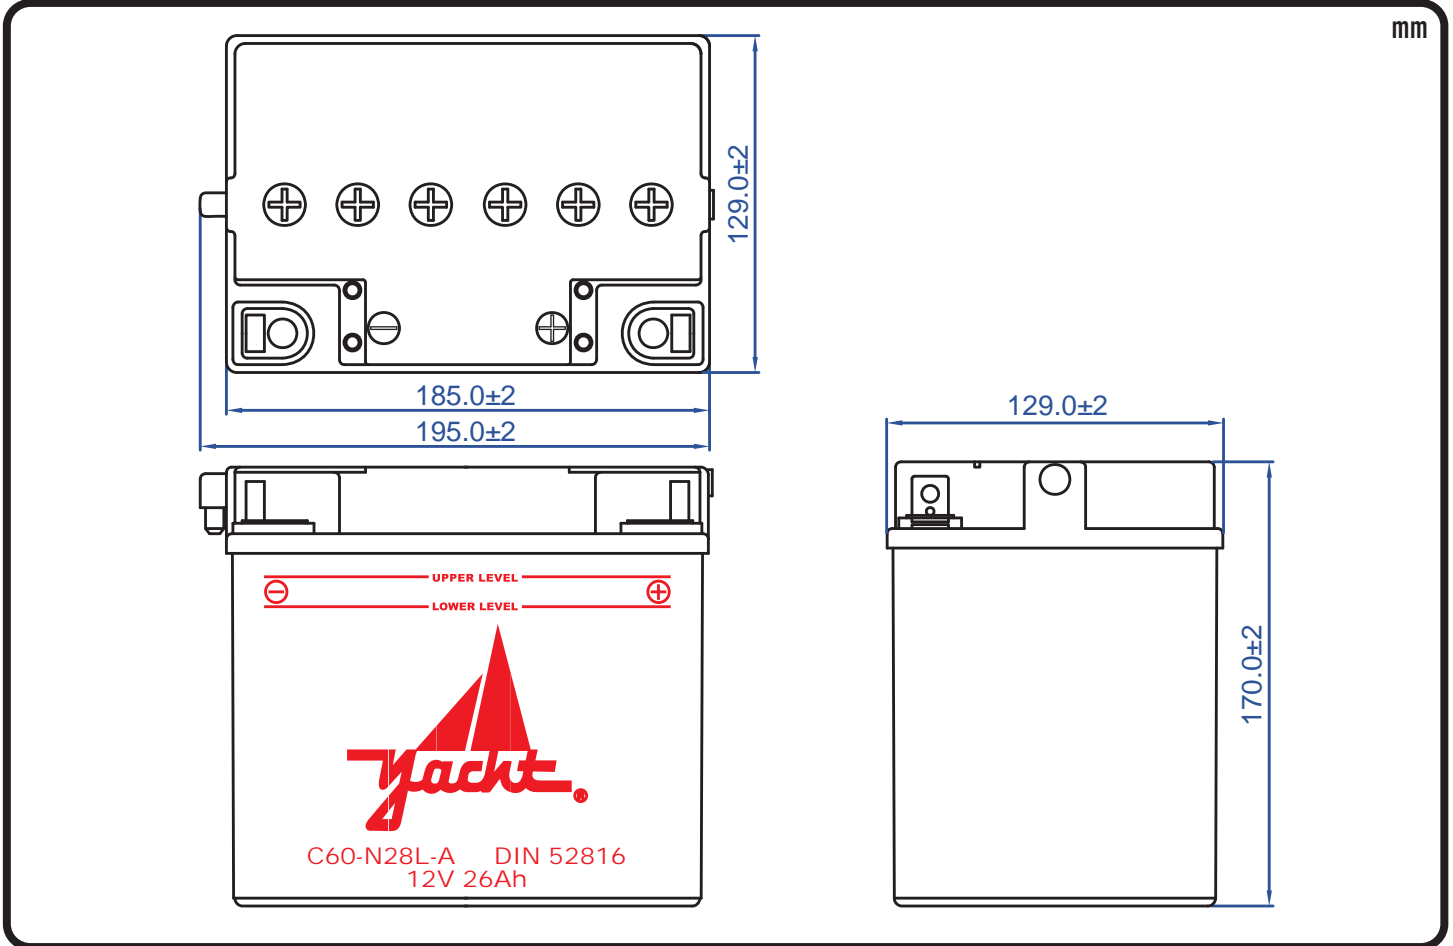

POWERSPORTS BATTERY High Performance 12-Volt Conventional Battery Series

C60-N28L-A(52816) 12V 26AH(10HR)

JIS
D5302

Specification

BATTERY TYPE NUMBER	VOLTAGE (V)	CAPACITY AH (10HR)	MAXIMUM DIMENSIONS						WEIGHT			
			MILLIMETERS(±2 mm)			INCHES (±1/16 in)			BATTERY ONLY		INCLUDE ACID AND PACKAGE	
			L	W	H	L	W	H	Kg	Lbs	Kg	Lbs
C60-N28L-A	12	26	185	129	170	7 1/4	5 1/16	6 5/8	6.60	14.54	9.69	21.34

Dimension