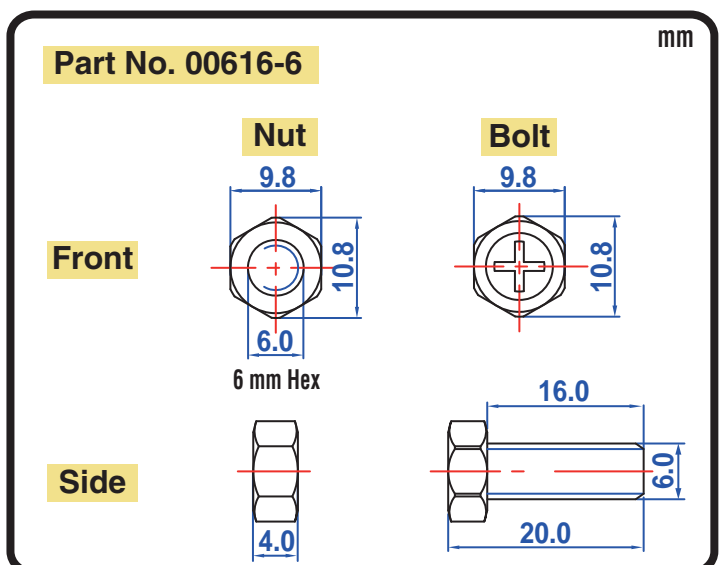

Nut & Bolt Hardware Kits

CORPORATE HEADQUARTERS (TAICHUNG, TAIWAN)
4F-5, No. 925, Sec. 4, Taiwan Blvd., Taichung, 40767 Taiwan, R.O.C.
Tel : 886-4-2358-0578 Fax : 886-4-2358-0059
sales@yacht-battery.com

YACHT BATTERY USA, INC.
Tel : 1-610-689-0443 Fax : 1-888-373-6466
Dave.Beidler@yacht-battery.com
Bruce.Ash@yacht-battery.com