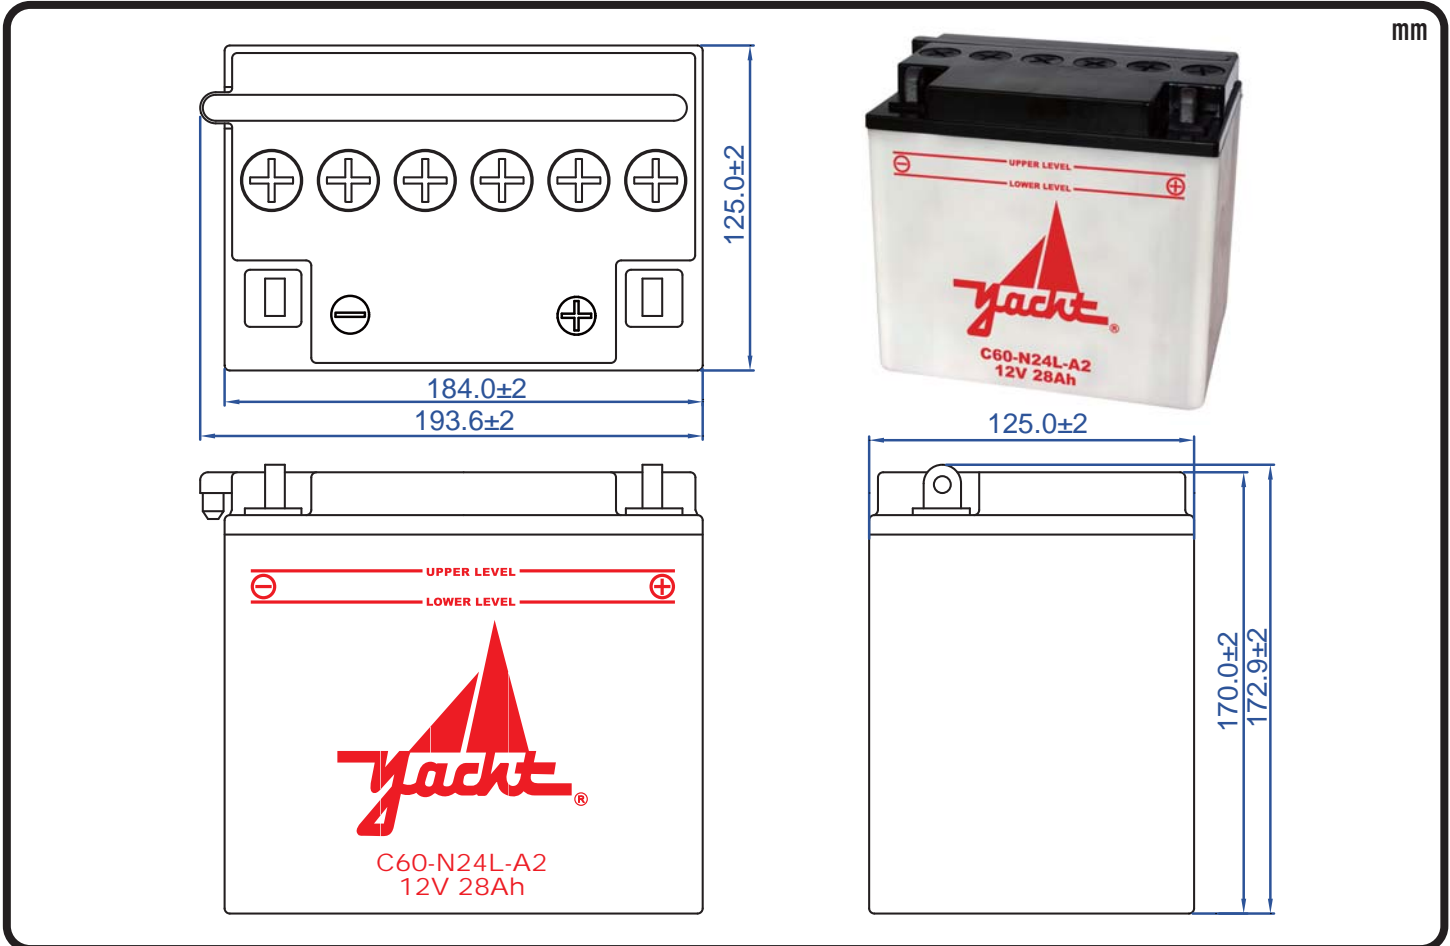

POWERSPORTS BATTERY High Performance 12-Volt Conventional Battery Series

C60-N24L-A2 12V 28AH(10HR)

JIS
D5302

Specification

BATTERY TYPE NUMBER	VOLTAGE (V)	CAPACITY AH (10HR)	MAXIMUM DIMENSIONS						WEIGHT			
			MILLIMETERS (±2 mm)			INCHES (±1/16 in)			BATTERY ONLY		INCLUDE ACID AND PACKAGE	
			L	W	H	L	W	H	Kg	Lbs	Kg	Lbs
C60-N24L-A2	12	28	184	125	170	7 1/4	4 15/16	6 11/16	6.60	14.54	9.69	21.34

Dimension