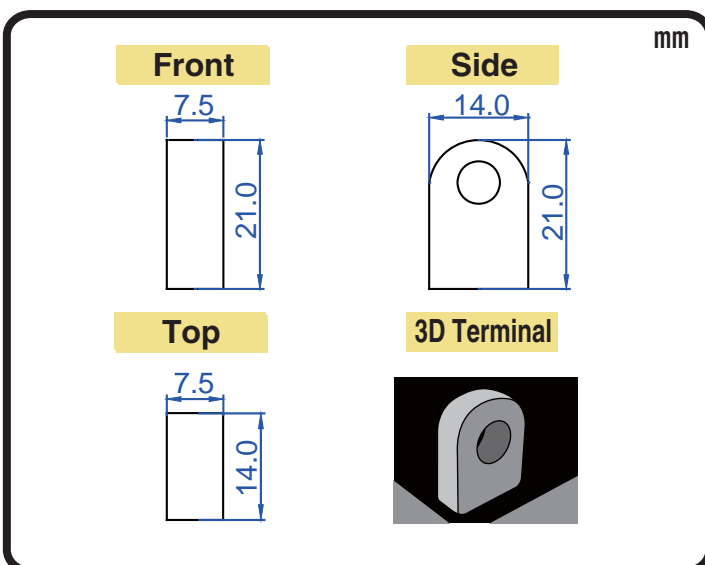

Terminal Configuration