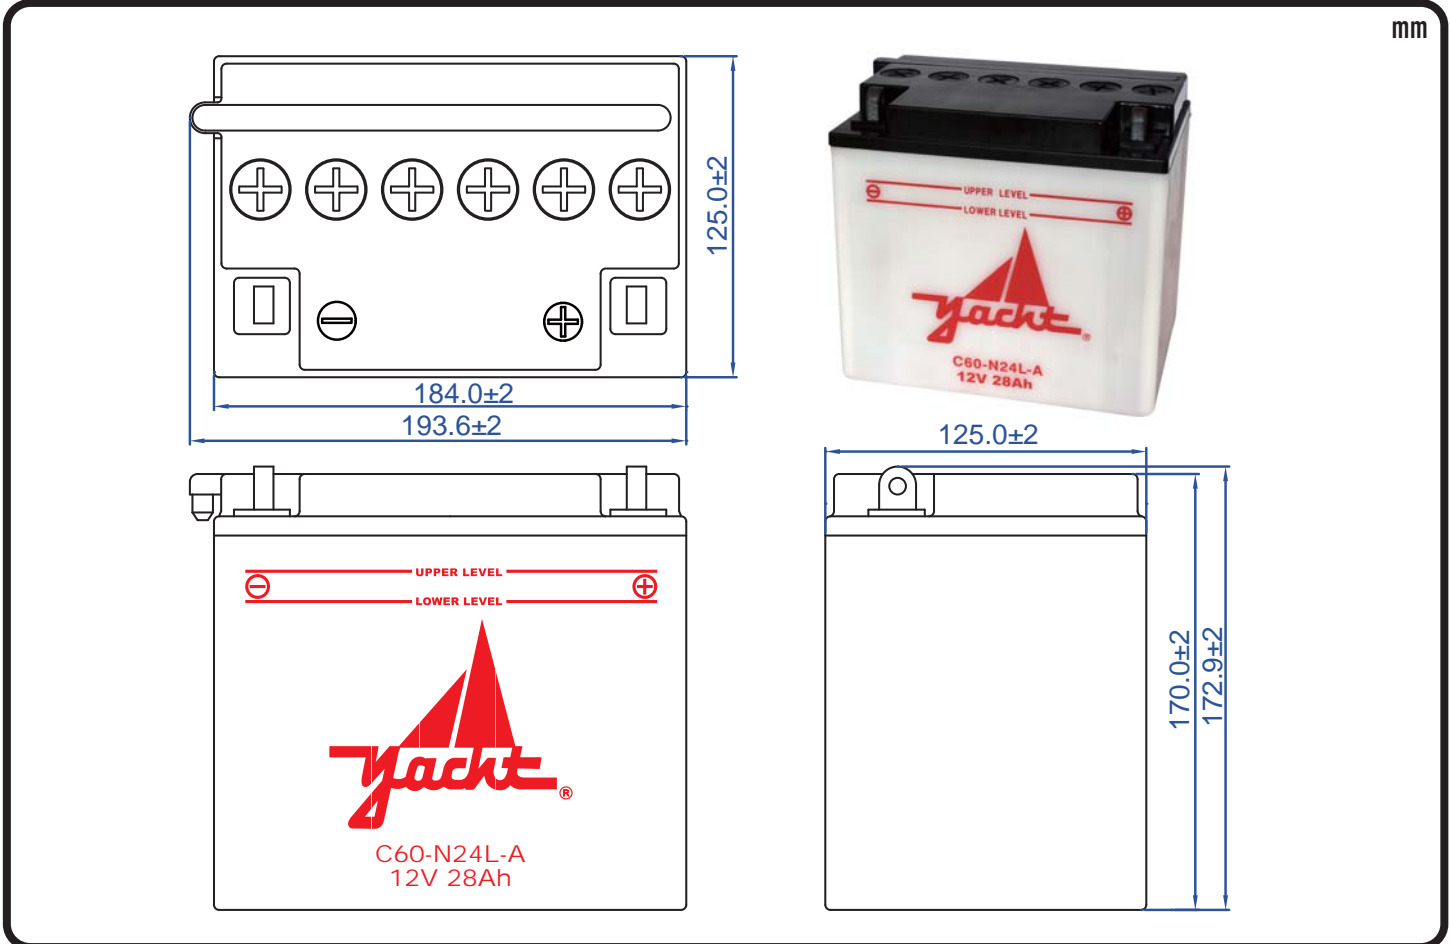

### Specification

BATTERY TYPE NUMBER	VOLTAGE (V)	CAPACITY AH (10HR)	MAXIMUM DIMENSIONS						WEIGHT			
			MILLIMETERS(±2 mm)			INCHES (±1/16 in)			BATTERY ONLY		INCLUDE ACID AND PACKAGE	
			L	W	H	L	W	H	Kg	Lbs	Kg	Lbs
C60-N24L-A	12	28	184	125	170	7 1/4	4 15/16	6 11/16	6.60	14.54	9.69	21.34

### Dimension