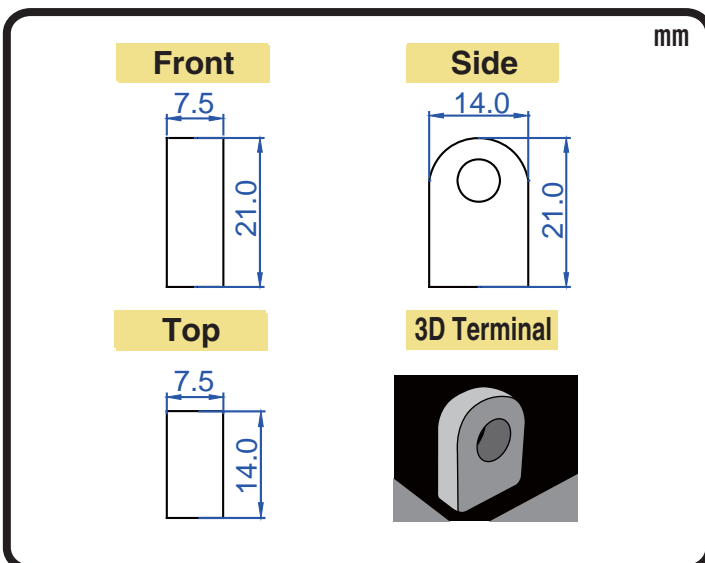

Terminal Configuration