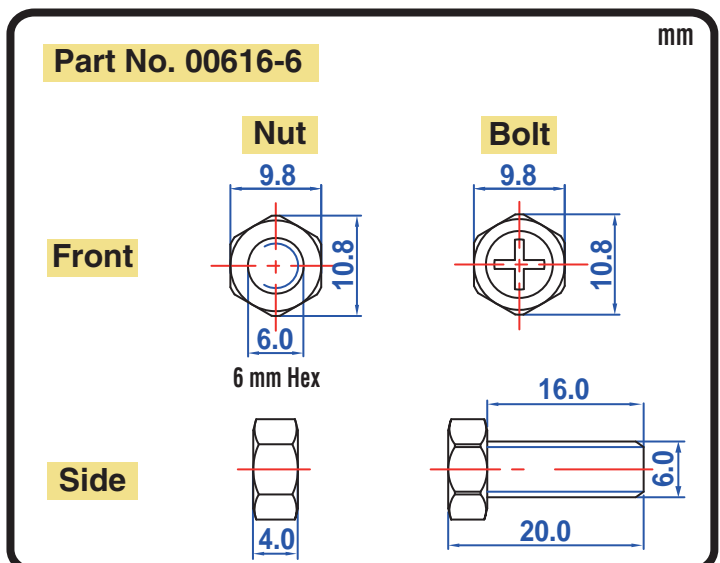

Nut & Bolt Hardware Kits

CORPORATE HEADQUARTERS (TAICHUNG, TAIWAN)
4F-5, No. 925, Sec. 4, Taiwan Blvd., Taichung, 40767 Taiwan, R.O.C.
Tel : 886-4-2358-0578 Fax : 886-4-2358-0059
sales@yacht-battery.com

YACHT BATTERY USA, INC.
Tel : 1-610-689-0443 Fax : 1-888-373-6466
Dave.Beidler@yacht-battery.com
Bruce.Ash@yacht-battery.com