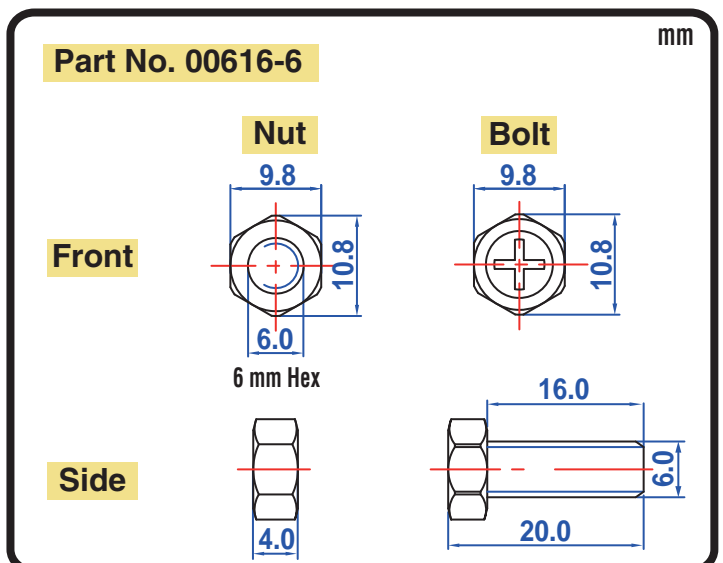

Nut & Bolt Hardware Kits

CORPORATE HEADQUARTERS (TAICHUNG, TAIWAN)
4F-5, No. 925, Sec. 4, Taiwan Blvd., Taichung, 40767 Taiwan, R.O.C.
Tel : 886-4-2358-0578 Fax : 886-4-2358-0059
sales@yacht-battery.com

YACHT BATTERY USA, INC.
Tel : 1-610-689-0443 Fax : 1-888-373-6466
Dave.Beidler@yacht-battery.com
Bruce.Ash@yacht-battery.com