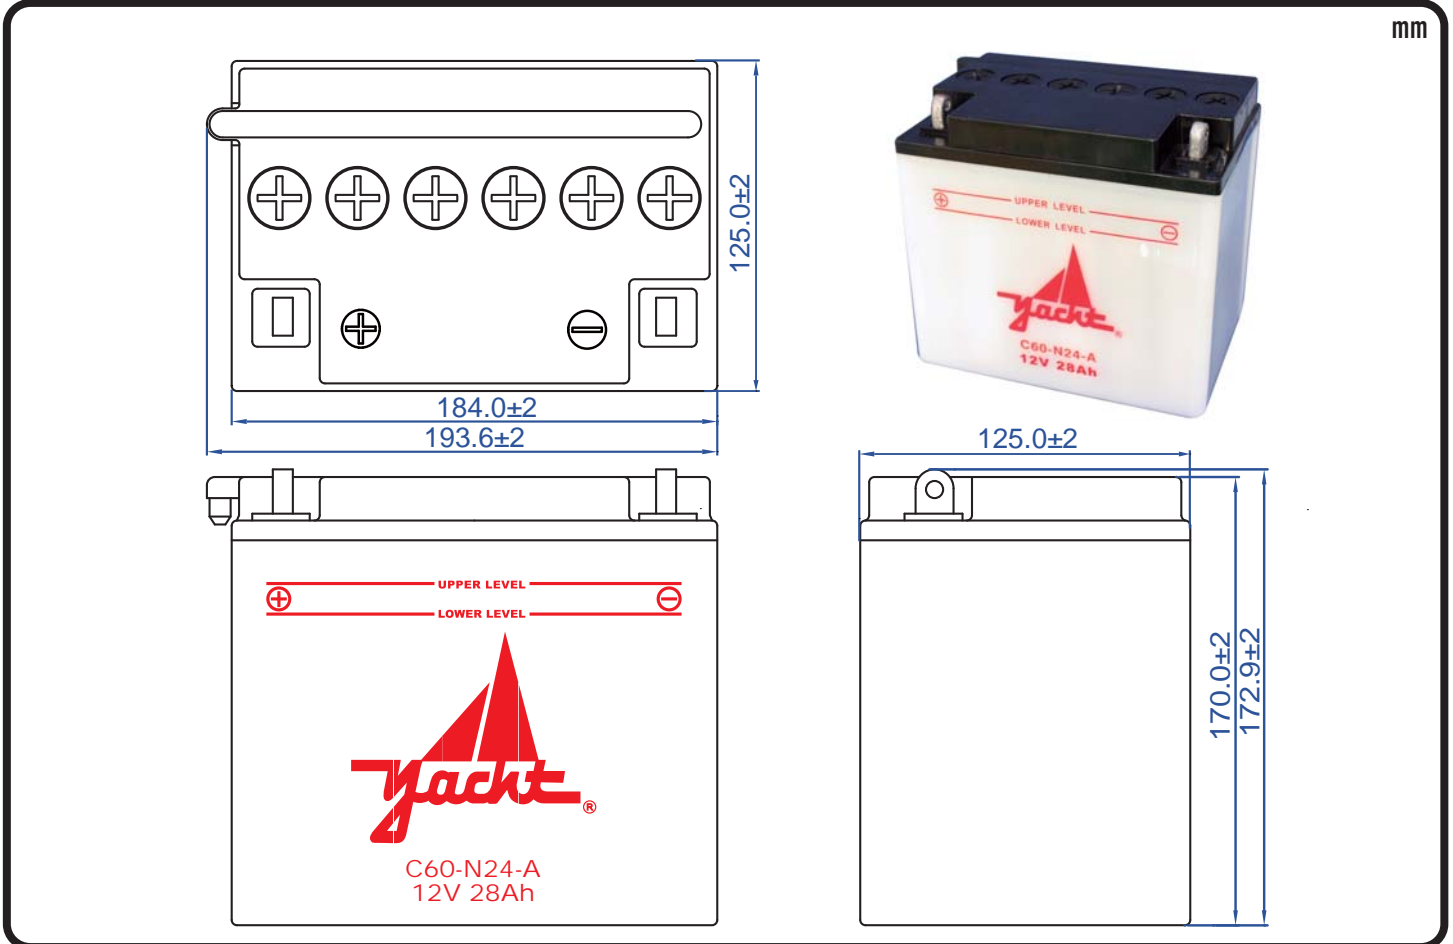

POWERSPORTS BATTERY High Performance 12-Volt Conventional Battery Series

C60-N24-A 12V 28AH(10HR)

JIS
D5302

Specification

BATTERY TYPE NUMBER	VOLTAGE (V)	CAPACITY AH (10HR)	MAXIMUM DIMENSIONS						WEIGHT			
			MILLIMETERS(±2 mm)			INCHES (±1/16 in)			BATTERY ONLY		INCLUDE ACID AND PACKAGE	
			L	W	H	L	W	H	Kg	Lbs	Kg	Lbs
C60-N24-A	12	28	184	125	170	7 1/4	4 15/16	6 11/16	6.60	14.54	9.69	21.34

Dimension