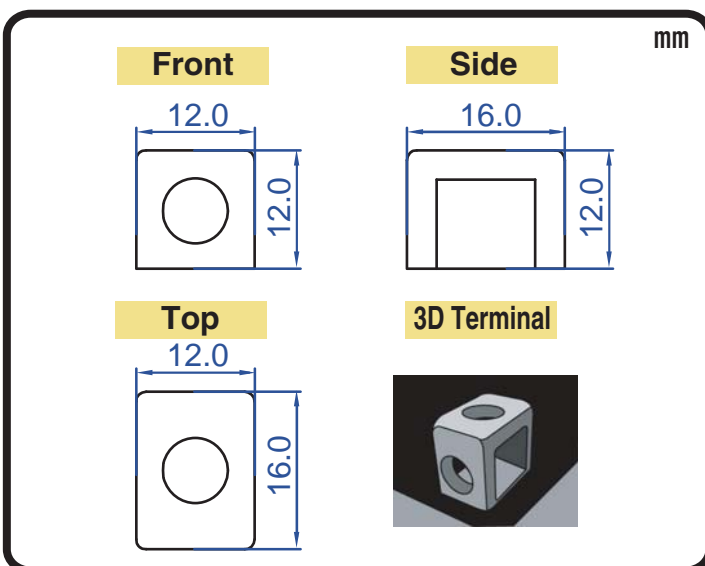

Terminal Configuration