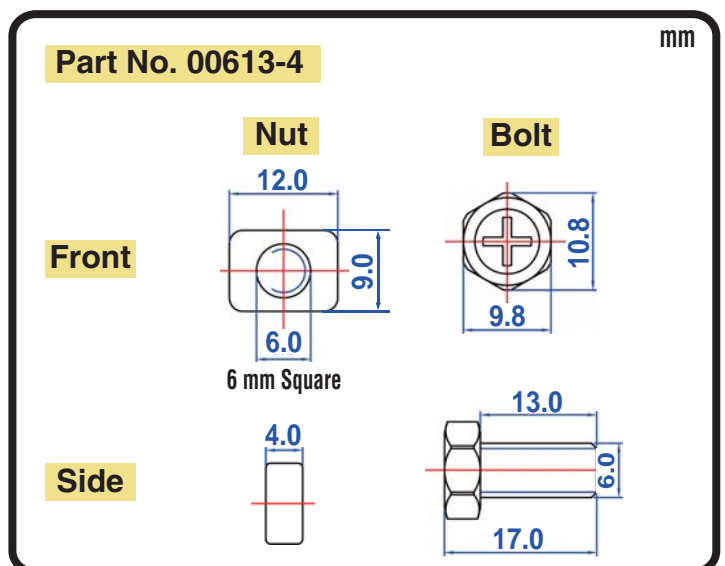

Nut & Bolt Hardware Kits

CORPORATE HEADQUARTERS (TAICHUNG, TAIWAN)
4F-5, No. 925, Sec. 4, Taiwan Blvd., Taichung, 40767 Taiwan, R.O.C.
Tel : 886-4-2358-0578 Fax : 886-4-2358-0059
sales@yacht-battery.com

YACHT BATTERY USA, INC.
Tel : 1-610-689-0443 Fax : 1-888-373-6466
Dave.Beidler@yacht-battery.com
Bruce.Ash@yacht-battery.com