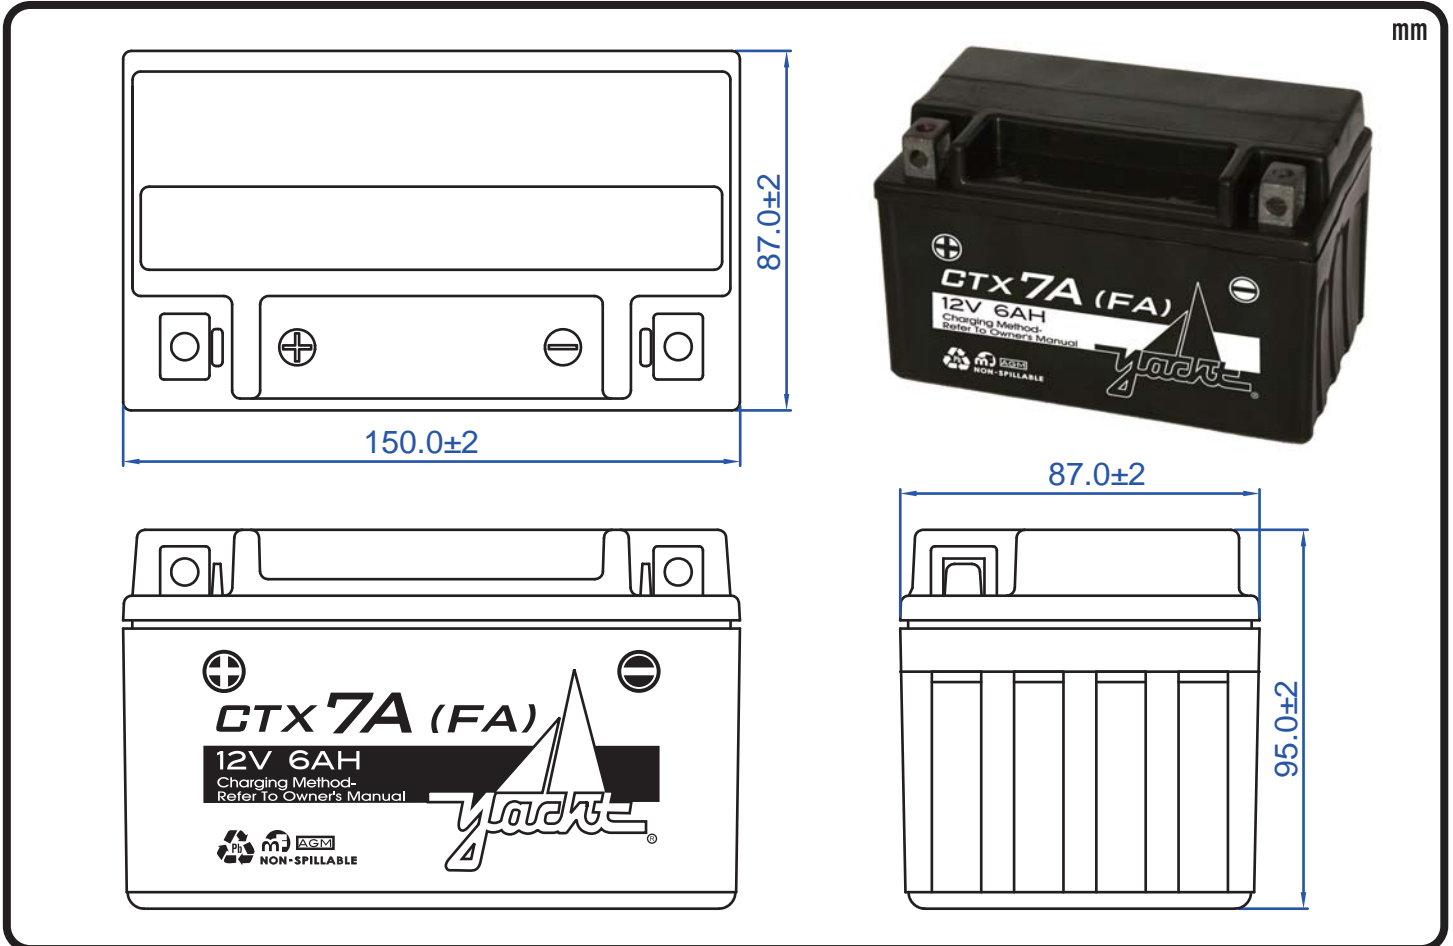

## CTX7A (FA) 12V 6AH(10HR)

JIS  
D5302

### Specification

BATTERY TYPE NUMBER	VOLTAGE (V)	CAPACITY AH (10HR)	CCA @-18°C	MAXIMUM DIMENSIONS						WEIGHT			
				MILLIMETERS (±2 mm)			INCHES (±1/16 in)			BATTERY WITH ACID		INCLUDE PACKAGE	
				L	W	H	L	W	H	Kg	Lbs	Kg	Lbs
CTX7A (FA)	12	6	105	150	87	95	5 7/8	3 7/16	3 3/4	2.48	5.46	2.70	5.95

### Dimension