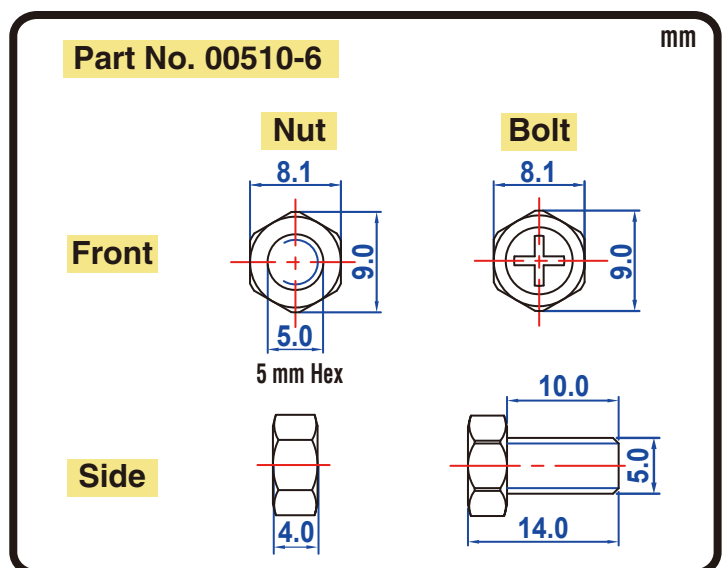

Nut & Bolt Hardware Kits

CORPORATE HEADQUARTERS (TAICHUNG, TAIWAN)

4F-5, No. 925, Sec. 4, Taiwan Blvd., Taichung, 40767 Taiwan, R.O.C.
Tel : 886-4-2358-0578 Fax : 886-4-2358-0059
sales@yacht-battery.com

YACHT BATTERY USA, INC.

Tel : 1-610-689-0443 Fax : 1-888-373-6466
Dave.Beidler@yacht-battery.com
Bruce.Ash@yacht-battery.com