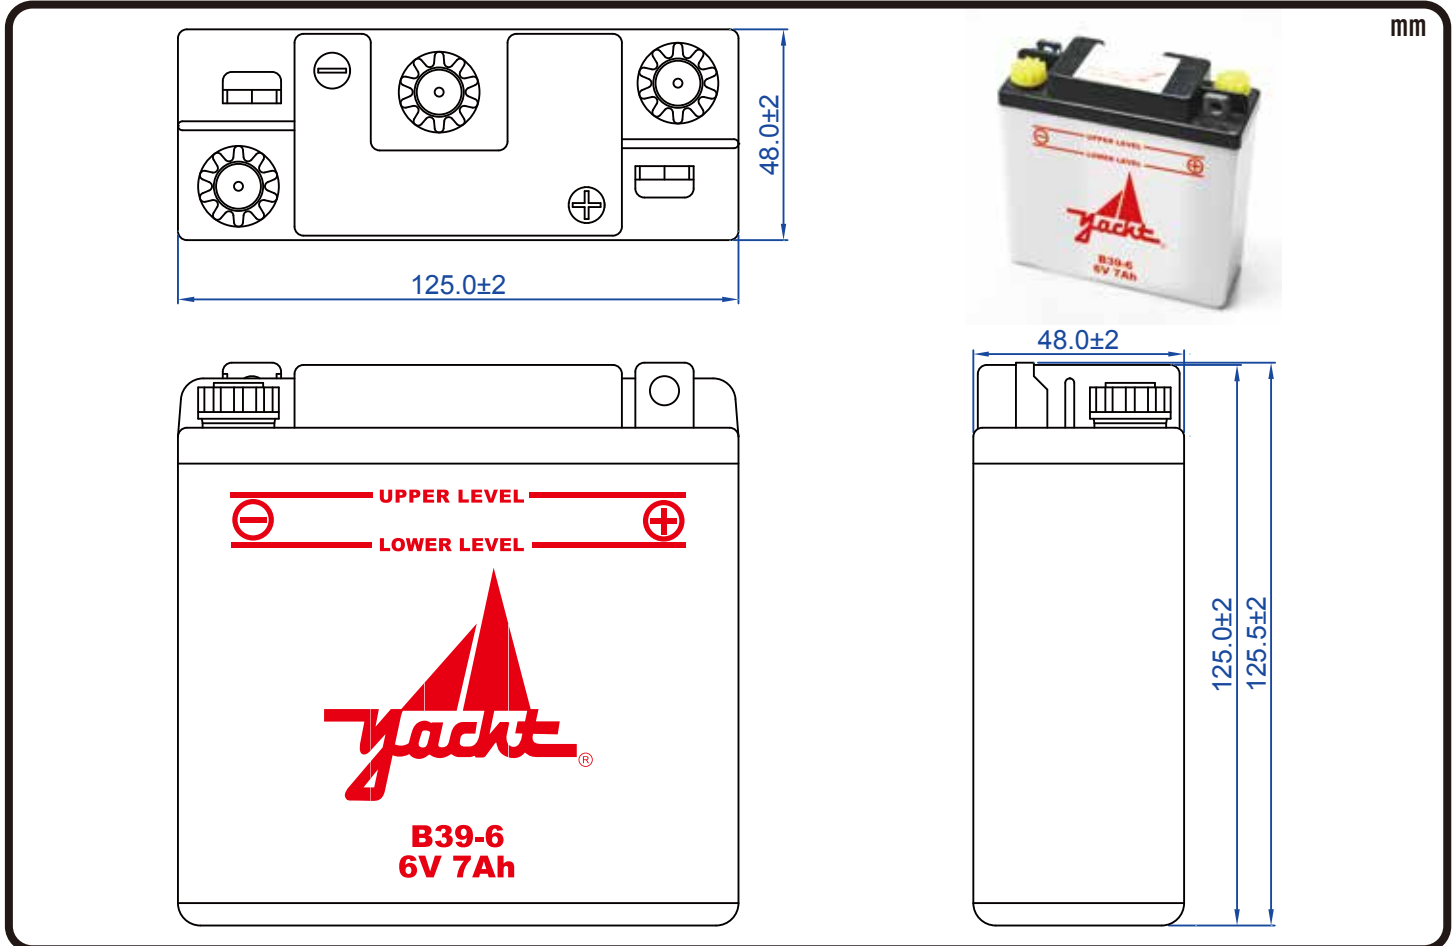

POWERSPORTS BATTERY

6-Volt Conventional Battery Series

B39-6(6N7-1) 6V 7AH(10HR)

JIS
D5302

Specification

BATTERY TYPE NUMBER	VOLTAGE (V)	CAPACITY AH (10HR)	MAXIMUM DIMENSIONS						WEIGHT			
			MILLIMETERS (±2 mm)			INCHES (±1/16 in)			BATTERY ONLY		INCLUDE ACID AND PACKAGE	
			L	W	H	L	W	H	Kg	Lbs	Kg	Lbs
B39-6	6	7	125	48	125	4 15/16	1 7/8	4 15/16	0.90	1.98	1.52	3.35

Dimension