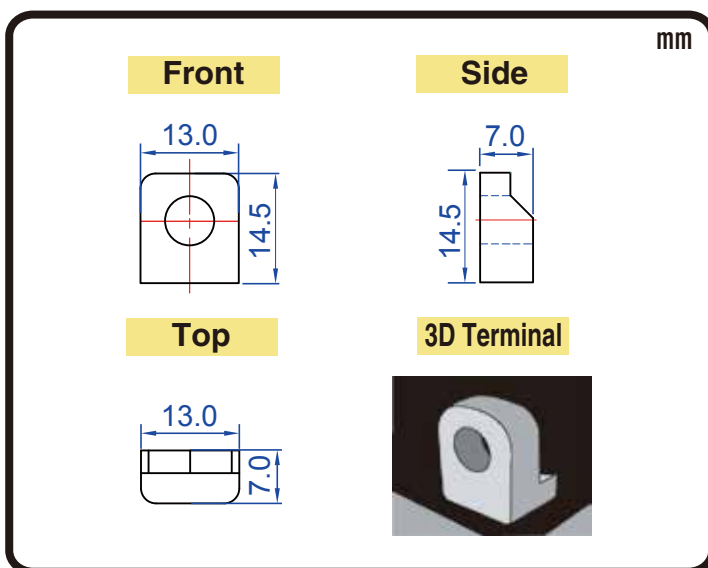

Terminal Configuration