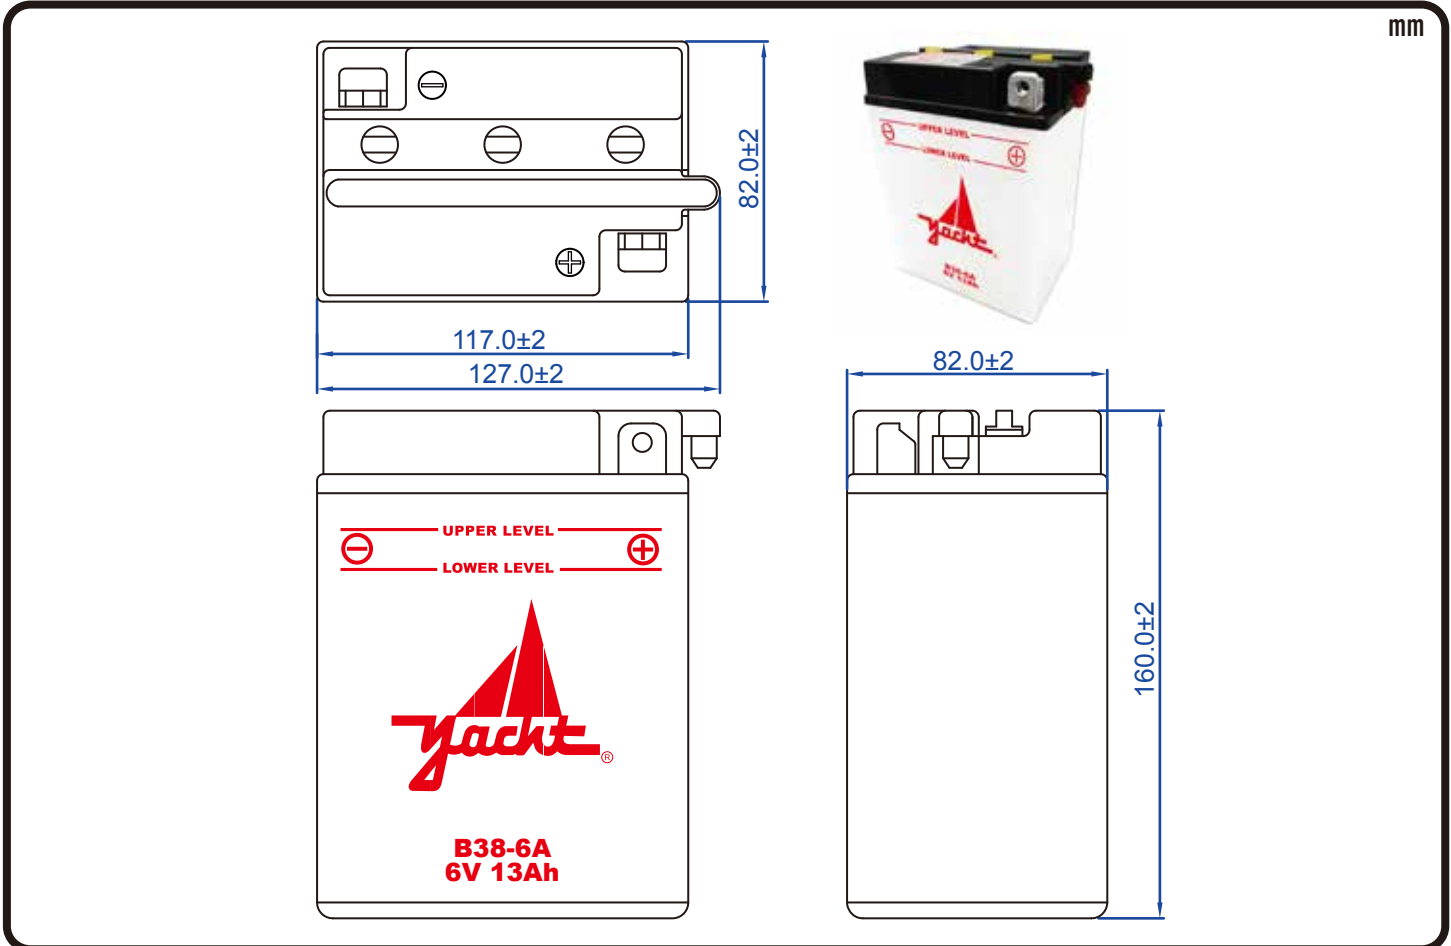

POWERSPORTS BATTERY

6-Volt Conventional Battery Series

B38-6A 6V 13AH(10HR)

JIS D5302

Specification

BATTERY TYPE NUMBER	VOLTAGE (V)	CAPACITY AH (10HR)	MAXIMUM DIMENSIONS						WEIGHT			
			MILLIMETERS(±2 mm)			INCHES (±1/16 in)			BATTERY ONLY		INCLUDE ACID AND PACKAGE	
			L	W	H	L	W	H	Kg	Lbs	Kg	Lbs
B38-6A	6	13	117	82	160	4 5/8	3 1/4	6 5/16	1.80	3.96	2.82	6.21

Dimension