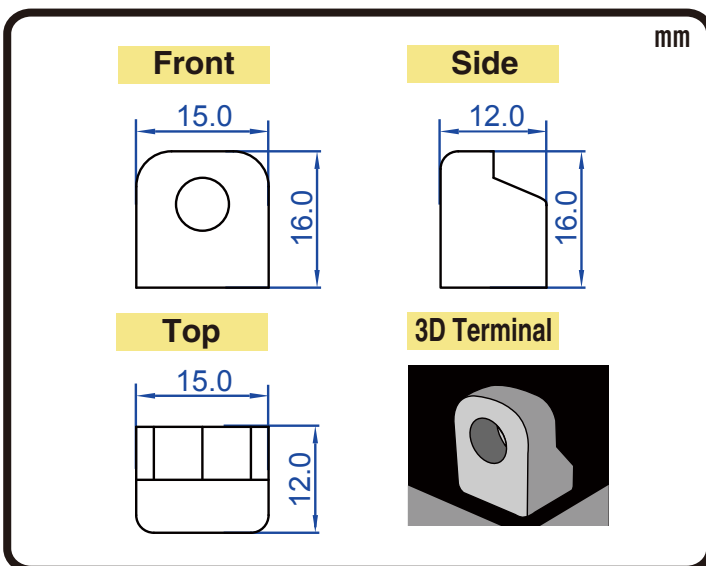

Terminal Configuration