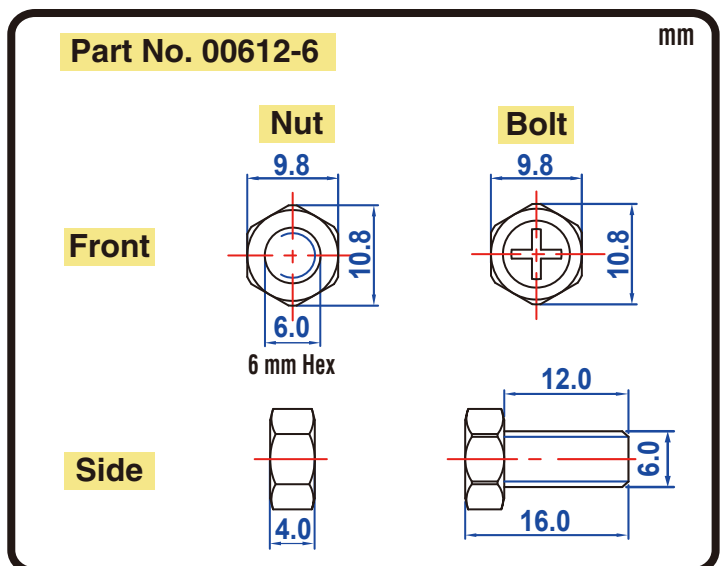

Nut & Bolt Hardware Kits

CORPORATE HEADQUARTERS (TAICHUNG, TAIWAN)

4F-5, No. 925, Sec. 4, Taiwan Blvd., Taichung, 40767 Taiwan, R.O.C.
Tel : 886-4-2358-0578 Fax : 886-4-2358-0059
sales@yacht-battery.com

YACHT BATTERY USA, INC.

Tel : 1-610-689-0443 Fax : 1-888-373-6466
Dave.Beidler@yacht-battery.com
Bruce.Ash@yacht-battery.com