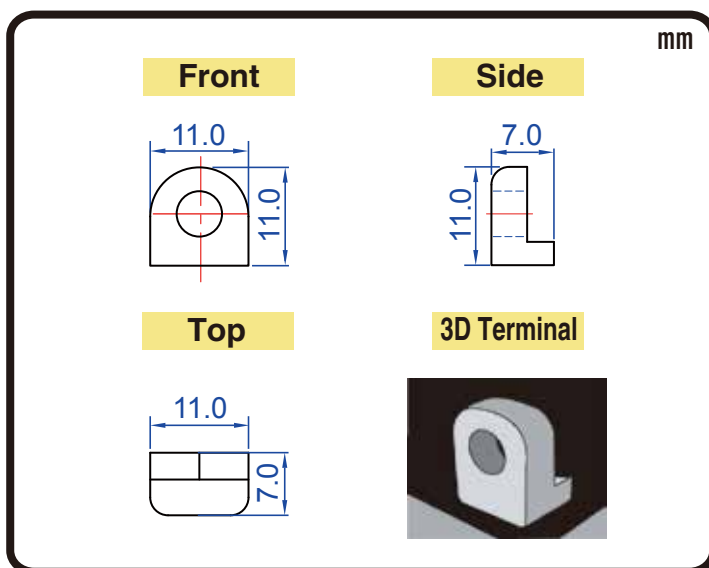

Terminal Configuration