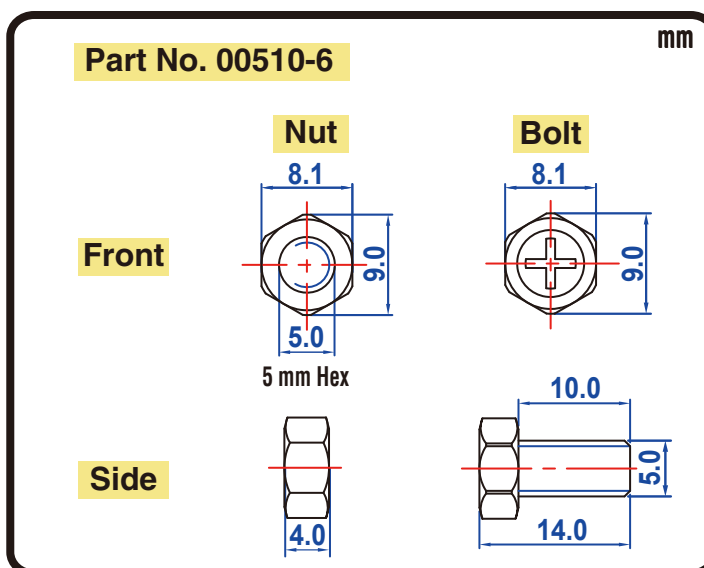

Nut & Bolt Hardware Kits

CORPORATE HEADQUARTERS (TAICHUNG, TAIWAN)

4F-5, No. 925, Sec. 4, Taiwan Blvd., Taichung, 40767 Taiwan, R.O.C.
Tel : 886-4-2358-0578 Fax : 886-4-2358-0059
sales@yacht-battery.com

YACHT BATTERY USA, INC.

Tel : 1-610-689-0443 Fax : 1-888-373-6466
Dave.Beidler@yacht-battery.com
Bruce.Ash@yacht-battery.com