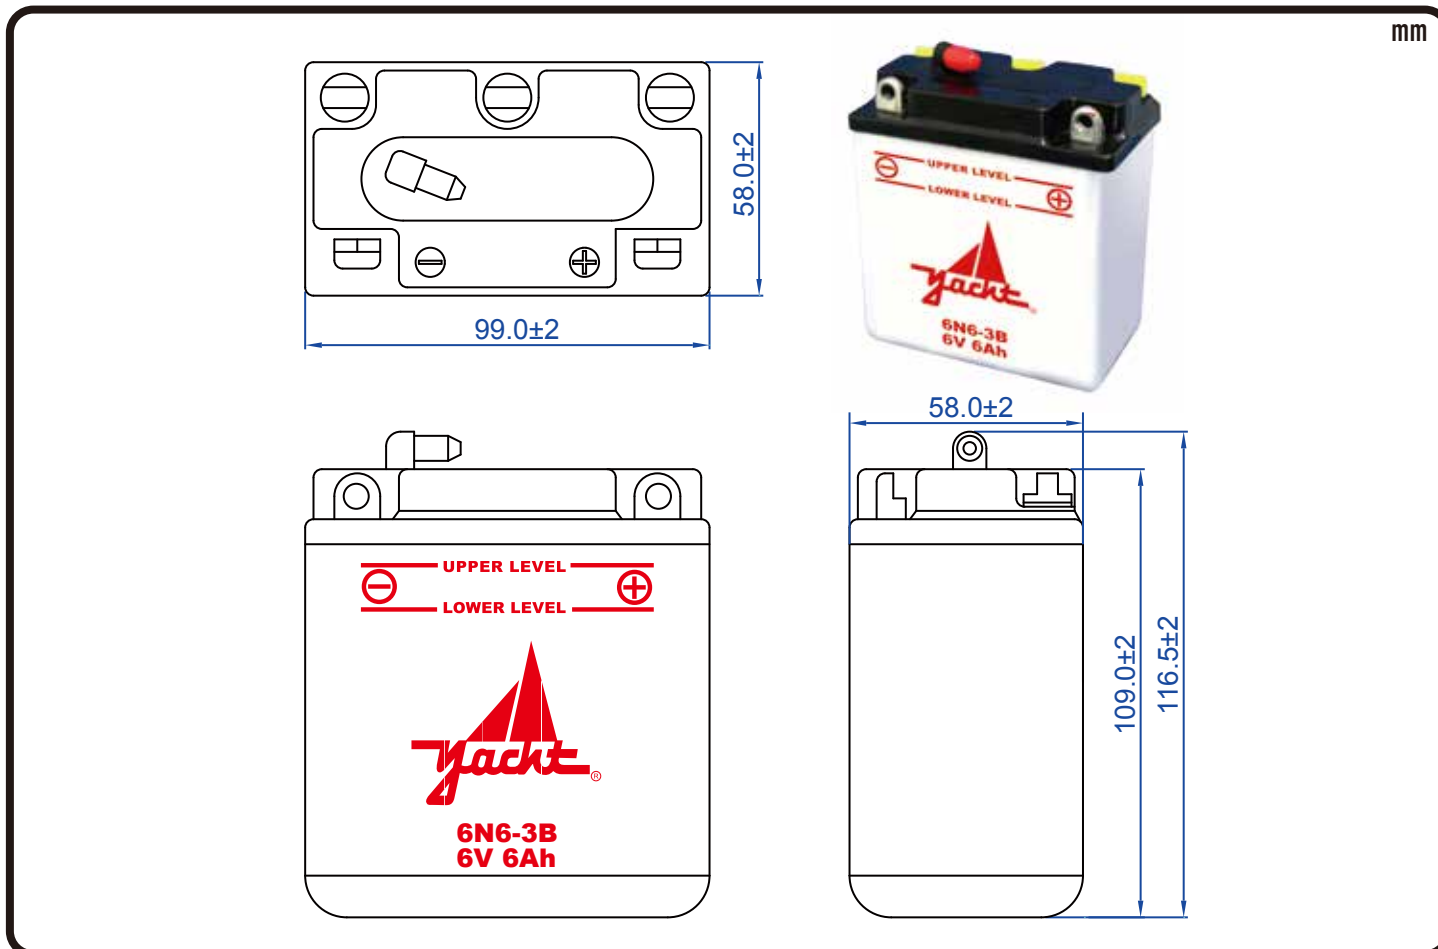

POWERSPORTS BATTERY

6-Volt Conventional Battery Series

6N6-3B 6V 6AH(10HR)

JIS D5302

Specification

BATTERY TYPE NUMBER	VOLTAGE (V)	CAPACITY AH (10HR)	MAXIMUM DIMENSIONS						WEIGHT			
			MILLIMETERS(±2 mm)			INCHES (±1/16 in)			BATTERY ONLY		INCLUDE ACID AND PACKAGE	
			L	W	H	L	W	H	Kg	Lbs	Kg	Lbs
6N6-3B	6	6	99	58	109	3 7/8	2 1/4	4 1/4	0.80	1.76	1.42	3.13

Dimension