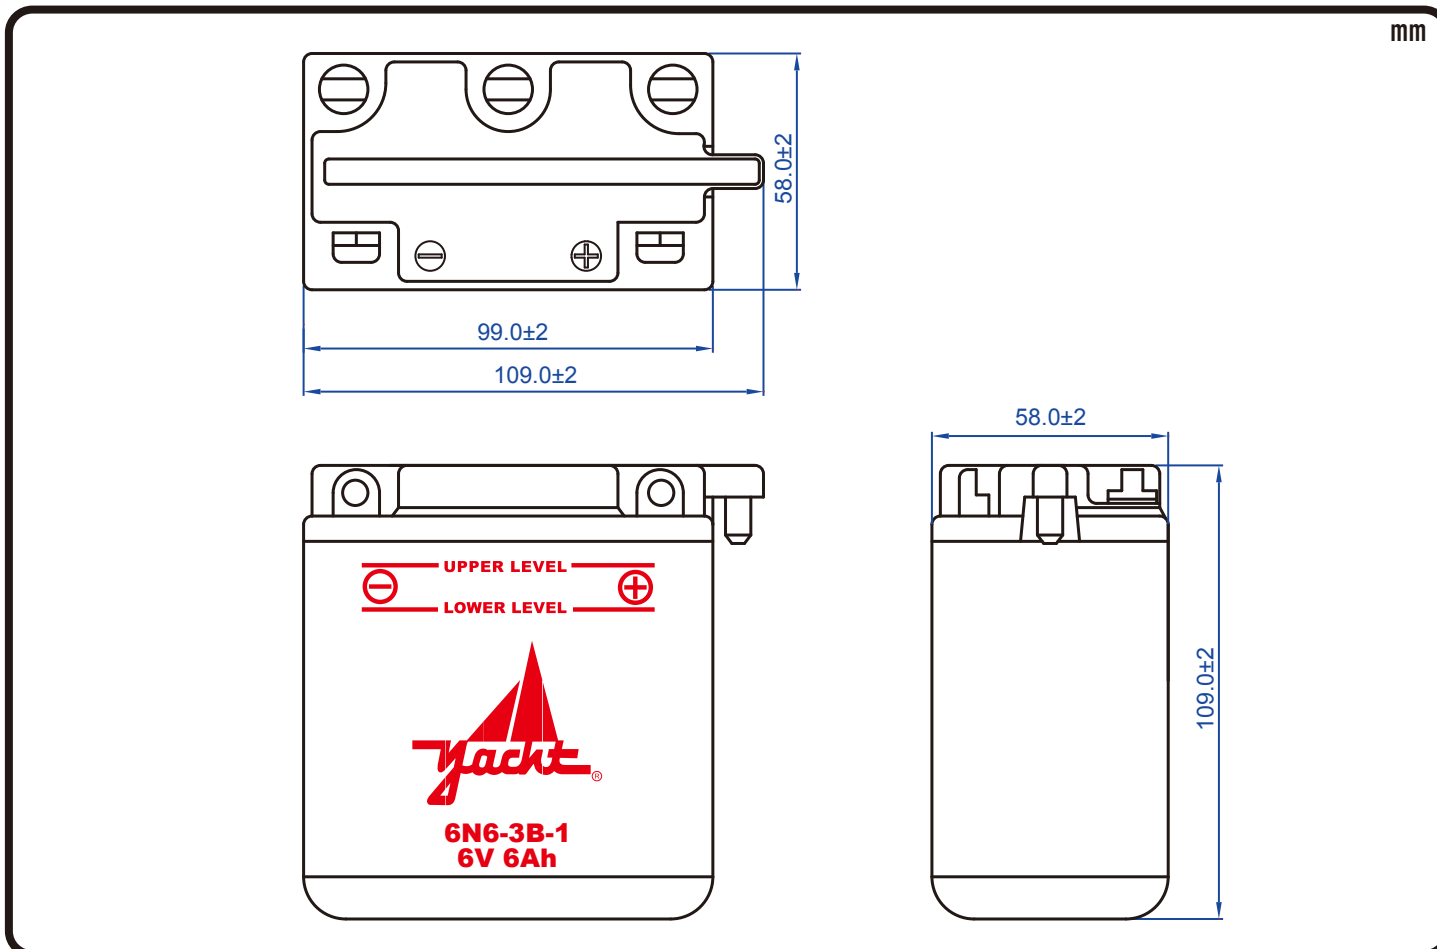

POWERSPORTS BATTERY

6-Volt Conventional Battery Series

6N6-3B-1 6V 6AH(10HR)

JIS D5302

Specification

BATTERY TYPE NUMBER	VOLTAGE (V)	CAPACITY AH (10HR)	MAXIMUM DIMENSIONS						WEIGHT			
			MILLIMETERS(±2 mm)			INCHES (±1/16 in)			BATTERY ONLY		INCLUDE ACID AND PACKAGE	
			L	W	H	L	W	H	Kg	Lbs	Kg	Lbs
6N6-3B-1	6	6	99	58	109	3 7/8	2 1/4	4 1/4	0.80	1.76	1.42	3.13

Dimension