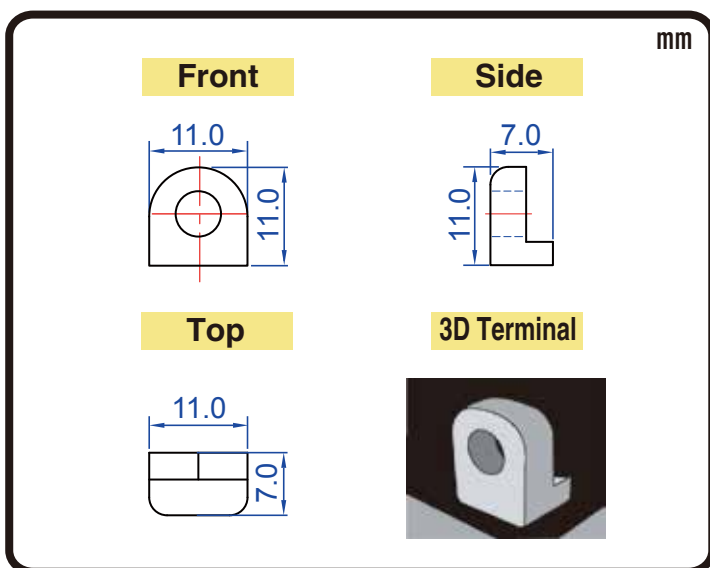

Terminal Configuration