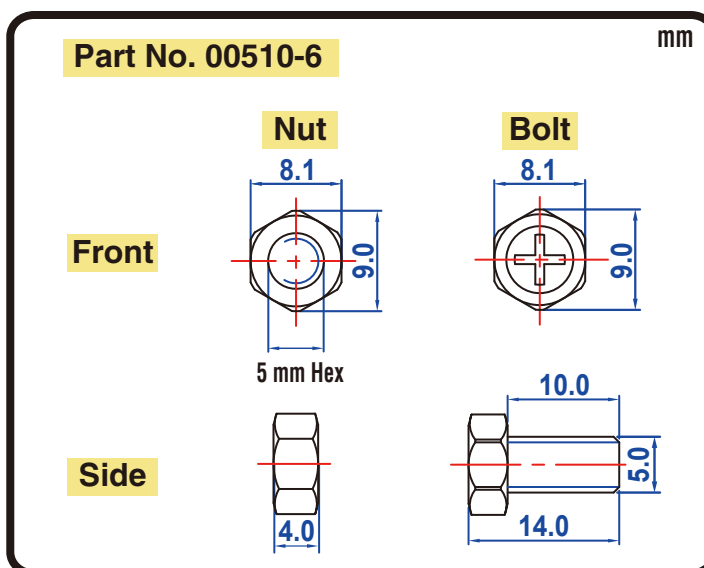

POWERSPORTS BATTERY

6-Volt Conventional Battery Series

6N6-3B-1 6V 6AH(10HR)

JIS D5302

Specification

BATTERY TYPE NUMBER	VOLTAGE (V)	CAPACITY AH (10HR)	MAXIMUM DIMENSIONS						WEIGHT			
			MILLIMETERS(±2 mm)			INCHES (±1/16 in)			BATTERY ONLY		INCLUDE ACID AND PACKAGE	
			L	W	H	L	W	H	Kg	Lbs	Kg	Lbs
6N6-3B-1	6	6	99	58	109	3 7/8	2 1/4	4 1/4	0.80	1.76	1.42	3.13

Dimension

Terminal Configuration

Nut & Bolt Hardware Kits

CORPORATE HEADQUARTERS (TAICHUNG, TAIWAN)

4F-5, No. 925, Sec. 4, Taiwan Blvd., Taichung, 40767 Taiwan, R.O.C.
 Tel : 886-4-2358-0578 Fax : 886-4-2358-0059
 sales@yacht-battery.com