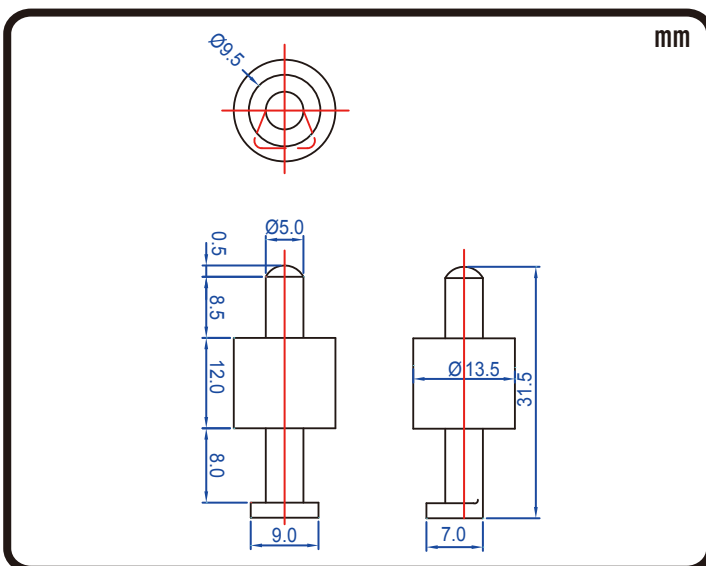

POWERSPORTS BATTERY

6-Volt Conventional Battery Series

6N6-1D 6V 6AH(10HR)

JIS
D5302

Specification

BATTERY TYPE NUMBER	VOLTAGE (V)	CAPACITY AH (10HR)	MAXIMUM DIMENSIONS						WEIGHT			
			MILLIMETERS(±2 mm)			INCHES (±1/16 in)			BATTERY ONLY		INCLUDE ACID AND PACKAGE	
			L	W	H	L	W	H	Kg	Lbs	Kg	Lbs
6N6-1D	6	6	99	56	109	3 7/8	2 3/16	4 1/4	0.80	1.76	1.41	3.11

Dimension

Terminal

Wire

CORPORATE HEADQUARTERS (TAICHUNG, TAIWAN)

4F-5, No. 925, Sec. 4, Taiwan Blvd., Taichung, 40767 Taiwan, R.O.C.
Tel : 886-4-2358-0578 Fax : 886-4-2358-0059
sales@yacht-battery.com

YACHT BATTERY USA, INC.

Tel : 1-610-689-0443 Fax : 1-888-373-6466
Dave.Beidler@yacht-battery.com
Bruce.Ash@yacht-battery.com