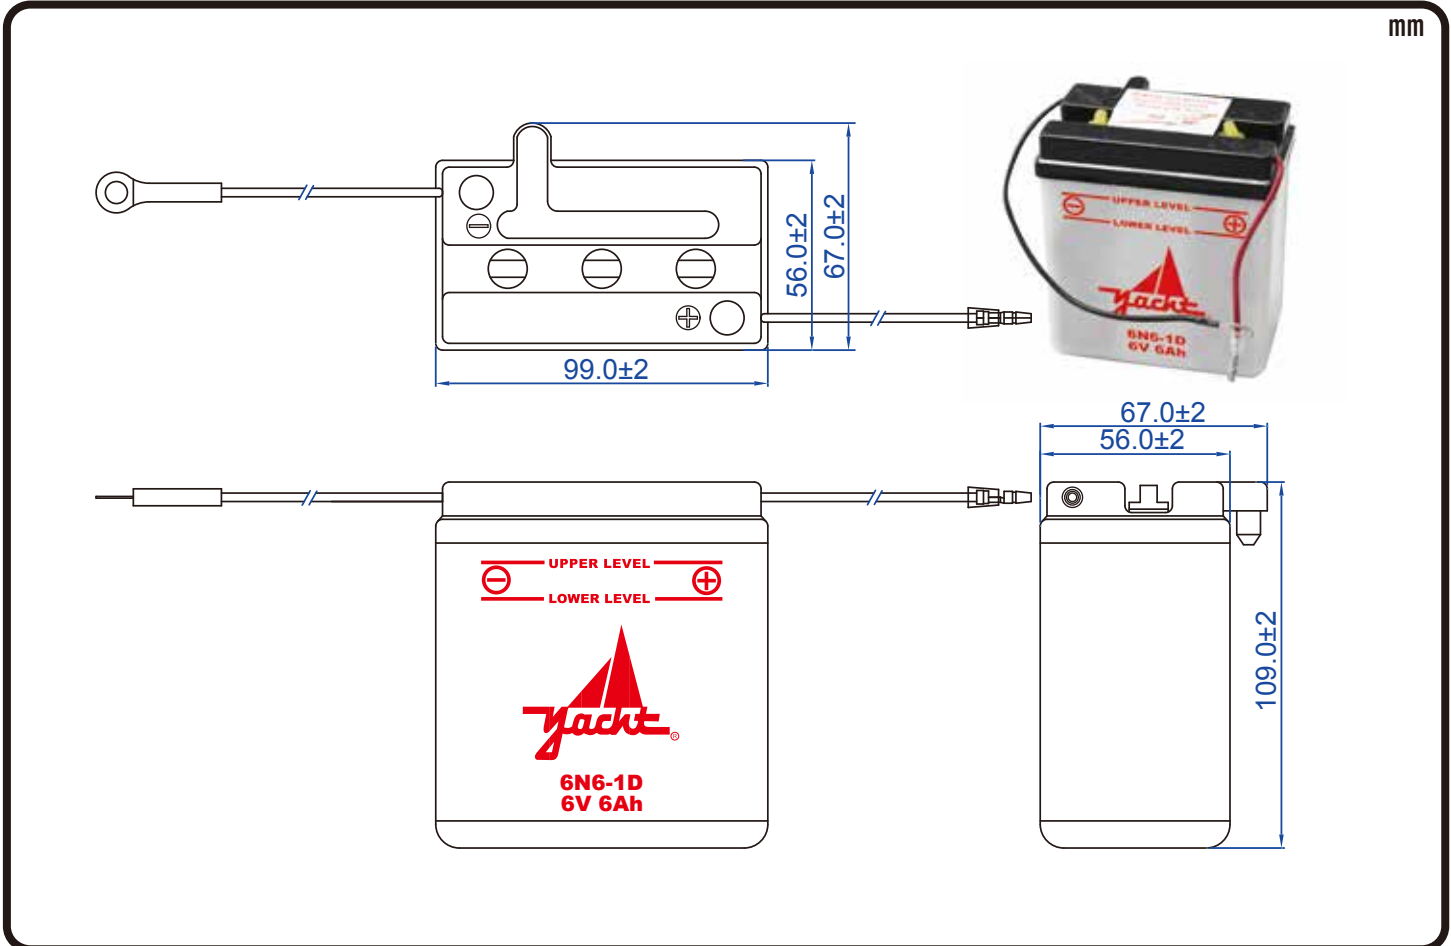

POWERSPORTS BATTERY

6-Volt Conventional Battery Series

6N6-1D 6V 6AH(10HR)

JIS
D5302

Specification

BATTERY TYPE NUMBER	VOLTAGE (V)	CAPACITY AH (10HR)	MAXIMUM DIMENSIONS						WEIGHT			
			MILLIMETERS(±2 mm)			INCHES (±1/16 in)			BATTERY ONLY		INCLUDE ACID AND PACKAGE	
			L	W	H	L	W	H	Kg	Lbs	Kg	Lbs
6N6-1D	6	6	99	56	109	3 7/8	2 3/16	4 1/4	0.80	1.76	1.41	3.11

Dimension