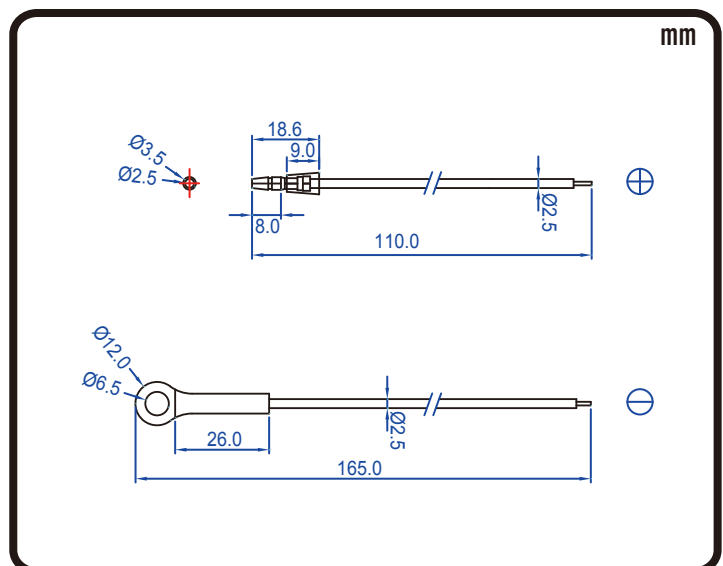

POWERSPORTS BATTERY

6-Volt Conventional Battery Series

6N6-1D 6V 6AH(10HR)

JIS
D5302

Specification

BATTERY TYPE NUMBER	VOLTAGE (V)	CAPACITY AH (10HR)	MAXIMUM DIMENSIONS						WEIGHT			
			MILLIMETERS(±2 mm)			INCHES (±1/16 in)			BATTERY ONLY		INCLUDE ACID AND PACKAGE	
			L	W	H	L	W	H	Kg	Lbs	Kg	Lbs
6N6-1D	6	6	99	56	109	3 7/8	2 3/16	4 1/4	0.80	1.76	1.41	3.11

Dimension

Terminal

Wire

CORPORATE HEADQUARTERS (TAICHUNG, TAIWAN)

4F-5, No. 925, Sec. 4, Taiwan Blvd., Taichung, 40767 Taiwan, R.O.C.
Tel : 886-4-2358-0578 Fax : 886-4-2358-0059
sales@yacht-battery.com

YACHT BATTERY USA, INC.