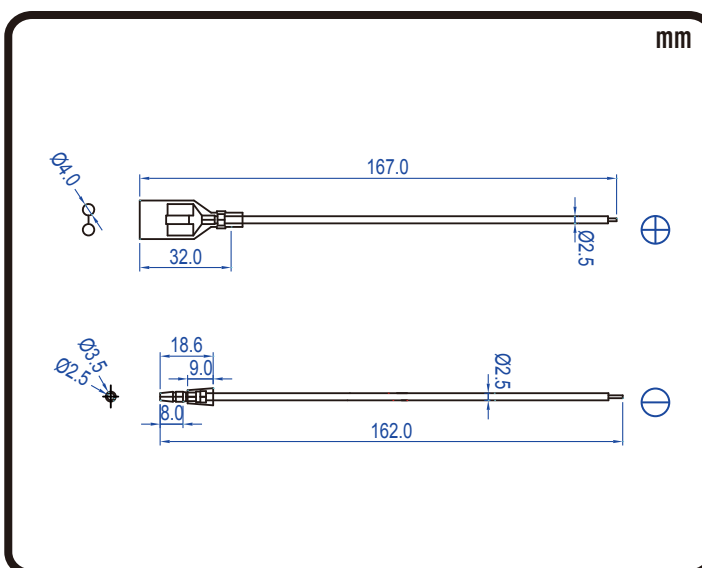

POWERSPORTS BATTERY

6-Volt Conventional Battery Series

6N6-1D-2 6V 6AH(10HR)

JIS D5302

Specification

BATTERY TYPE NUMBER	VOLTAGE (V)	CAPACITY AH (10HR)	MAXIMUM DIMENSIONS						WEIGHT			
			MILLIMETERS(±2 mm)			INCHES (±1/16 in)			BATTERY ONLY		INCLUDE ACID AND PACKAGE	
			L	W	H	L	W	H	Kg	Lbs	Kg	Lbs
6N6-1D-2	6	6	99	56	109	3 7/8	2 3/16	4 1/4	0.80	1.76	1.41	3.11

Dimension

Terminal

Wire

CORPORATE HEADQUARTERS (TAICHUNG, TAIWAN)

4F-5, No. 925, Sec. 4, Taiwan Blvd., Taichung, 40767 Taiwan, R.O.C.
Tel : 886-4-2358-0578 Fax : 886-4-2358-0059
sales@yacht-battery.com

YACHT BATTERY USA, INC.