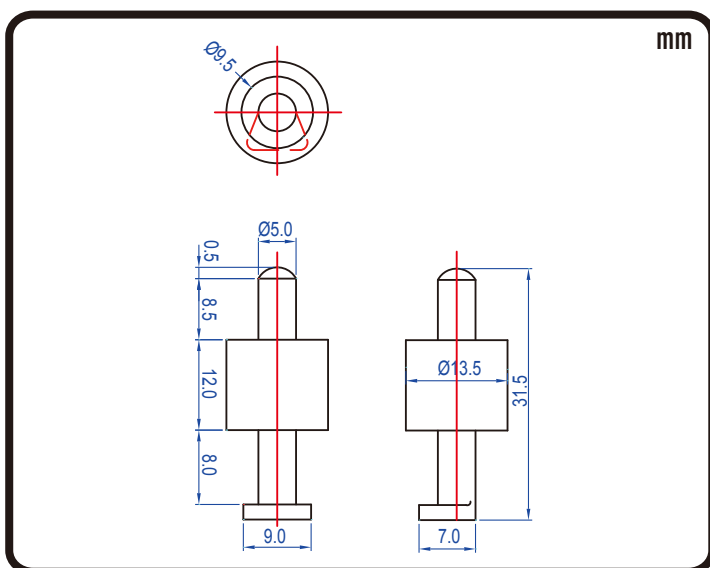

POWERSPORTS BATTERY

6-Volt Conventional Battery Series

6N6-1D-2 6V 6AH(10HR)

JIS D5302

Specification

BATTERY TYPE NUMBER	VOLTAGE (V)	CAPACITY AH (10HR)	MAXIMUM DIMENSIONS						WEIGHT			
			MILLIMETERS(±2 mm)			INCHES (±1/16 in)			BATTERY ONLY		INCLUDE ACID AND PACKAGE	
			L	W	H	L	W	H	Kg	Lbs	Kg	Lbs
6N6-1D-2	6	6	99	56	109	3 7/8	2 3/16	4 1/4	0.80	1.76	1.41	3.11

Dimension

Terminal

Wire

CORPORATE HEADQUARTERS (TAICHUNG, TAIWAN)

4F-5, No. 925, Sec. 4, Taiwan Blvd., Taichung, 40767 Taiwan, R.O.C.
Tel : 886-4-2358-0578 Fax : 886-4-2358-0059
sales@yacht-battery.com

YACHT BATTERY USA, INC.

Tel : 1-610-689-0443 Fax : 1-888-373-6466
Dave.Beidler@yacht-battery.com
Bruce.Ash@yacht-battery.com