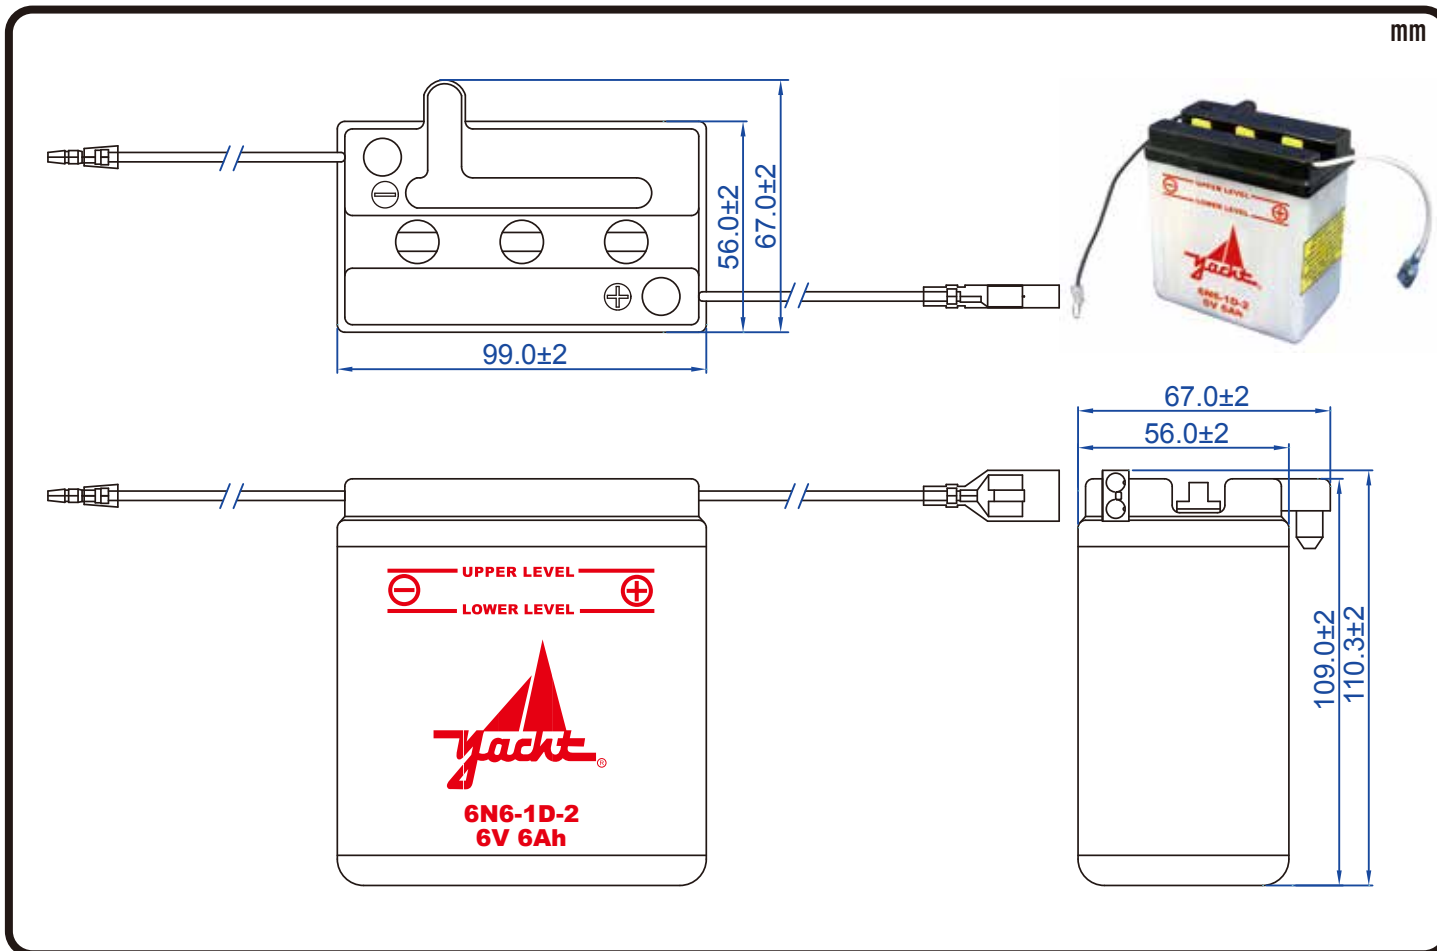

POWERSPORTS BATTERY

6-Volt Conventional Battery Series

6N6-1D-2 6V 6AH(10HR)

JIS D5302

Specification

BATTERY TYPE NUMBER	VOLTAGE (V)	CAPACITY AH (10HR)	MAXIMUM DIMENSIONS						WEIGHT			
			MILLIMETERS(±2 mm)			INCHES (±1/16 in)			BATTERY ONLY		INCLUDE ACID AND PACKAGE	
			L	W	H	L	W	H	Kg	Lbs	Kg	Lbs
6N6-1D-2	6	6	99	56	109	3 7/8	2 3/16	4 1/4	0.80	1.76	1.41	3.11

Dimension