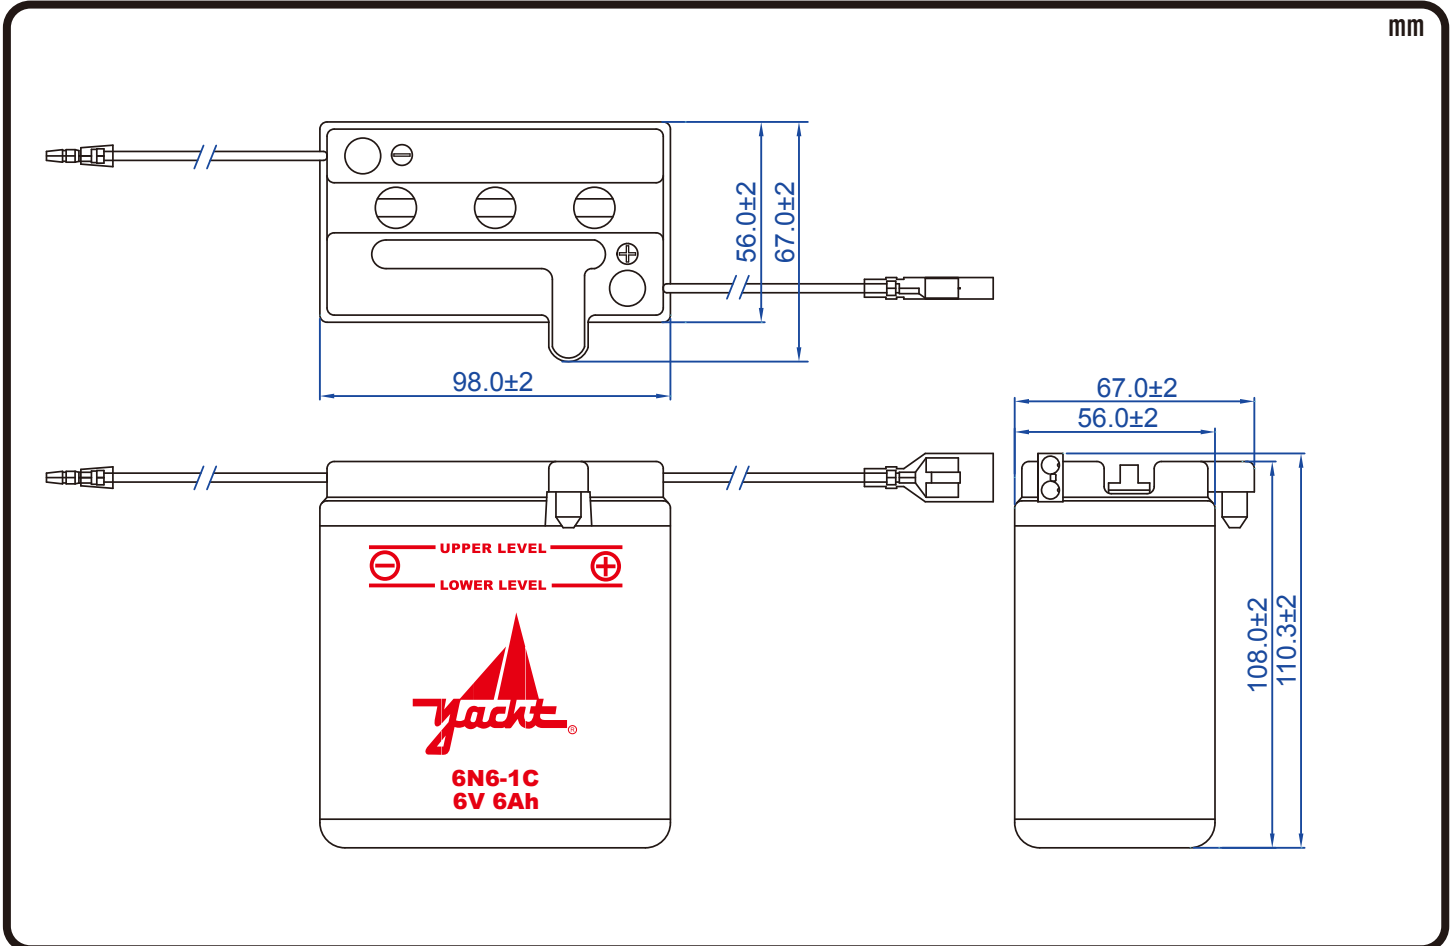

POWERSPORTS BATTERY

6N6-1C 6V 6AH(10HR)

6-Volt Conventional Battery Series

JIS
D5302

Specification

BATTERY TYPE NUMBER	VOLTAGE (V)	CAPACITY AH (10HR)	MAXIMUM DIMENSIONS						WEIGHT			
			MILLIMETERS(±2 mm)			INCHES (±1/16 in)			BATTERY ONLY		INCLUDE ACID AND PACKAGE	
			L	W	H	L	W	H	Kg	Lbs	Kg	Lbs
6N6-1C	6	6	98	56	108	3 7/8	2 3/16	4 1/4	0.80	1.76	1.41	3.11

Dimension