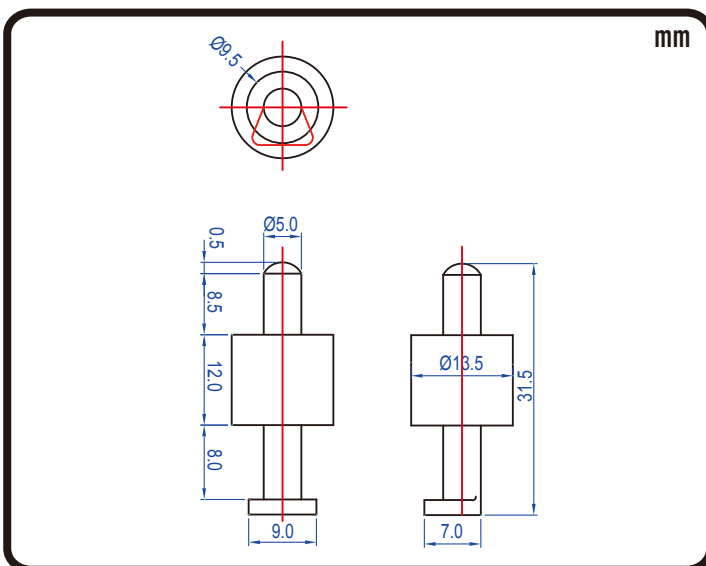

POWERSPORTS BATTERY

6N6-1C 6V 6AH(10HR)

6-Volt Conventional Battery Series

JIS
D5302

Specification

BATTERY TYPE NUMBER	VOLTAGE (V)	CAPACITY AH (10HR)	MAXIMUM DIMENSIONS						WEIGHT			
			MILLIMETERS(±2 mm)			INCHES (±1/16 in)			BATTERY ONLY		INCLUDE ACID AND PACKAGE	
			L	W	H	L	W	H	Kg	Lbs	Kg	Lbs
6N6-1C	6	6	98	56	108	3 7/8	2 3/16	4 1/4	0.80	1.76	1.41	3.11

Dimension

Terminal

Wire

CORPORATE HEADQUARTERS (TAICHUNG, TAIWAN)

4F-5, No. 925, Sec. 4, Taiwan Blvd., Taichung, 40767 Taiwan, R.O.C.
Tel : 886-4-2358-0578 Fax : 886-4-2358-0059
sales@yacht-battery.com

YACHT BATTERY USA, INC.

Tel : 1-610-689-0443 Fax : 1-888-373-6466
Dave.Beidler@yacht-battery.com
Bruce.Ash@yacht-battery.com