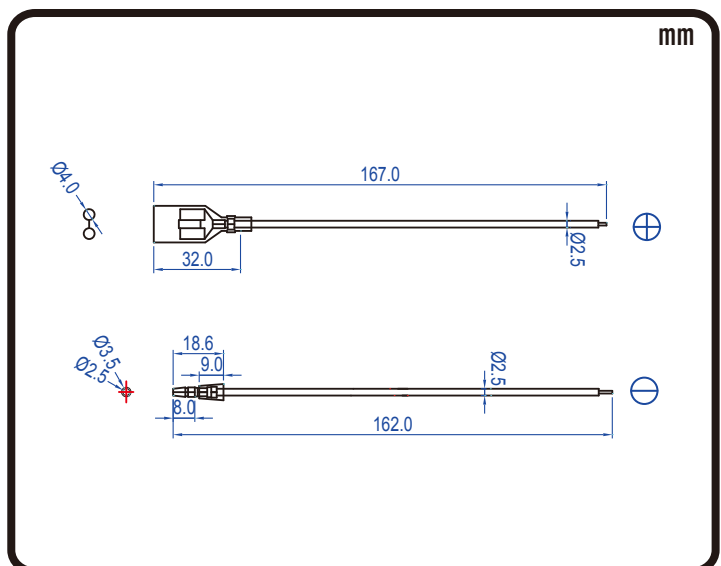

POWERSPORTS BATTERY

6N6-1C 6V 6AH(10HR)

6-Volt Conventional Battery Series

JIS
D5302

Specification

BATTERY TYPE NUMBER	VOLTAGE (V)	CAPACITY AH (10HR)	MAXIMUM DIMENSIONS						WEIGHT			
			MILLIMETERS(±2 mm)			INCHES (±1/16 in)			BATTERY ONLY		INCLUDE ACID AND PACKAGE	
			L	W	H	L	W	H	Kg	Lbs	Kg	Lbs
6N6-1C	6	6	98	56	108	3 7/8	2 3/16	4 1/4	0.80	1.76	1.41	3.11

Dimension

Terminal

Wire

CORPORATE HEADQUARTERS (TAICHUNG, TAIWAN)

4F-5, No. 925, Sec. 4, Taiwan Blvd., Taichung, 40767 Taiwan, R.O.C.
Tel : 886-4-2358-0578 Fax : 886-4-2358-0059
sales@yacht-battery.com

YACHT BATTERY USA, INC.