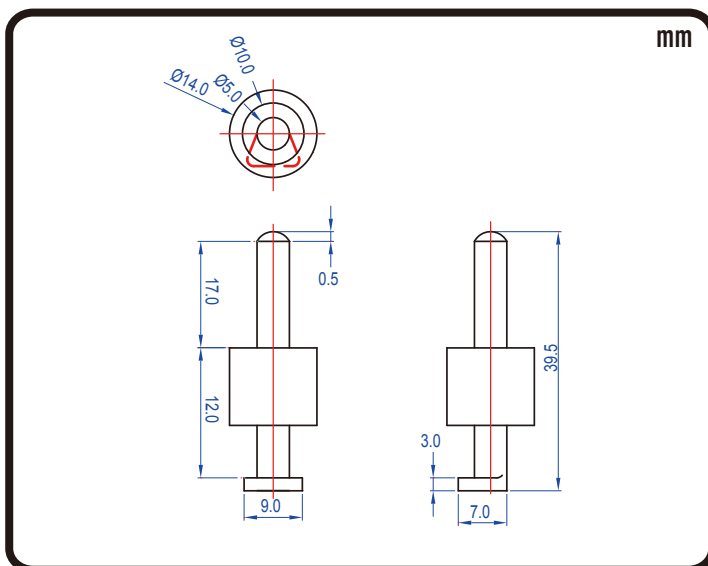

POWERSPORTS BATTERY

6N6-1B 6V 6AH(10HR)

6-Volt Conventional Battery Series

JIS
D5302

Specification

BATTERY TYPE NUMBER	VOLTAGE (V)	CAPACITY AH (10HR)	MAXIMUM DIMENSIONS						WEIGHT			
			MILLIMETERS(±2 mm)			INCHES (±1/16 in)			BATTERY ONLY		INCLUDE ACID AND PACKAGE	
			L	W	H	L	W	H	Kg	Lbs	Kg	Lbs
6N6-1B	6	6	99	56	109	3 7/8	2 3/16	4 1/4	0.80	1.76	1.42	3.13

Dimension

Terminal

Wire

CORPORATE HEADQUARTERS (TAICHUNG, TAIWAN)

4F-5, No. 925, Sec. 4, Taiwan Blvd., Taichung, 40767 Taiwan, R.O.C.
Tel : 886-4-2358-0578 Fax : 886-4-2358-0059
sales@yacht-battery.com

YACHT BATTERY USA, INC.

Tel : 1-610-689-0443 Fax : 1-888-373-6466
Dave.Beidler@yacht-battery.com
Bruce.Ash@yacht-battery.com