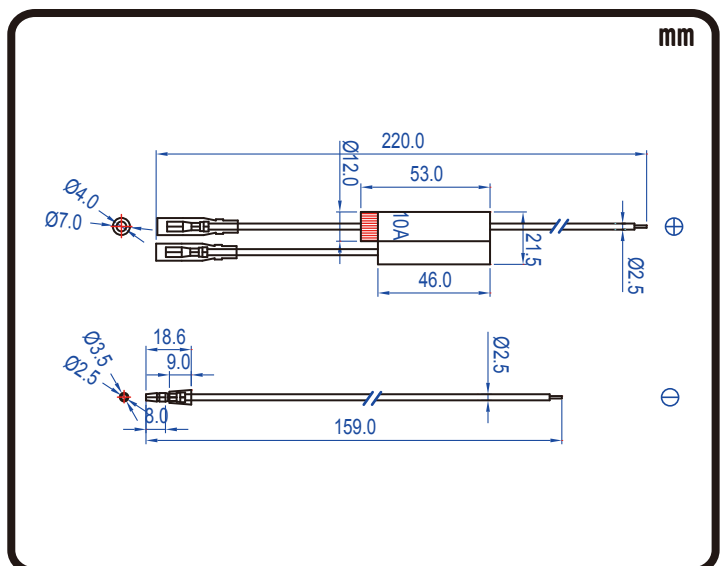

POWERSPORTS BATTERY

6N6-1B 6V 6AH(10HR)

6-Volt Conventional Battery Series

JIS
D5302

Specification

BATTERY TYPE NUMBER	VOLTAGE (V)	CAPACITY AH (10HR)	MAXIMUM DIMENSIONS						WEIGHT			
			MILLIMETERS(±2 mm)			INCHES (±1/16 in)			BATTERY ONLY		INCLUDE ACID AND PACKAGE	
			L	W	H	L	W	H	Kg	Lbs	Kg	Lbs
6N6-1B	6	6	99	56	109	3 7/8	2 3/16	4 1/4	0.80	1.76	1.42	3.13

Dimension

Terminal

Wire

CORPORATE HEADQUARTERS (TAICHUNG, TAIWAN)

4F-5, No. 925, Sec. 4, Taiwan Blvd., Taichung, 40767 Taiwan, R.O.C.
Tel : 886-4-2358-0578 Fax : 886-4-2358-0059
sales@yacht-battery.com

YACHT BATTERY USA, INC.