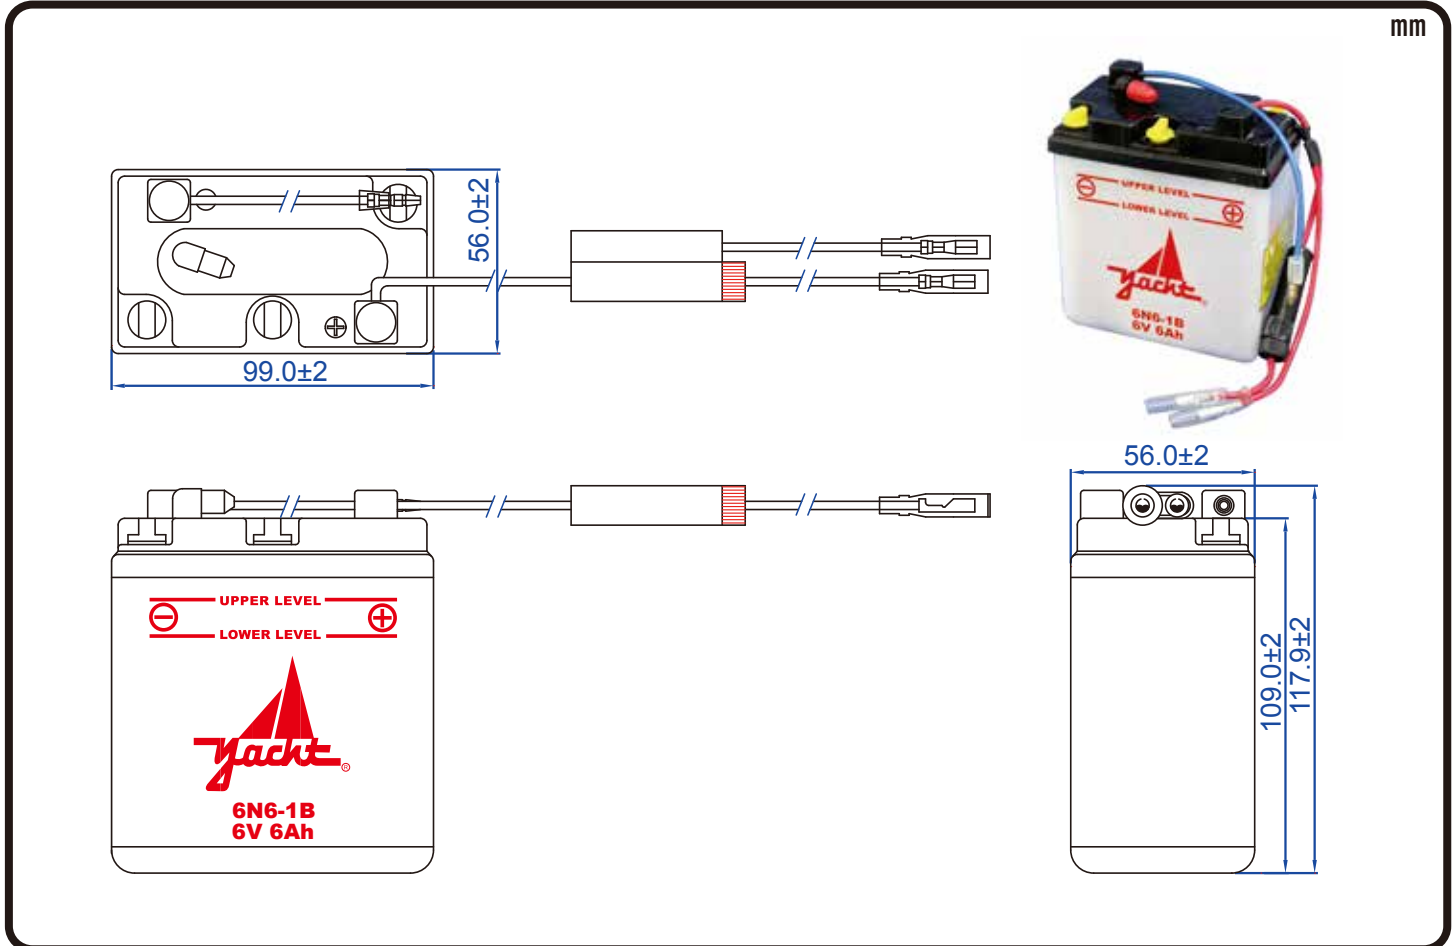

POWERSPORTS BATTERY

6N6-1B 6V 6AH(10HR)

6-Volt Conventional Battery Series

JIS
D5302

Specification

BATTERY TYPE NUMBER	VOLTAGE (V)	CAPACITY AH (10HR)	MAXIMUM DIMENSIONS						WEIGHT			
			MILLIMETERS(±2 mm)			INCHES (±1/16 in)			BATTERY ONLY		INCLUDE ACID AND PACKAGE	
			L	W	H	L	W	H	Kg	Lbs	Kg	Lbs
6N6-1B	6	6	99	56	109	3 7/8	2 3/16	4 1/4	0.80	1.76	1.42	3.13

Dimension