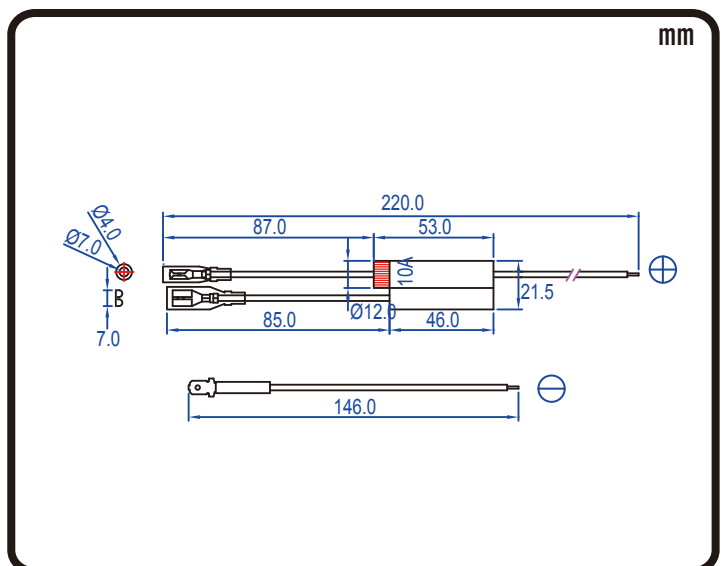

Wire

CORPORATE HEADQUARTERS (TAICHUNG, TAIWAN)

4F-5, No. 925, Sec. 4, Taiwan Blvd., Taichung, 40767 Taiwan, R.O.C.
Tel : 886-4-2358-0578 Fax : 886-4-2358-0059
sales@yacht-battery.com

YACHT BATTERY USA, INC.

Tel : 1-610-689-0443 Fax : 1-888-373-6466
Dave.Beidler@yacht-battery.com
Bruce.Ash@yacht-battery.com