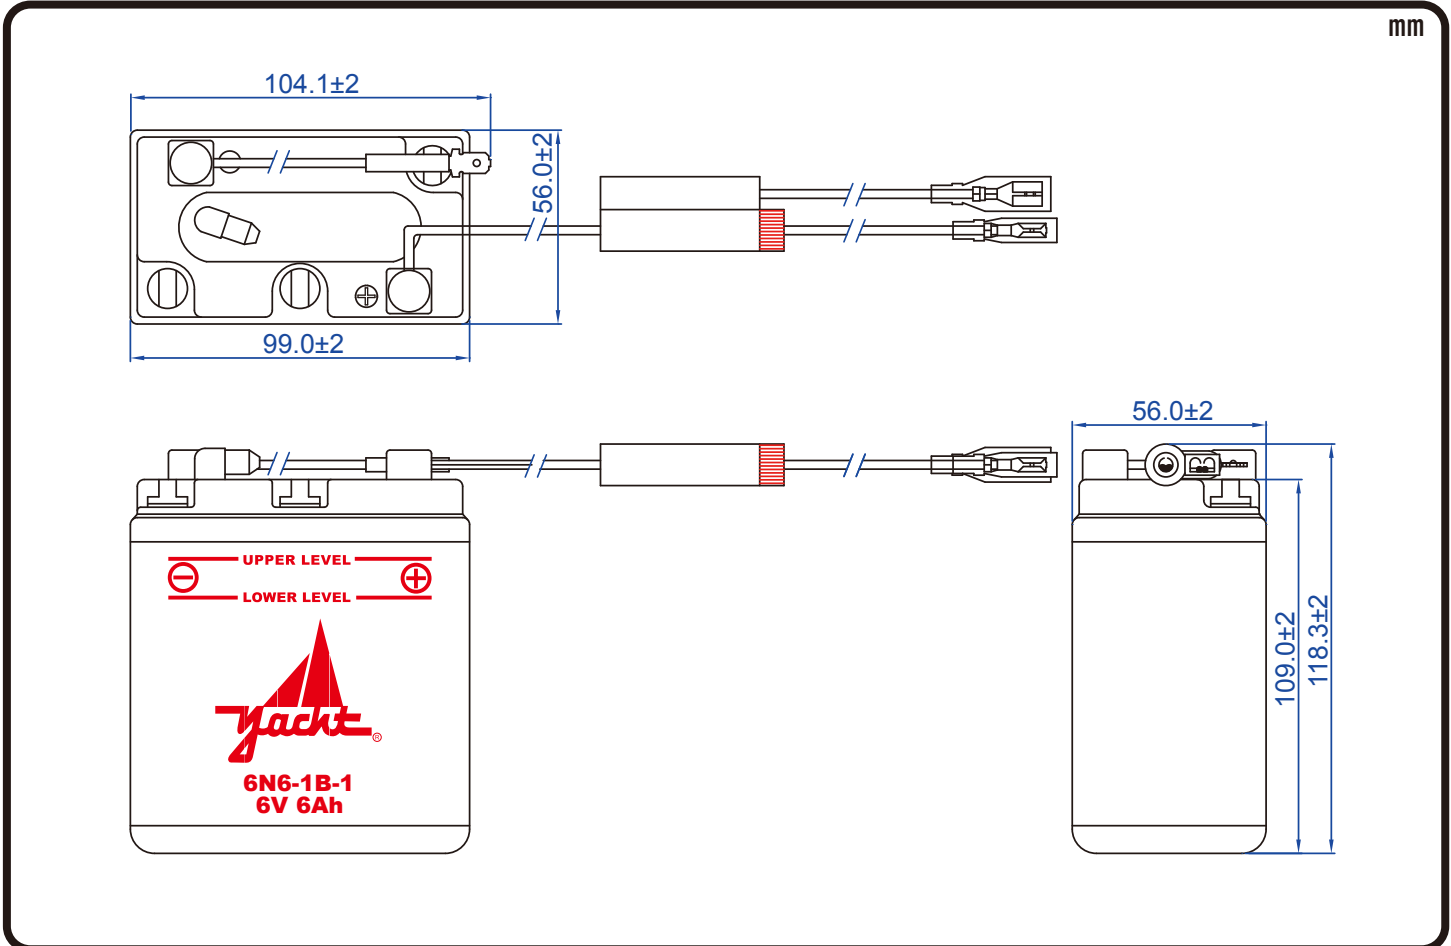

POWERSPORTS BATTERY

6-Volt Conventional Battery Series

6N6-1B-1 6V 6AH(10HR)

JIS
D5302

Specification

BATTERY TYPE NUMBER	VOLTAGE (V)	CAPACITY AH (10HR)	MAXIMUM DIMENSIONS						WEIGHT			
			MILLIMETERS(±2 mm)			INCHES (±1/16 in)			BATTERY ONLY		INCLUDE ACID AND PACKAGE	
			L	W	H	L	W	H	Kg	Lbs	Kg	Lbs
6N6-1B-1	6	6	99	56	109	3 7/8	2 3/16	4 1/4	0.80	1.76	1.42	3.13

Dimension

Terminal