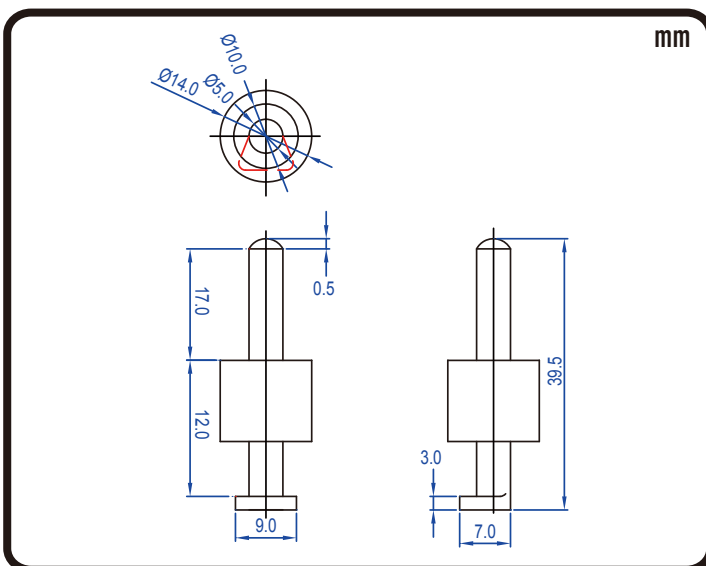

POWERSPORTS BATTERY

6-Volt Conventional Battery Series

6N6-1B-1 6V 6AH(10HR)

JIS
D5302

Specification

BATTERY TYPE NUMBER	VOLTAGE (V)	CAPACITY AH (10HR)	MAXIMUM DIMENSIONS						WEIGHT			
			MILLIMETERS(±2 mm)			INCHES (±1/16 in)			BATTERY ONLY		INCLUDE ACID AND PACKAGE	
			L	W	H	L	W	H	Kg	Lbs	Kg	Lbs
6N6-1B-1	6	6	99	56	109	3 7/8	2 3/16	4 1/4	0.80	1.76	1.42	3.13

Dimension

Terminal

Wire

CORPORATE HEADQUARTERS (TAICHUNG, TAIWAN)

4F-5, No. 925, Sec. 4, Taiwan Blvd., Taichung, 40767 Taiwan, R.O.C.
Tel : 886-4-2358-0578 Fax : 886-4-2358-0059
sales@yacht-battery.com

YACHT BATTERY USA, INC.

Tel : 1-610-689-0443 Fax : 1-888-373-6466
Dave.Beidler@yacht-battery.com
Bruce.Ash@yacht-battery.com