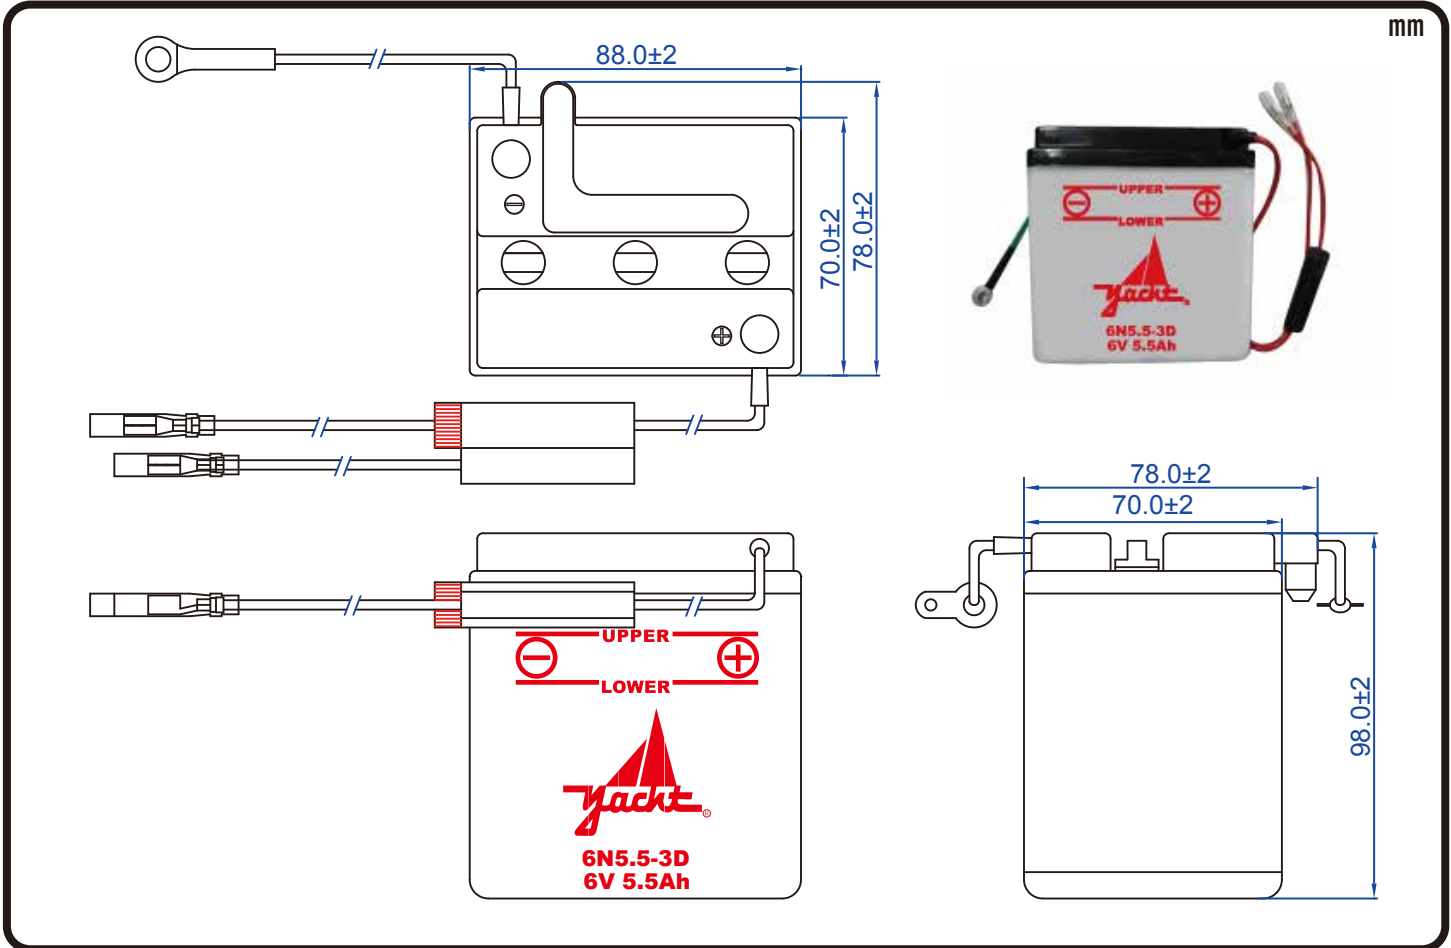

POWERSPORTS BATTERY

6-Volt Conventional Battery Series

6N5.5-3D 6V 5.5AH(10HR)

JIS
D5302

Specification

BATTERY TYPE NUMBER	VOLTAGE (V)	CAPACITY AH (10HR)	MAXIMUM DIMENSIONS						WEIGHT			
			MILLIMETERS (±2 mm)			INCHES (±1/16 in)			BATTERY ONLY		INCLUDE ACID AND PACKAGE	
			L	W	H	L	W	H	Kg	Lbs	Kg	Lbs
6N5.5-3D	6	5.5	88	70	98	3 7/16	2 3/4	3 7/8	0.80	1.76	1.46	3.22

Dimension