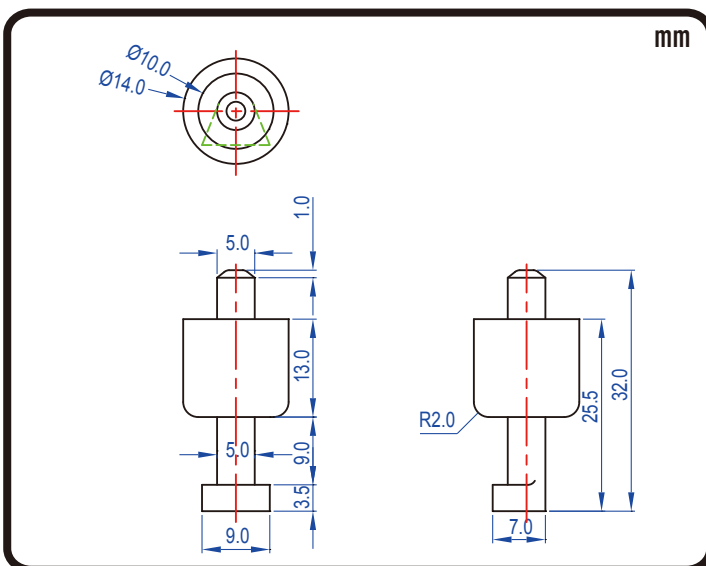

POWERSPORTS BATTERY

6-Volt Conventional Battery Series

6N5.5-3D 6V 5.5AH(10HR)

JIS
D5302

Specification

BATTERY TYPE NUMBER	VOLTAGE (V)	CAPACITY AH (10HR)	MAXIMUM DIMENSIONS						WEIGHT			
			MILLIMETERS (±2 mm)			INCHES (±1/16 in)			BATTERY ONLY		INCLUDE ACID AND PACKAGE	
			L	W	H	L	W	H	Kg	Lbs	Kg	Lbs
6N5.5-3D	6	5.5	88	70	98	3 7/16	2 3/4	3 7/8	0.80	1.76	1.46	3.22

Dimension

Terminal

Wire

CORPORATE HEADQUARTERS (TAICHUNG, TAIWAN)

4F-5, No. 925, Sec. 4, Taiwan Blvd., Taichung, 40767 Taiwan, R.O.C.
Tel : 886-4-2358-0578 Fax : 886-4-2358-0059
sales@yacht-battery.com

YACHT BATTERY USA, INC.

Tel : 1-610-689-0443 Fax : 1-888-373-6466
Dave.Beidler@yacht-battery.com
Bruce.Ash@yacht-battery.com