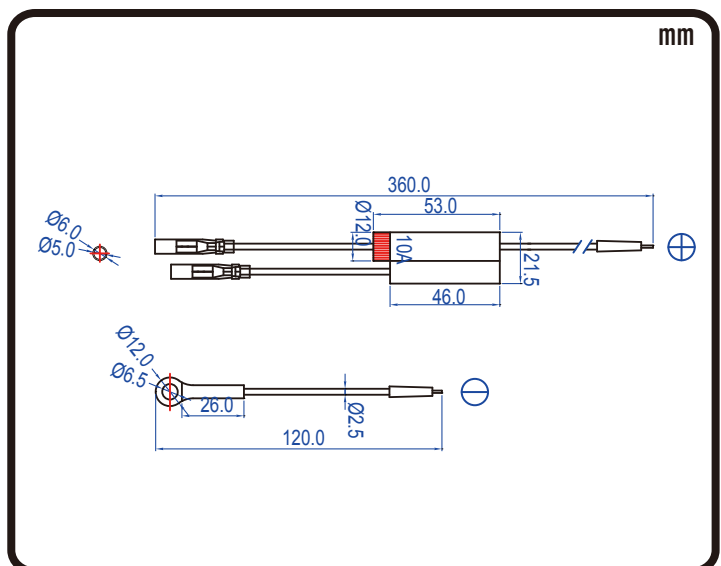

POWERSPORTS BATTERY

6-Volt Conventional Battery Series

6N5.5-3D 6V 5.5AH(10HR)

JIS
D5302

Specification

BATTERY TYPE NUMBER	VOLTAGE (V)	CAPACITY AH (10HR)	MAXIMUM DIMENSIONS						WEIGHT			
			MILLIMETERS (±2 mm)			INCHES (±1/16 in)			BATTERY ONLY		INCLUDE ACID AND PACKAGE	
			L	W	H	L	W	H	Kg	Lbs	Kg	Lbs
6N5.5-3D	6	5.5	88	70	98	3 7/16	2 3/4	3 7/8	0.80	1.76	1.46	3.22

Dimension

Terminal

Wire

CORPORATE HEADQUARTERS (TAICHUNG, TAIWAN)

4F-5, No. 925, Sec. 4, Taiwan Blvd., Taichung, 40767 Taiwan, R.O.C.
Tel : 886-4-2358-0578 Fax : 886-4-2358-0059
sales@yacht-battery.com

YACHT BATTERY USA, INC.