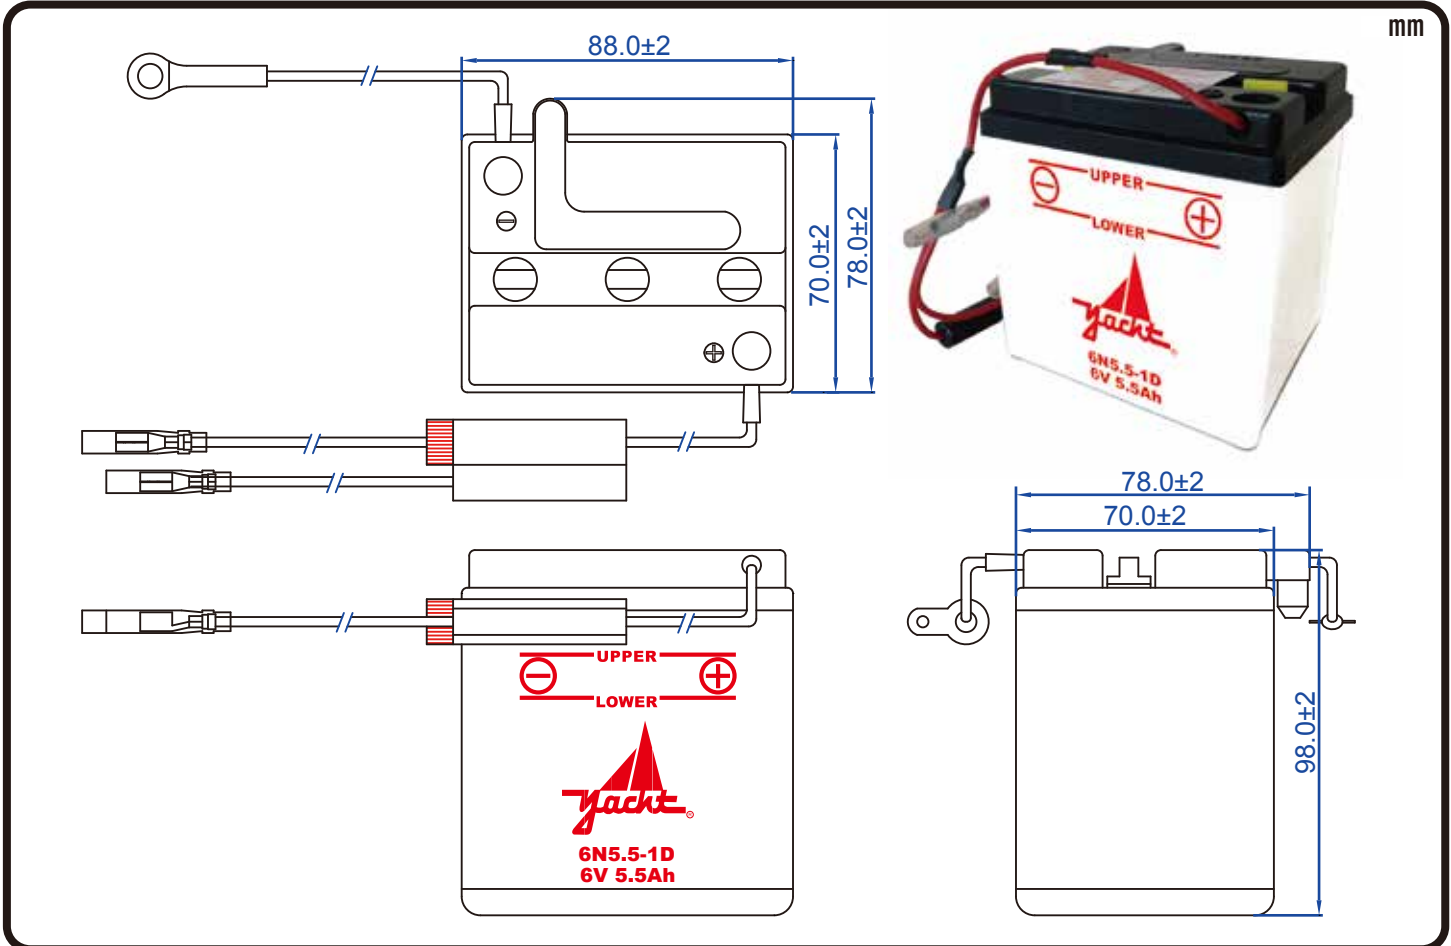

POWERSPORTS BATTERY

6-Volt Conventional Battery Series

6N5.5-1D 6V 5.5AH(10HR)

JIS
D5302

Specification

BATTERY TYPE NUMBER	VOLTAGE (V)	CAPACITY AH (10HR)	MAXIMUM DIMENSIONS						WEIGHT			
			MILLIMETERS (±2 mm)			INCHES (±1/16 in)			BATTERY ONLY		INCLUDE ACID AND PACKAGE	
			L	W	H	L	W	H	Kg	Lbs	Kg	Lbs
6N5.5-1D	6	5.5	88	70	98	3 7/16	2 3/4	3 7/8	0.80	1.76	1.46	3.22

Dimension