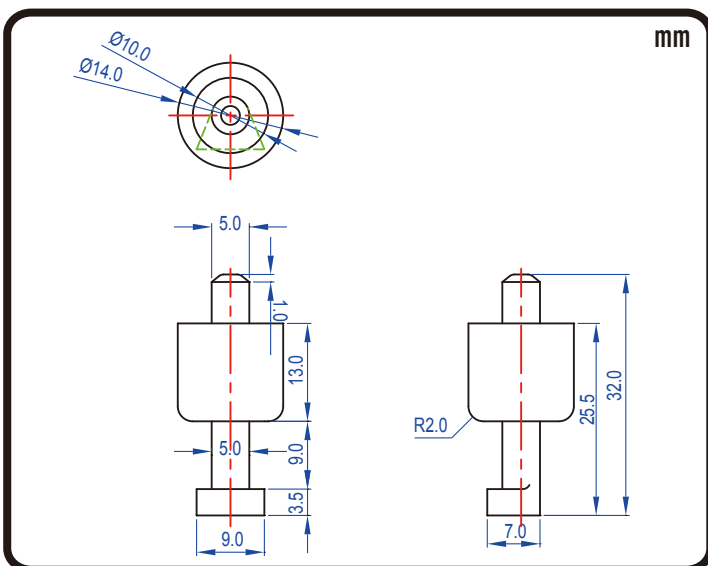

POWERSPORTS BATTERY

6-Volt Conventional Battery Series

6N5.5-1D 6V 5.5AH(10HR)

JIS
D5302

Specification

BATTERY TYPE NUMBER	VOLTAGE (V)	CAPACITY AH (10HR)	MAXIMUM DIMENSIONS						WEIGHT			
			MILLIMETERS (±2 mm)			INCHES (±1/16 in)			BATTERY ONLY		INCLUDE ACID AND PACKAGE	
			L	W	H	L	W	H	Kg	Lbs	Kg	Lbs
6N5.5-1D	6	5.5	88	70	98	3 7/16	2 3/4	3 7/8	0.80	1.76	1.46	3.22

Dimension

Terminal

Wire

CORPORATE HEADQUARTERS (TAICHUNG, TAIWAN)

4F-5, No. 925, Sec. 4, Taiwan Blvd., Taichung, 40767 Taiwan, R.O.C.
Tel : 886-4-2358-0578 Fax : 886-4-2358-0059
sales@yacht-battery.com

YACHT BATTERY USA, INC.