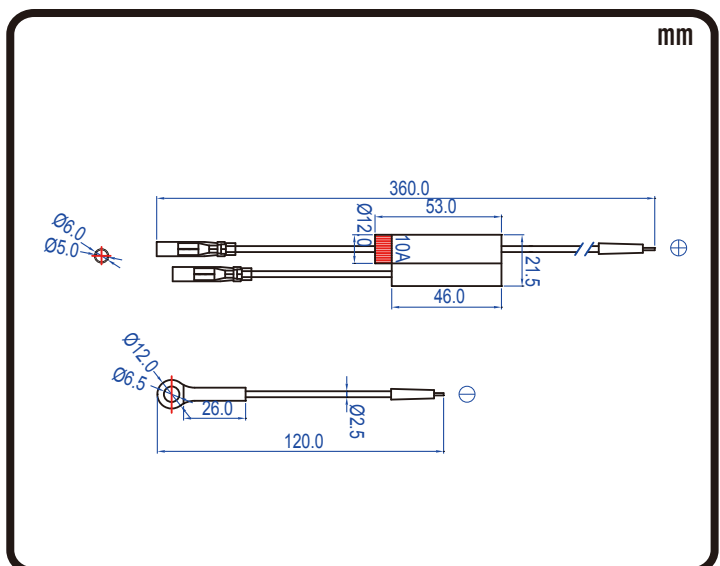

Wire

CORPORATE HEADQUARTERS (TAICHUNG, TAIWAN)

4F-5, No. 925, Sec. 4, Taiwan Blvd., Taichung, 40767 Taiwan, R.O.C.
Tel : 886-4-2358-0578 Fax : 886-4-2358-0059
sales@yacht-battery.com

YACHT BATTERY USA, INC.

Tel : 1-610-689-0443 Fax : 1-888-373-6466
Dave.Beidler@yacht-battery.com
Bruce.Ash@yacht-battery.com