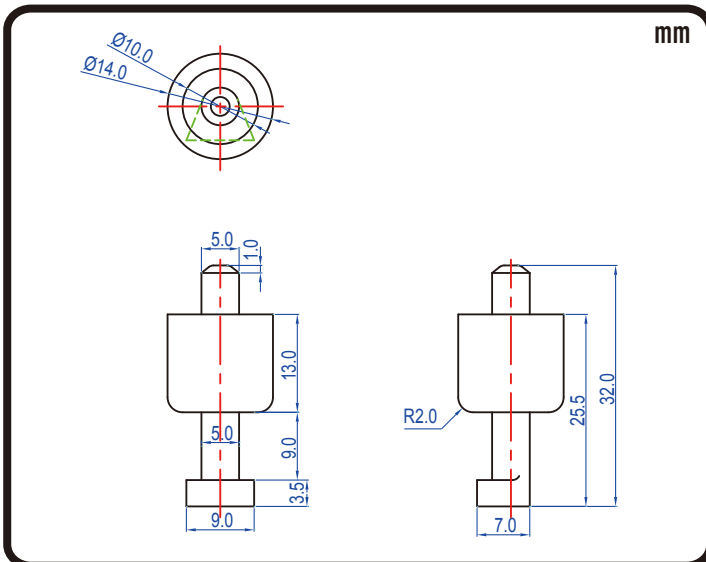

POWERSPORTS BATTERY

6-Volt Conventional Battery Series

6N5.5-1D-1 6V 5.5AH(10HR)

JIS D5302

Specification

BATTERY TYPE NUMBER	VOLTAGE (V)	CAPACITY AH (10HR)	MAXIMUM DIMENSIONS						WEIGHT			
			MILLIMETERS(±2 mm)			INCHES (±1/16 in)			BATTERY ONLY		INCLUDE ACID AND PACKAGE	
			L	W	H	L	W	H	Kg	Lbs	Kg	Lbs
6N5.5-1D-1	6	5.5	88	70	98	3 7/16	2 3/4	3 7/8	0.80	1.76	1.46	3.22

Dimension

Terminal

Wire

CORPORATE HEADQUARTERS (TAICHUNG, TAIWAN)

4F-5, No. 925, Sec. 4, Taiwan Blvd., Taichung, 40767 Taiwan, R.O.C.
Tel : 886-4-2358-0578 Fax : 886-4-2358-0059
sales@yacht-battery.com

YACHT BATTERY USA, INC.

Tel : 1-610-689-0443 Fax : 1-888-373-6466
Dave.Beidler@yacht-battery.com
Bruce.Ash@yacht-battery.com