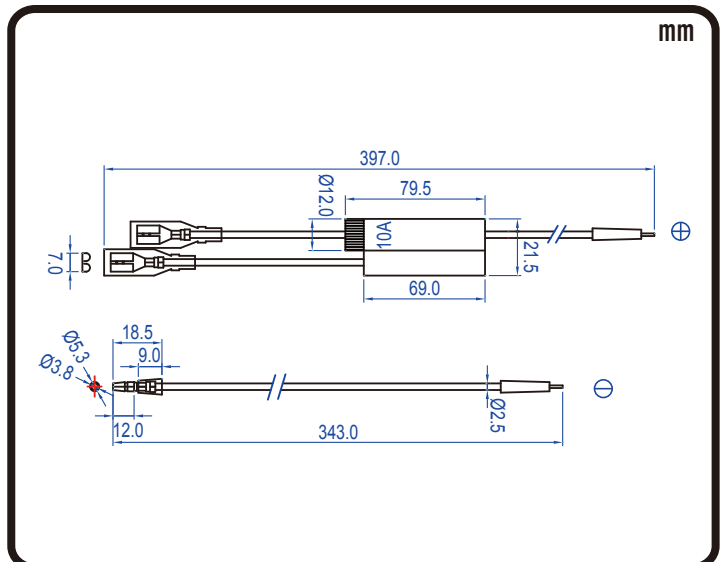

Wire

CORPORATE HEADQUARTERS (TAICHUNG, TAIWAN)

4F-5, No. 925, Sec. 4, Taiwan Blvd., Taichung, 40767 Taiwan, R.O.C.
Tel : 886-4-2358-0578 Fax : 886-4-2358-0059
sales@yacht-battery.com

YACHT BATTERY USA, INC.

Tel : 1-610-689-0443 Fax : 1-888-373-6466
Dave.Beidler@yacht-battery.com
Bruce.Ash@yacht-battery.com