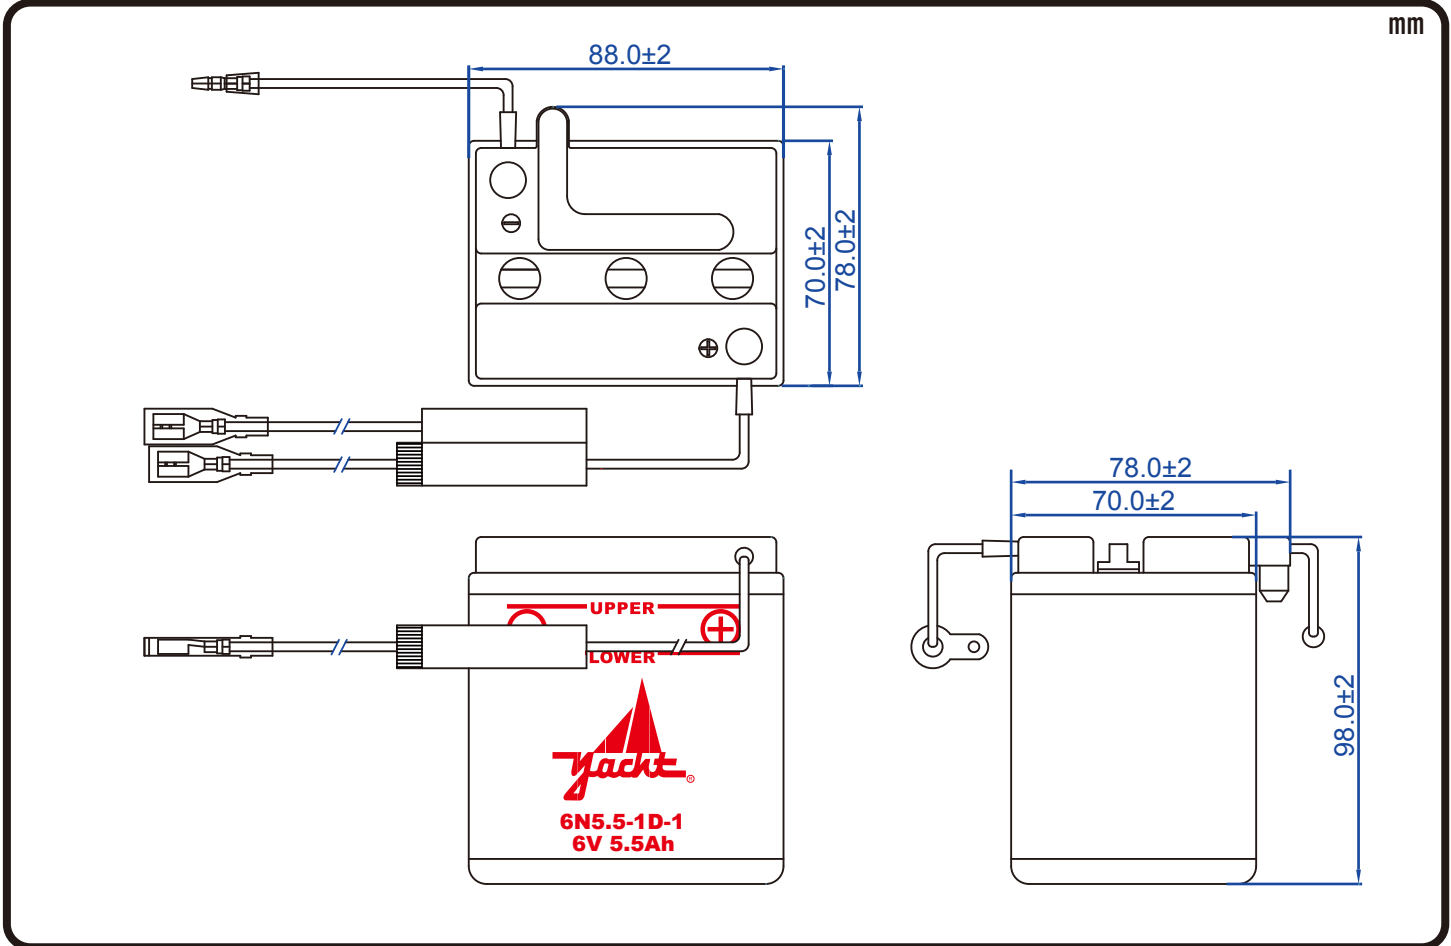

### Specification

BATTERY TYPE NUMBER	VOLTAGE (V)	CAPACITY AH (10HR)	MAXIMUM DIMENSIONS						WEIGHT			
			MILLIMETERS(±2 mm)			INCHES (±1/16 in)			BATTERY ONLY		INCLUDE ACID AND PACKAGE	
			L	W	H	L	W	H	Kg	Lbs	Kg	Lbs
6N5.5-1D-1	6	5.5	88	70	98	3 7/16	2 3/4	3 7/8	0.80	1.76	1.46	3.22

### Dimension