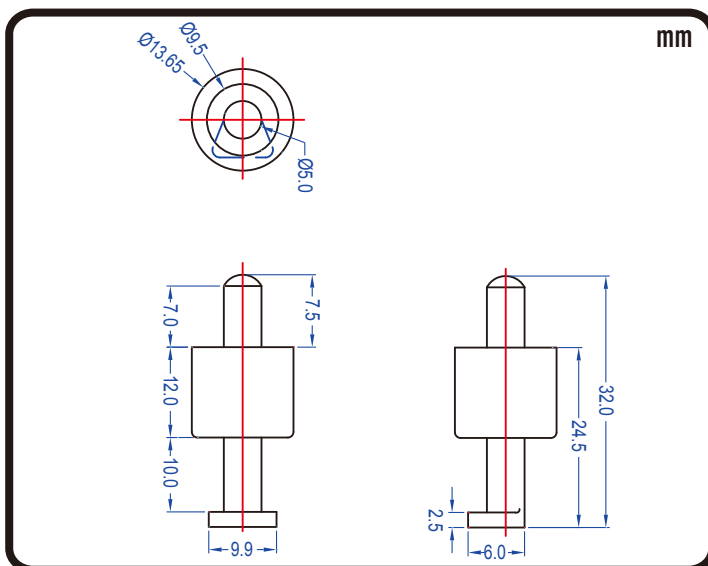

POWERSPORTS BATTERY

6-Volt Conventional Battery Series

6N4B-2A-5 6V 4AH(10HR)

JIS
D5302

Specification

BATTERY TYPE NUMBER	VOLTAGE (V)	CAPACITY AH (10HR)	MAXIMUM DIMENSIONS						WEIGHT			
			MILLIMETERS (±2 mm)			INCHES (±1/16 in)			BATTERY ONLY		INCLUDE ACID AND PACKAGE	
			L	W	H	L	W	H	Kg	Lbs	Kg	Lbs
6N4B-2A-5	6	4	101	47	95	3 15/16	1 7/8	3 3/4	0.70	1.54	1.32	2.91

Dimension

Terminal

Wire

CORPORATE HEADQUARTERS (TAICHUNG, TAIWAN)
4F-5, No. 925, Sec. 4, Taiwan Blvd., Taichung, 40767 Taiwan, R.O.C.
Tel : 886-4-2358-0578 Fax : 886-4-2358-0059
sales@yacht-battery.com

YACHT BATTERY USA, INC.
Tel : 1-610-689-0443 Fax : 1-888-373-6466
Dave.Beidler@yacht-battery.com
Bruce.Ash@yacht-battery.com