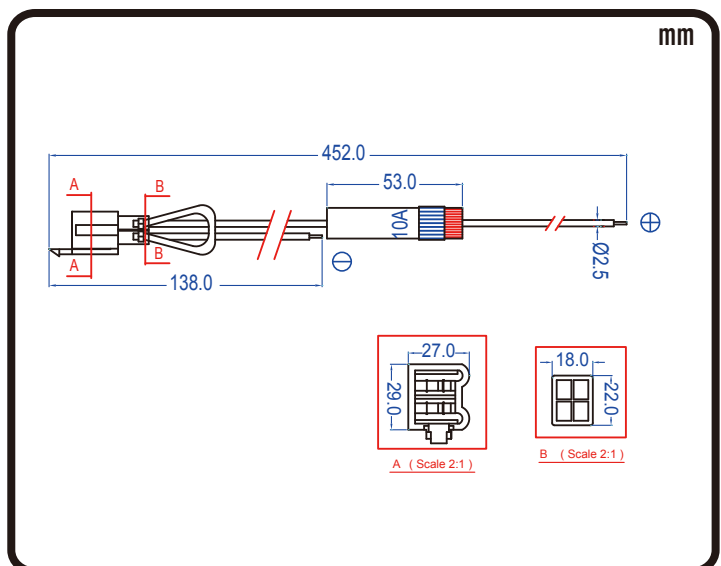

POWERSPORTS BATTERY

6-Volt Conventional Battery Series

6N4B-2A-5 6V 4AH(10HR)

JIS
D5302

Specification

BATTERY TYPE NUMBER	VOLTAGE (V)	CAPACITY AH (10HR)	MAXIMUM DIMENSIONS						WEIGHT			
			MILLIMETERS (±2 mm)			INCHES (±1/16 in)			BATTERY ONLY		INCLUDE ACID AND PACKAGE	
			L	W	H	L	W	H	Kg	Lbs	Kg	Lbs
6N4B-2A-5	6	4	101	47	95	3 15/16	1 7/8	3 3/4	0.70	1.54	1.32	2.91

Dimension

Terminal

Wire

CORPORATE HEADQUARTERS (TAICHUNG, TAIWAN)
 4F-5, No. 925, Sec. 4, Taiwan Blvd., Taichung, 40767 Taiwan, R.O.C.
 Tel : 886-4-2358-0578 Fax : 886-4-2358-0059
 sales@yacht-battery.com