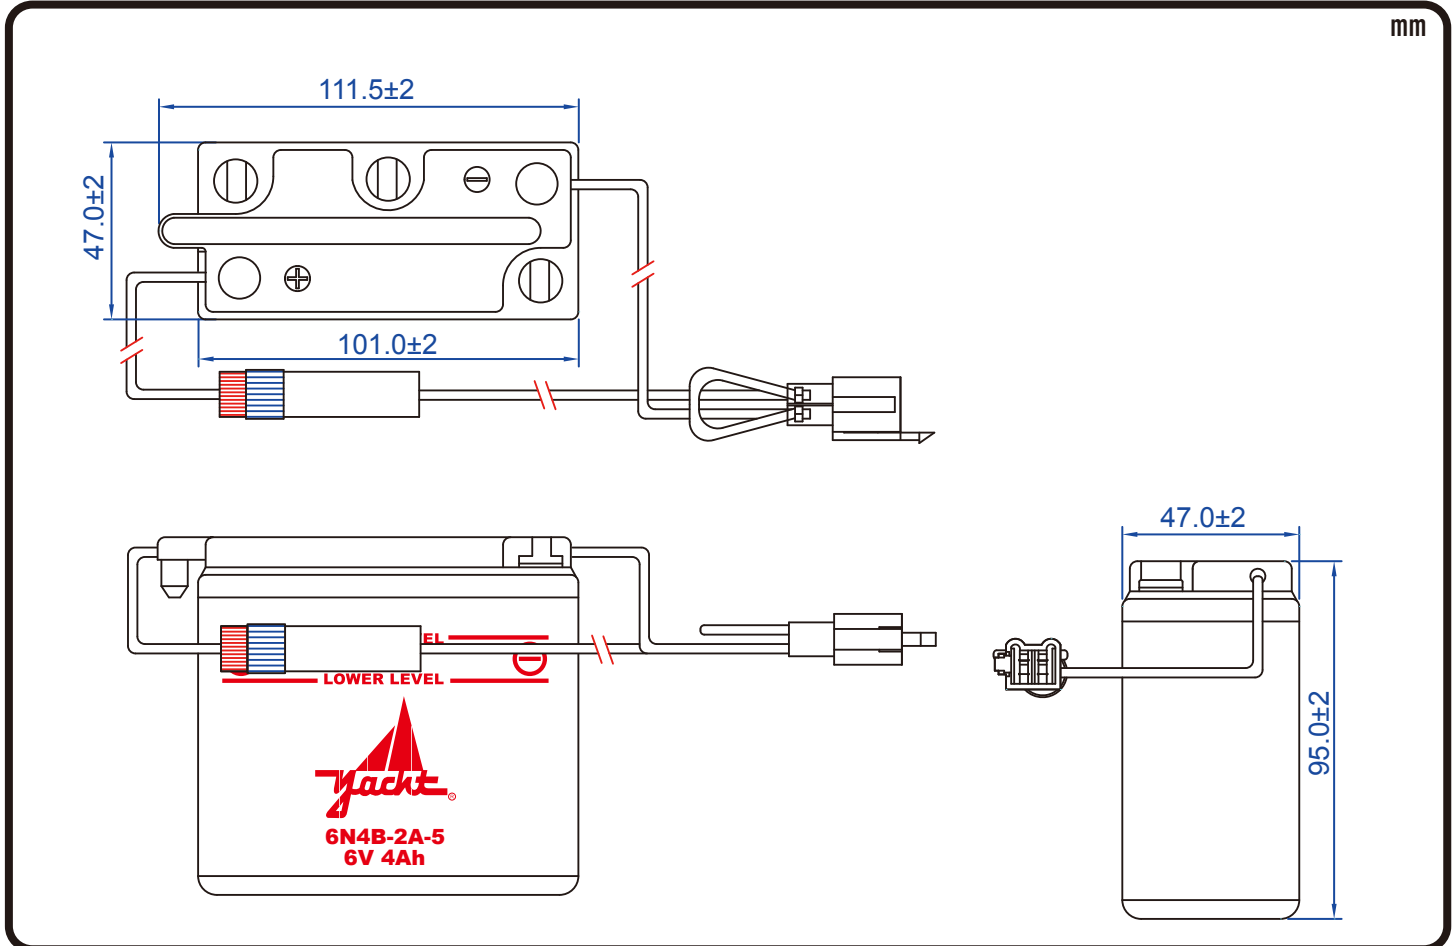

POWERSPORTS BATTERY

6-Volt Conventional Battery Series

6N4B-2A-5 6V 4AH(10HR)

JIS
D5302

Specification

BATTERY TYPE NUMBER	VOLTAGE (V)	CAPACITY AH (10HR)	MAXIMUM DIMENSIONS						WEIGHT			
			MILLIMETERS (±2 mm)			INCHES (±1/16 in)			BATTERY ONLY		INCLUDE ACID AND PACKAGE	
			L	W	H	L	W	H	Kg	Lbs	Kg	Lbs
6N4B-2A-5	6	4	101	47	95	3 15/16	1 7/8	3 3/4	0.70	1.54	1.32	2.91

Dimension