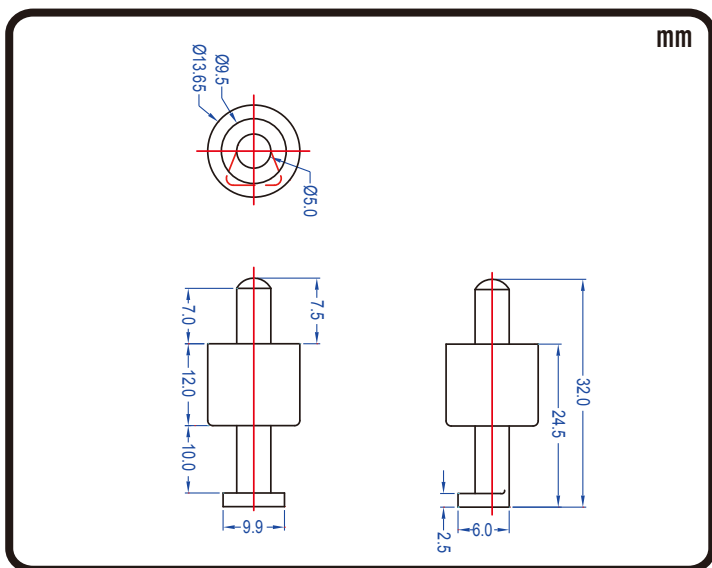

POWERSPORTS BATTERY

6-Volt Conventional Battery Series

6N4B-2A-1 6V 4AH(10HR)

JIS D5302

Specification

BATTERY TYPE NUMBER	VOLTAGE (V)	CAPACITY AH (10HR)	MAXIMUM DIMENSIONS						WEIGHT			
			MILLIMETERS(±2 mm)			INCHES (±1/16 in)			BATTERY ONLY		INCLUDE ACID AND PACKAGE	
			L	W	H	L	W	H	Kg	Lbs	Kg	Lbs
6N4B-2A-1	6	4	101	47	95	3 15/16	1 7/8	3 3/4	0.70	1.54	1.32	2.91

Dimension

Terminal

Wire

CORPORATE HEADQUARTERS (TAICHUNG, TAIWAN)

4F-5, No. 925, Sec. 4, Taiwan Blvd., Taichung, 40767 Taiwan, R.O.C.
Tel : 886-4-2358-0578 Fax : 886-4-2358-0059
sales@yacht-battery.com

YACHT BATTERY USA, INC.

Tel : 1-610-689-0443 Fax : 1-888-373-6466
Dave.Beidler@yacht-battery.com
Bruce.Ash@yacht-battery.com