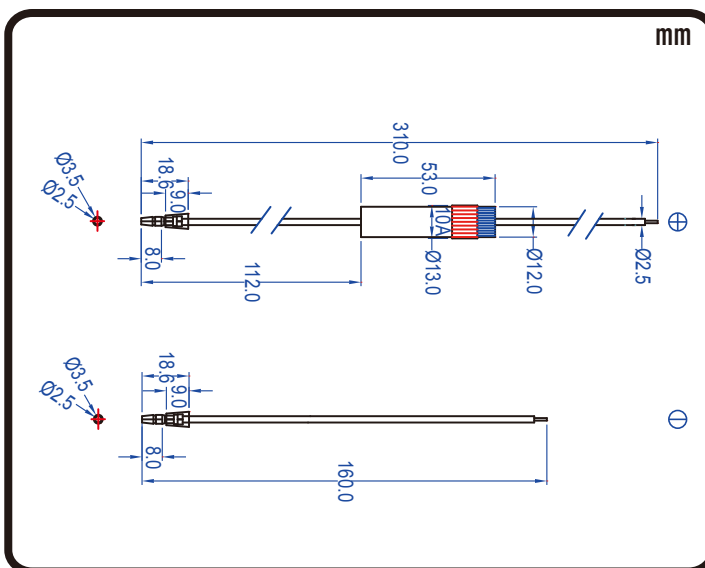

Wire

CORPORATE HEADQUARTERS (TAICHUNG, TAIWAN)

4F-5, No. 925, Sec. 4, Taiwan Blvd., Taichung, 40767 Taiwan, R.O.C.
Tel : 886-4-2358-0578 Fax : 886-4-2358-0059
sales@yacht-battery.com

YACHT BATTERY USA, INC.

Tel : 1-610-689-0443 Fax : 1-888-373-6466
Dave.Beidler@yacht-battery.com
Bruce.Ash@yacht-battery.com