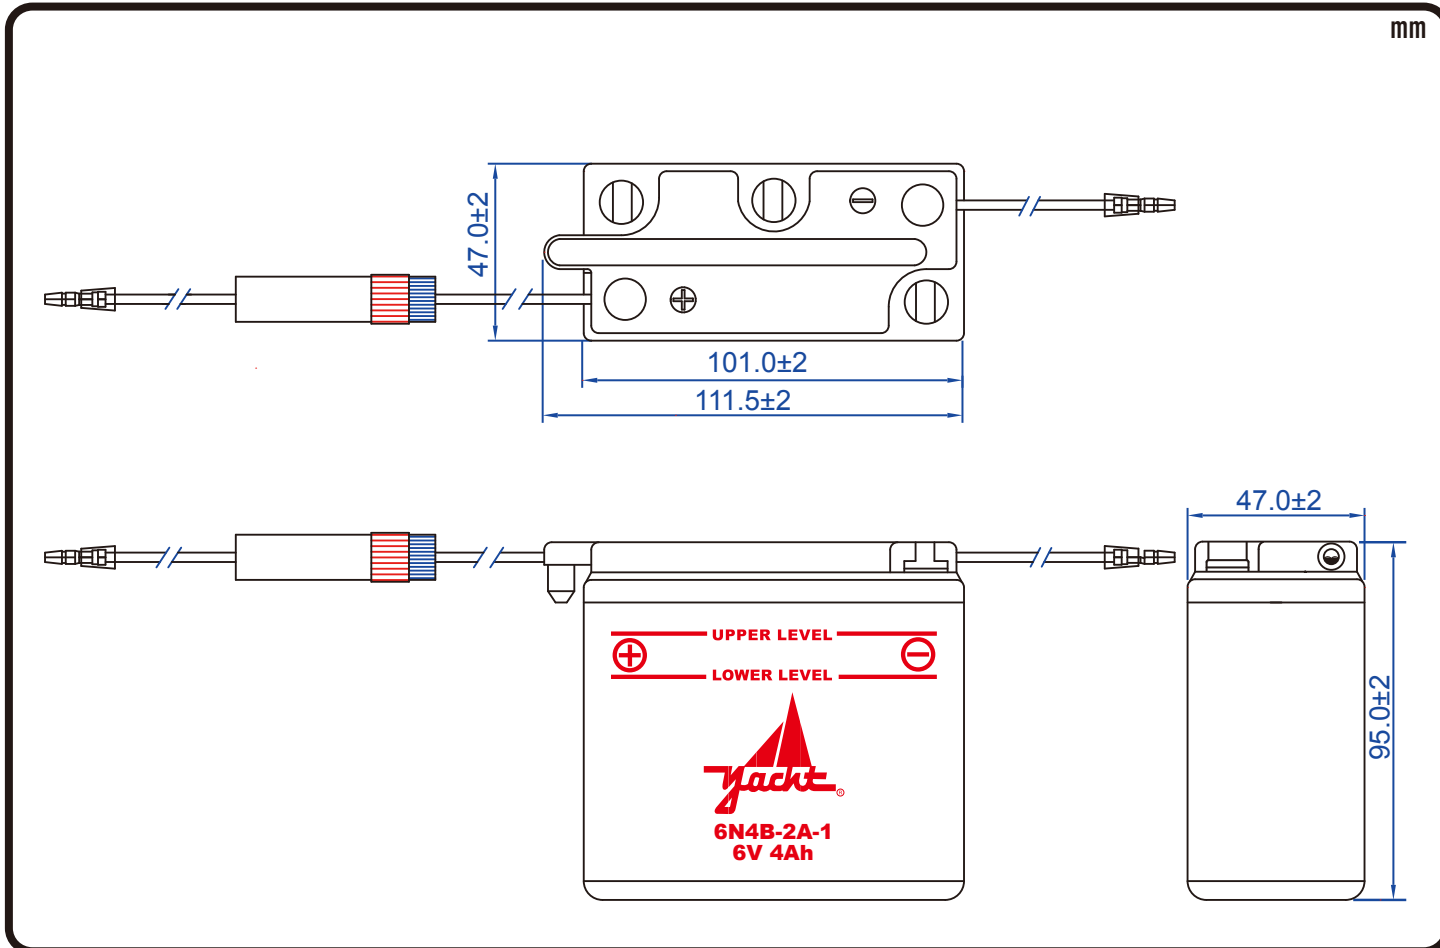

POWERSPORTS BATTERY

6-Volt Conventional Battery Series

6N4B-2A-1 6V 4AH(10HR)

JIS D5302

Specification

BATTERY TYPE NUMBER	VOLTAGE (V)	CAPACITY AH (10HR)	MAXIMUM DIMENSIONS						WEIGHT			
			MILLIMETERS(±2 mm)			INCHES (±1/16 in)			BATTERY ONLY		INCLUDE ACID AND PACKAGE	
			L	W	H	L	W	H	Kg	Lbs	Kg	Lbs
6N4B-2A-1	6	4	101	47	95	3 15/16	1 7/8	3 3/4	0.70	1.54	1.32	2.91

Dimension