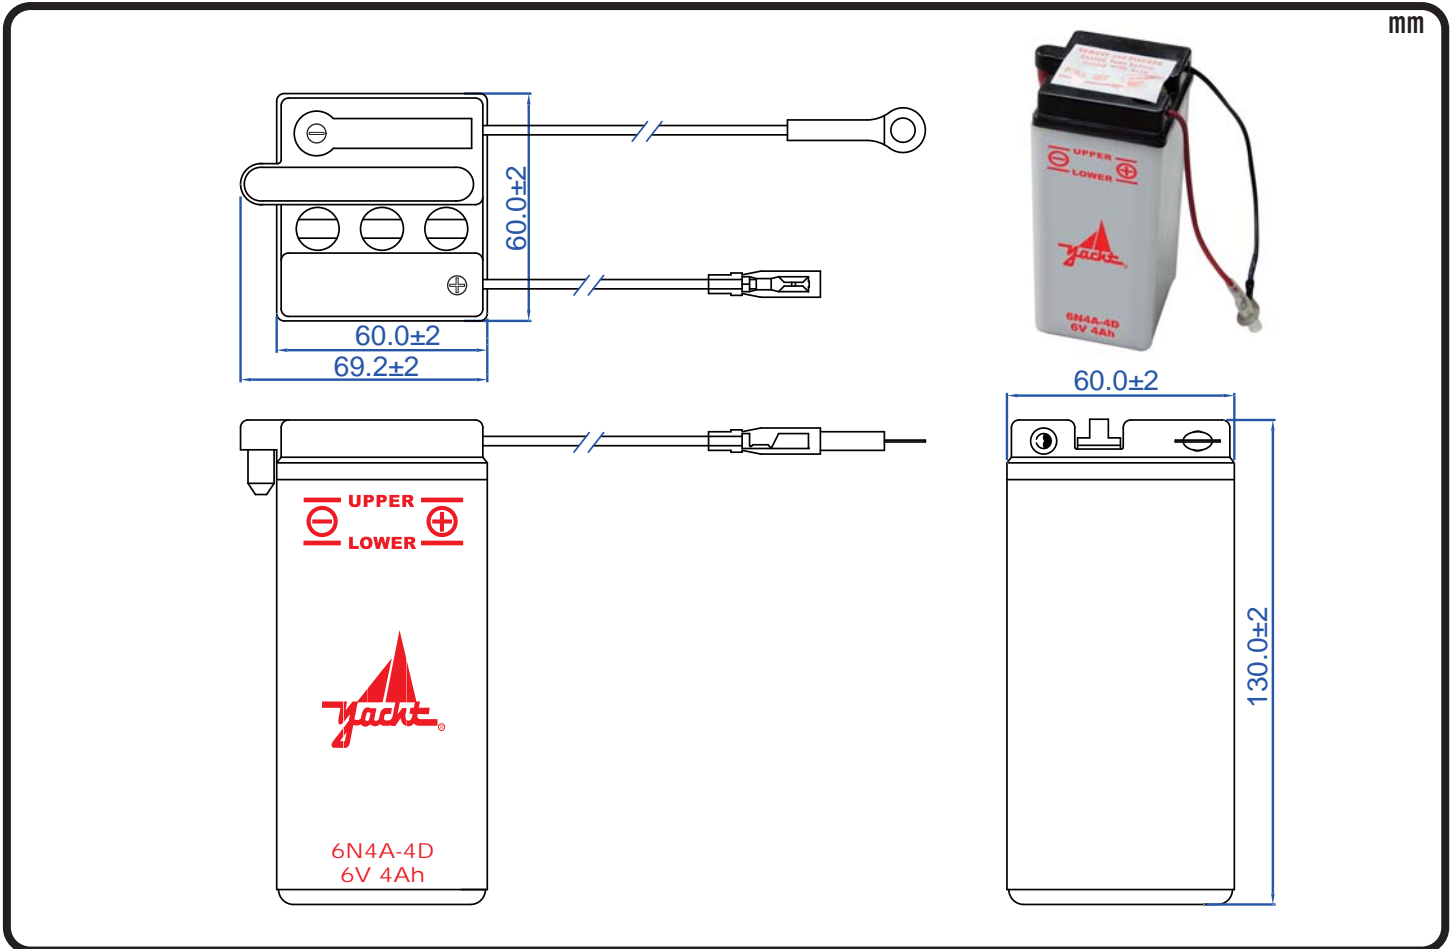

POWERSPORTS BATTERY

6-Volt Conventional Battery Series

6N4A-4D 6V 4AH(10HR)

JIS D5302

Specification

BATTERY TYPE NUMBER	VOLTAGE (V)	CAPACITY AH (10HR)	MAXIMUM DIMENSIONS						WEIGHT			
			MILLIMETERS(±2 mm)			INCHES (±1/16 in)			BATTERY ONLY		INCLUDE ACID AND PACKAGE	
			L	W	H	L	W	H	Kg	Lbs	Kg	Lbs
6N4A-4D	6	4	60	60	130	2 3/8	2 3/8	5 1/8	0.70	1.54	1.28	2.82

Dimension

Terminal