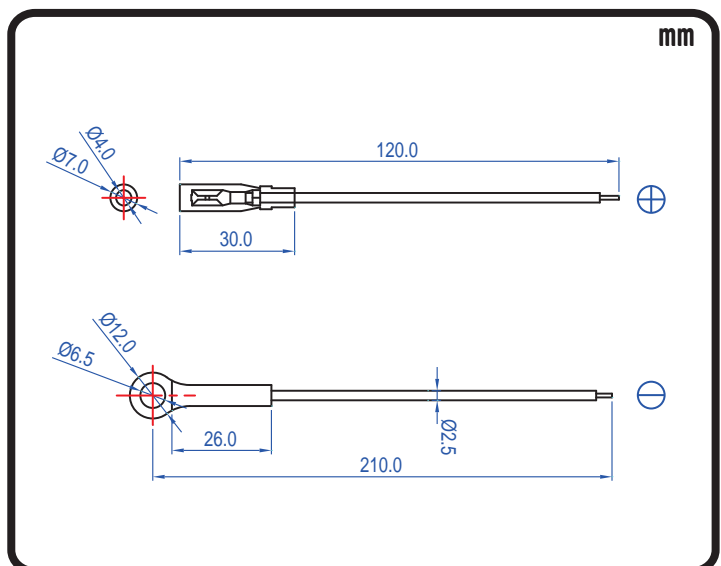

POWERSPORTS BATTERY

6-Volt Conventional Battery Series

6N4A-4D 6V 4AH(10HR)

JIS D5302

Specification

BATTERY TYPE NUMBER	VOLTAGE (V)	CAPACITY AH (10HR)	MAXIMUM DIMENSIONS						WEIGHT			
			MILLIMETERS(±2 mm)			INCHES (±1/16 in)			BATTERY ONLY		INCLUDE ACID AND PACKAGE	
			L	W	H	L	W	H	Kg	Lbs	Kg	Lbs
6N4A-4D	6	4	60	60	130	2 3/8	2 3/8	5 1/8	0.70	1.54	1.28	2.82

Dimension

Terminal

Wire

CORPORATE HEADQUARTERS (TAICHUNG, TAIWAN)

4F-5, No. 925, Sec. 4, Taiwan Blvd., Taichung, 40767 Taiwan, R.O.C.
 Tel : 886-4-2358-0578 Fax : 886-4-2358-0059
 sales@yacht-battery.com

YACHT BATTERY USA, INC.