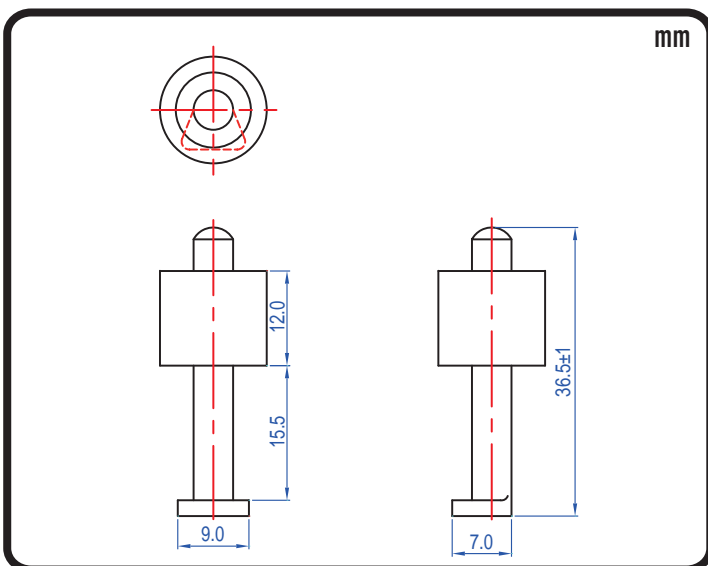

POWERSPORTS BATTERY

6-Volt Conventional Battery Series

6N4A-4D 6V 4AH(10HR)

JIS D5302

Specification

BATTERY TYPE NUMBER	VOLTAGE (V)	CAPACITY AH (10HR)	MAXIMUM DIMENSIONS						WEIGHT			
			MILLIMETERS(±2 mm)			INCHES (±1/16 in)			BATTERY ONLY		INCLUDE ACID AND PACKAGE	
			L	W	H	L	W	H	Kg	Lbs	Kg	Lbs
6N4A-4D	6	4	60	60	130	2 3/8	2 3/8	5 1/8	0.70	1.54	1.28	2.82

Dimension

Terminal

Wire

CORPORATE HEADQUARTERS (TAICHUNG, TAIWAN)

4F-5, No. 925, Sec. 4, Taiwan Blvd., Taichung, 40767 Taiwan, R.O.C.
Tel : 886-4-2358-0578 Fax : 886-4-2358-0059
sales@yacht-battery.com

YACHT BATTERY USA, INC.

Tel : 1-610-689-0443 Fax : 1-888-373-6466
Dave.Beidler@yacht-battery.com
Bruce.Ash@yacht-battery.com