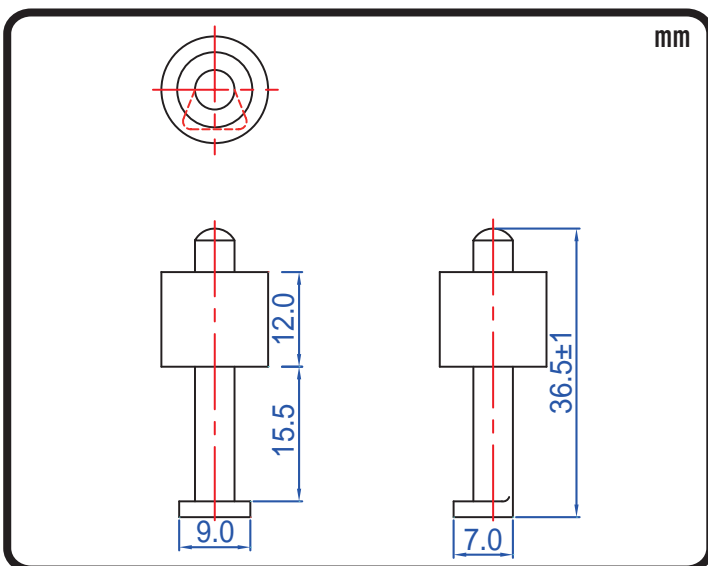

POWERSPORTS BATTERY

6-Volt Conventional Battery Series

6N4A-4D-1 6V 4AH(10HR)

JIS
D5302

Specification

BATTERY TYPE NUMBER	VOLTAGE (V)	CAPACITY AH (10HR)	MAXIMUM DIMENSIONS						WEIGHT			
			MILLIMETERS(±2 mm)			INCHES (±1/16 in)			BATTERY ONLY		INCLUDE ACID AND PACKAGE	
			L	W	H	L	W	H	Kg	Lbs	Kg	Lbs
6N4A-4D-1	6	4	60	60	130	2 3/8	2 3/8	5 1/8	0.70	1.54	1.28	2.82

Dimension

Terminal

Wire

CORPORATE HEADQUARTERS (TAICHUNG, TAIWAN)

4F-5, No. 925, Sec. 4, Taiwan Blvd., Taichung, 40767 Taiwan, R.O.C.
Tel : 886-4-2358-0578 Fax : 886-4-2358-0059
sales@yacht-battery.com

YACHT BATTERY USA, INC.

Tel : 1-610-689-0443 Fax : 1-888-373-6466
Dave.Beidler@yacht-battery.com
Bruce.Ash@yacht-battery.com