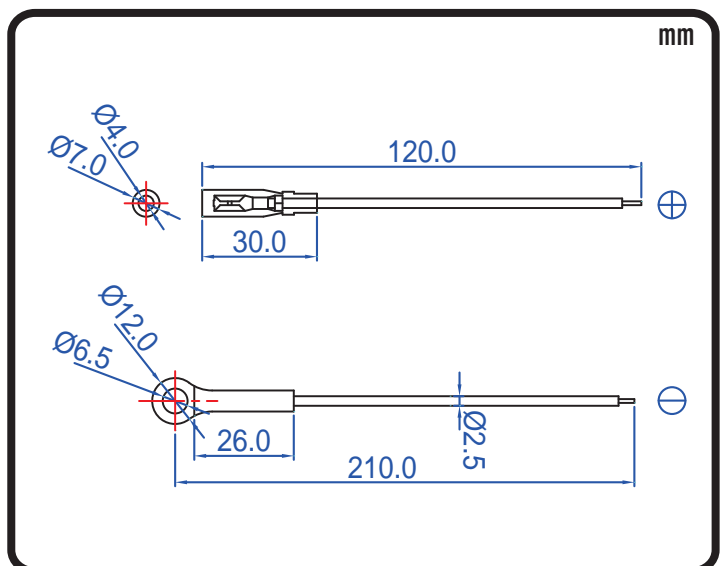

POWERSPORTS BATTERY

6-Volt Conventional Battery Series

6N4A-4D-1 6V 4AH(10HR)

JIS
D5302

Specification

| BATTERY TYPE NUMBER | VOLTAGE (V) | CAPACITY AH (10HR) | MAXIMUM DIMENSIONS | | | | | | WEIGHT | | | |
|---------------------|-------------|--------------------|--------------------|----|-----|-------------------|-------|-------|--------------|------|--------------------------|------|
| | | | MILLIMETERS(±2 mm) | | | INCHES (±1/16 in) | | | BATTERY ONLY | | INCLUDE ACID AND PACKAGE | |
| | | | L | W | H | L | W | H | Kg | Lbs | Kg | Lbs |
| 6N4A-4D-1 | 6 | 4 | 60 | 60 | 130 | 2 3/8 | 2 3/8 | 5 1/8 | 0.70 | 1.54 | 1.28 | 2.82 |

Dimension

Terminal

Wire

CORPORATE HEADQUARTERS (TAICHUNG, TAIWAN)

4F-5, No. 925, Sec. 4, Taiwan Blvd., Taichung, 40767 Taiwan, R.O.C.
Tel : 886-4-2358-0578 Fax : 886-4-2358-0059
sales@yacht-battery.com

YACHT BATTERY USA, INC.