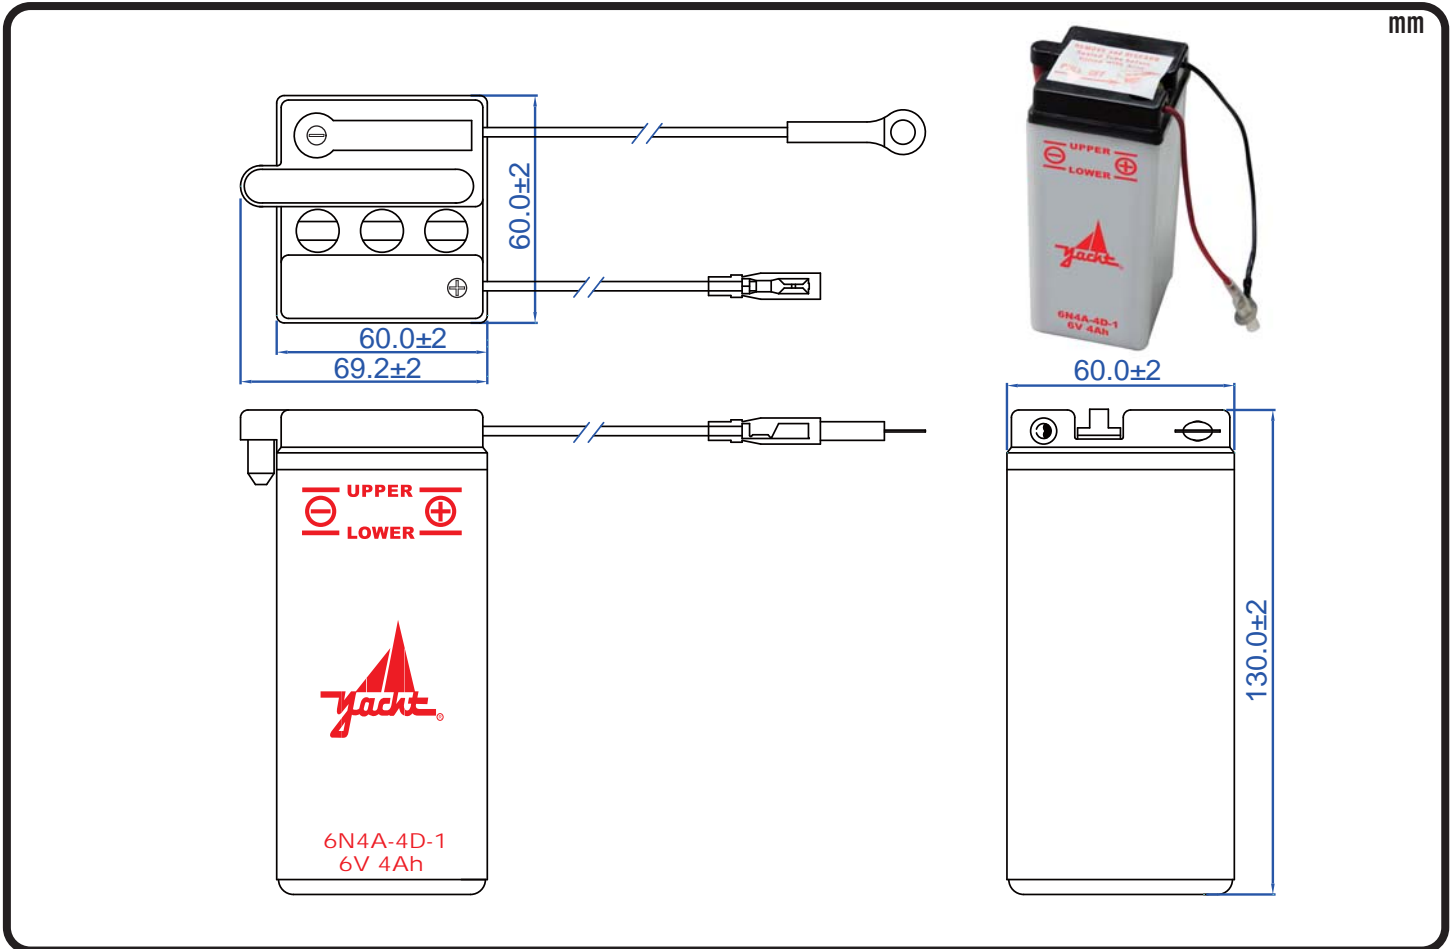

POWERSPORTS BATTERY

6-Volt Conventional Battery Series

6N4A-4D-1 6V 4AH(10HR)

JIS
D5302

Specification

BATTERY TYPE NUMBER	VOLTAGE (V)	CAPACITY AH (10HR)	MAXIMUM DIMENSIONS						WEIGHT			
			MILLIMETERS(±2 mm)			INCHES (±1/16 in)			BATTERY ONLY		INCLUDE ACID AND PACKAGE	
			L	W	H	L	W	H	Kg	Lbs	Kg	Lbs
6N4A-4D-1	6	4	60	60	130	2 3/8	2 3/8	5 1/8	0.70	1.54	1.28	2.82

Dimension

Terminal