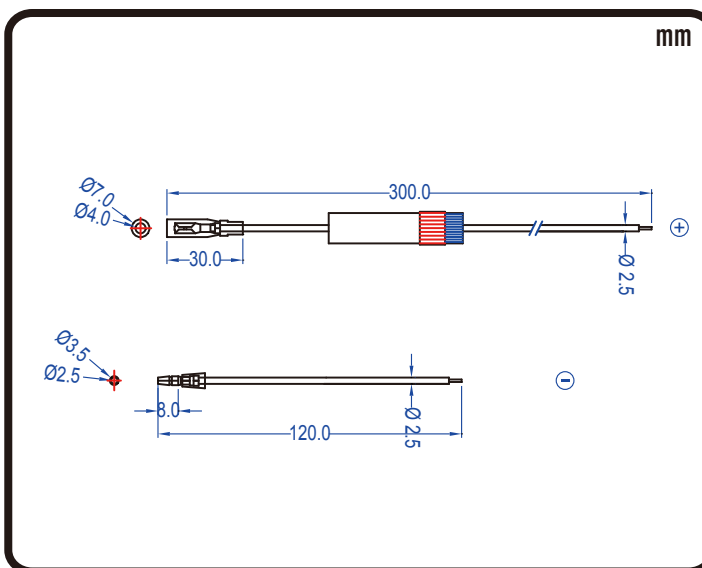

Wire

CORPORATE HEADQUARTERS (TAICHUNG, TAIWAN)

4F-5, No. 925, Sec. 4, Taiwan Blvd., Taichung, 40767 Taiwan, R.O.C.
Tel : 886-4-2358-0578 Fax : 886-4-2358-0059
sales@yacht-battery.com

YACHT BATTERY USA, INC.

Tel : 1-610-689-0443 Fax : 1-888-373-6466
Dave.Beidler@yacht-battery.com
Bruce.Ash@yacht-battery.com