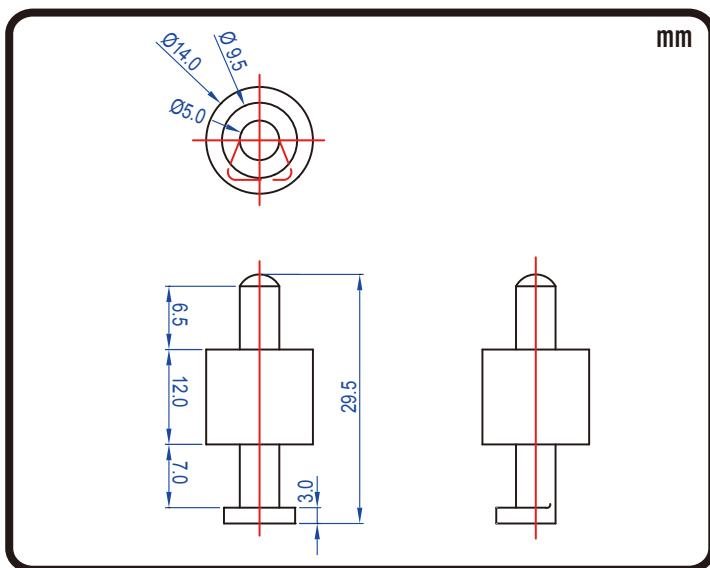

POWERSPORTS BATTERY

6-Volt Conventional Battery Series

6N4-2A-7 6V 4AH(10HR)

JIS D5302

Specification

BATTERY TYPE NUMBER	VOLTAGE (V)	CAPACITY AH (10HR)	MAXIMUM DIMENSIONS						WEIGHT			
			MILLIMETERS(±2 mm)			INCHES (±1/16 in)			BATTERY ONLY		INCLUDE ACID AND PACKAGE	
			L	W	H	L	W	H	Kg	Lbs	Kg	Lbs
6N4-2A-7	6	4	71	71	94	2 13/16	2 13/16	3 11/16	0.60	1.32	1.17	2.58

Dimension

Terminal

Wire

CORPORATE HEADQUARTERS (TAICHUNG, TAIWAN)

4F-5, No. 925, Sec. 4, Taiwan Blvd., Taichung, 40767 Taiwan, R.O.C.
Tel : 886-4-2358-0578 Fax : 886-4-2358-0059
sales@yacht-battery.com

YACHT BATTERY USA, INC.

Tel : 1-610-689-0443 Fax : 1-888-373-6466
Dave.Beidler@yacht-battery.com
Bruce.Ash@yacht-battery.com