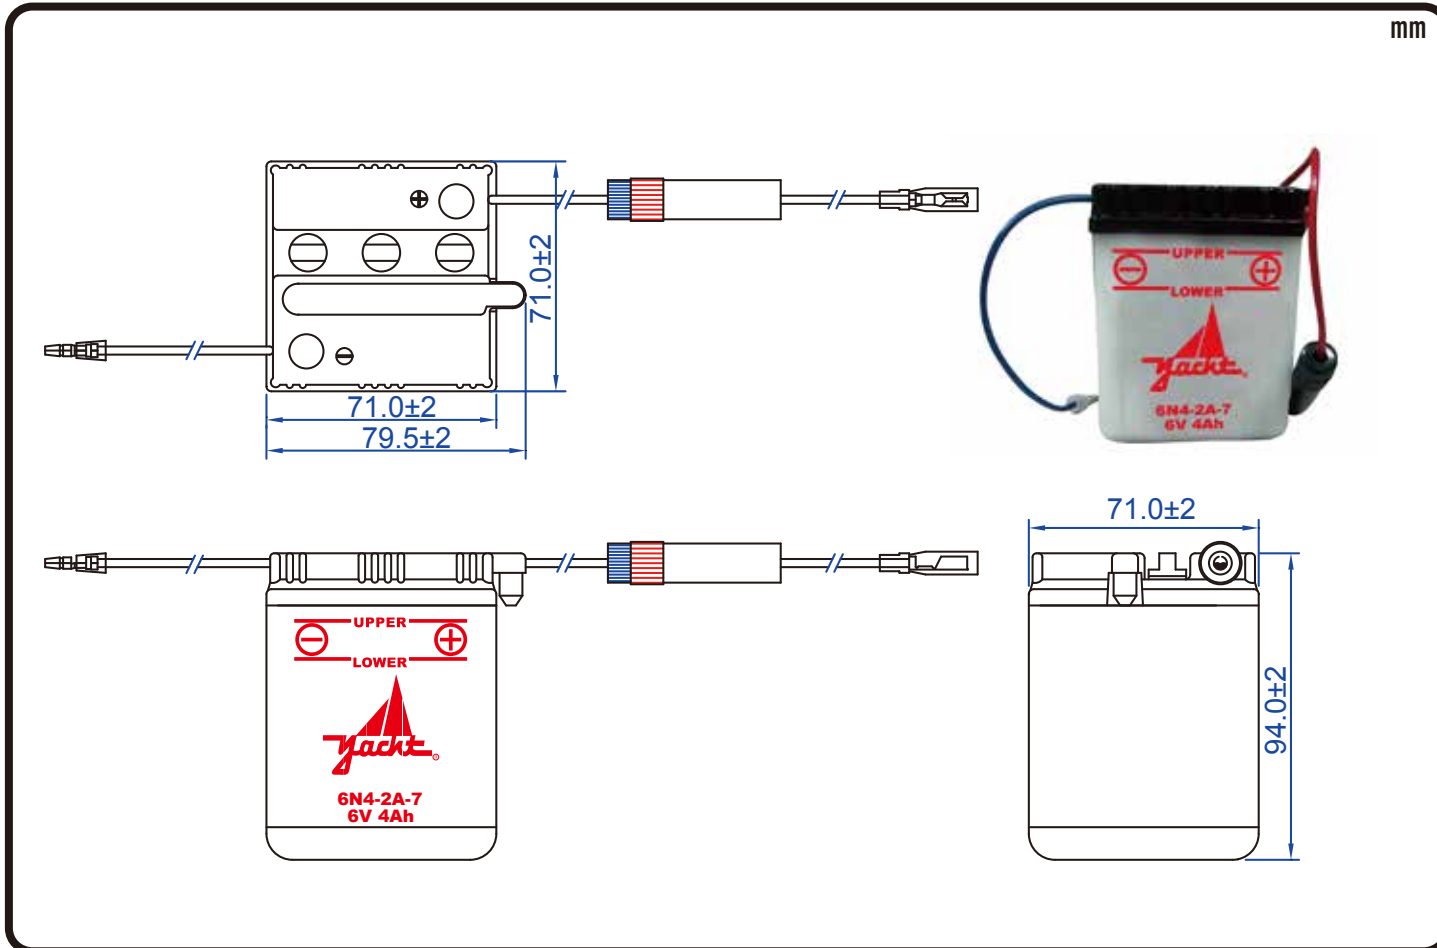

POWERSPORTS BATTERY

6-Volt Conventional Battery Series

6N4-2A-7 6V 4AH(10HR)

JIS D5302

Specification

BATTERY TYPE NUMBER	VOLTAGE (V)	CAPACITY AH (10HR)	MAXIMUM DIMENSIONS						WEIGHT			
			MILLIMETERS(±2 mm)			INCHES (±1/16 in)			BATTERY ONLY		INCLUDE ACID AND PACKAGE	
			L	W	H	L	W	H	Kg	Lbs	Kg	Lbs
6N4-2A-7	6	4	71	71	94	2 13/16	2 13/16	3 11/16	0.60	1.32	1.17	2.58

Dimension