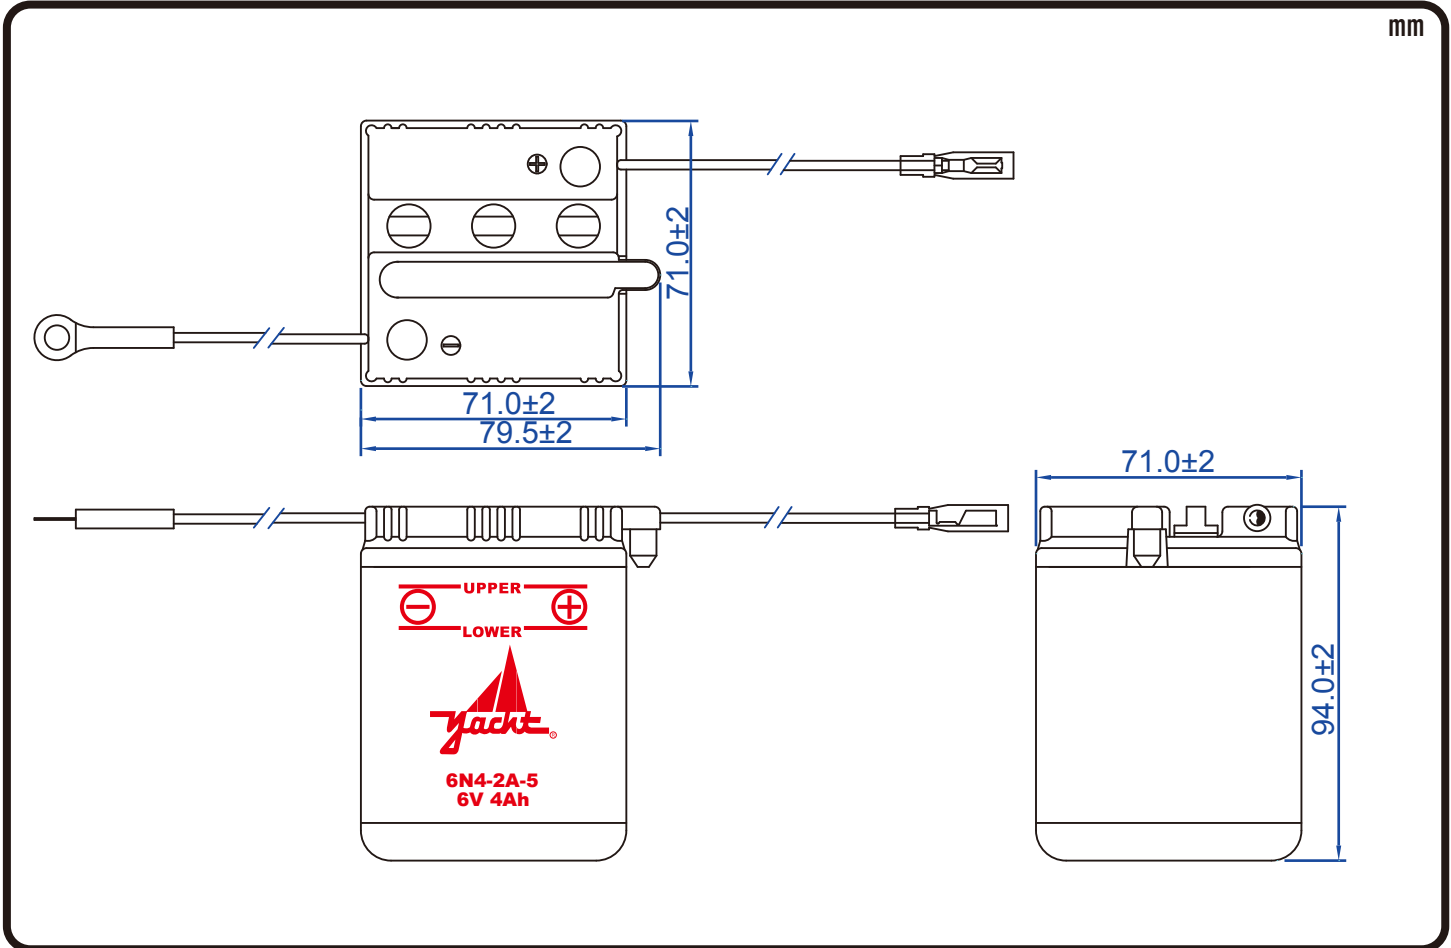

POWERSPORTS BATTERY

6-Volt Conventional Battery Series

6N4-2A-5 6V 4AH(10HR)

JIS
D5302

Specification

BATTERY TYPE NUMBER	VOLTAGE (V)	CAPACITY AH (10HR)	MAXIMUM DIMENSIONS						WEIGHT			
			MILLIMETERS(±2 mm)			INCHES (±1/16 in)			BATTERY ONLY		INCLUDE ACID AND PACKAGE	
			L	W	H	L	W	H	Kg	Lbs	Kg	Lbs
6N4-2A-5	6	4	71	71	94	2 13/16	2 13/16	3 11/16	0.60	1.32	1.17	2.58

Dimension