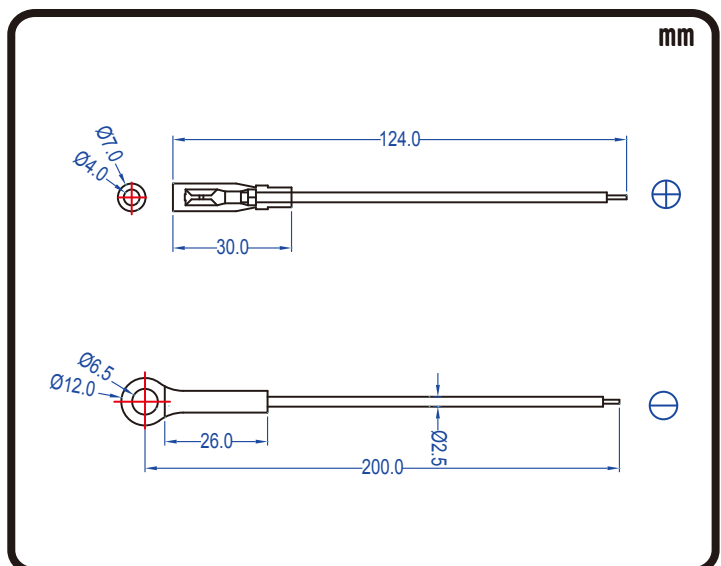

Wire

CORPORATE HEADQUARTERS (TAICHUNG, TAIWAN)

4F-5, No. 925, Sec. 4, Taiwan Blvd., Taichung, 40767 Taiwan, R.O.C.
Tel : 886-4-2358-0578 Fax : 886-4-2358-0059
sales@yacht-battery.com

YACHT BATTERY USA, INC.

Tel : 1-610-689-0443 Fax : 1-888-373-6466
Dave.Beidler@yacht-battery.com
Bruce.Ash@yacht-battery.com