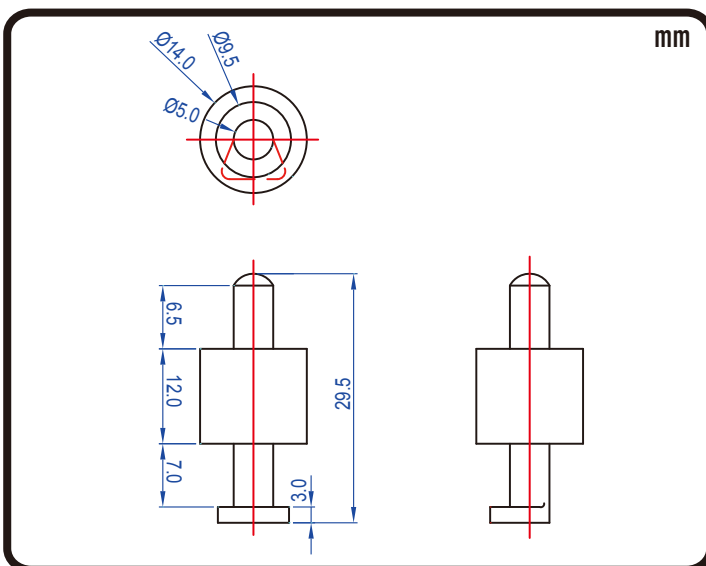

POWERSPORTS BATTERY

6-Volt Conventional Battery Series

6N4-2A-5 6V 4AH(10HR)

JIS
D5302

Specification

BATTERY TYPE NUMBER	VOLTAGE (V)	CAPACITY AH (10HR)	MAXIMUM DIMENSIONS						WEIGHT			
			MILLIMETERS(±2 mm)			INCHES (±1/16 in)			BATTERY ONLY		INCLUDE ACID AND PACKAGE	
			L	W	H	L	W	H	Kg	Lbs	Kg	Lbs
6N4-2A-5	6	4	71	71	94	2 13/16	2 13/16	3 11/16	0.60	1.32	1.17	2.58

Dimension

Terminal

Wire

CORPORATE HEADQUARTERS (TAICHUNG, TAIWAN)

4F-5, No. 925, Sec. 4, Taiwan Blvd., Taichung, 40767 Taiwan, R.O.C.
Tel : 886-4-2358-0578 Fax : 886-4-2358-0059
sales@yacht-battery.com

YACHT BATTERY USA, INC.

Tel : 1-610-689-0443 Fax : 1-888-373-6466
Dave.Beidler@yacht-battery.com
Bruce.Ash@yacht-battery.com