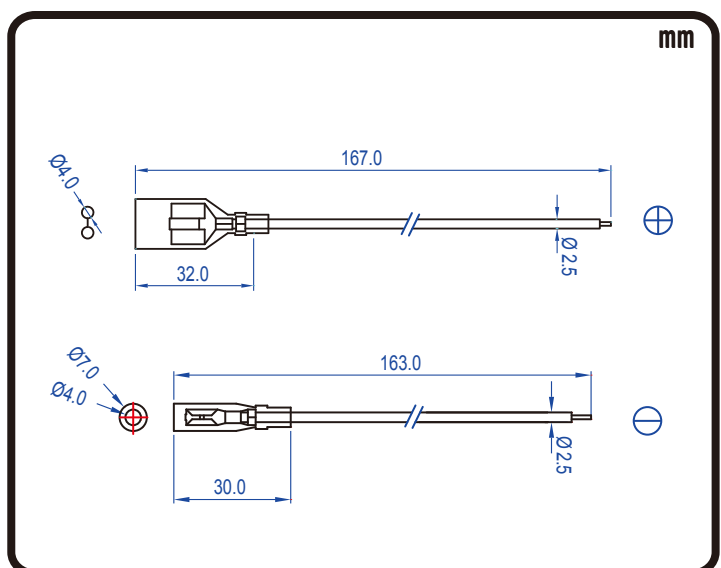

Wire

CORPORATE HEADQUARTERS (TAICHUNG, TAIWAN)

4F-5, No. 925, Sec. 4, Taiwan Blvd., Taichung, 40767 Taiwan, R.O.C.
Tel : 886-4-2358-0578 Fax : 886-4-2358-0059
sales@yacht-battery.com

YACHT BATTERY USA, INC.

Tel : 1-610-689-0443 Fax : 1-888-373-6466
Dave.Beidler@yacht-battery.com
Bruce.Ash@yacht-battery.com