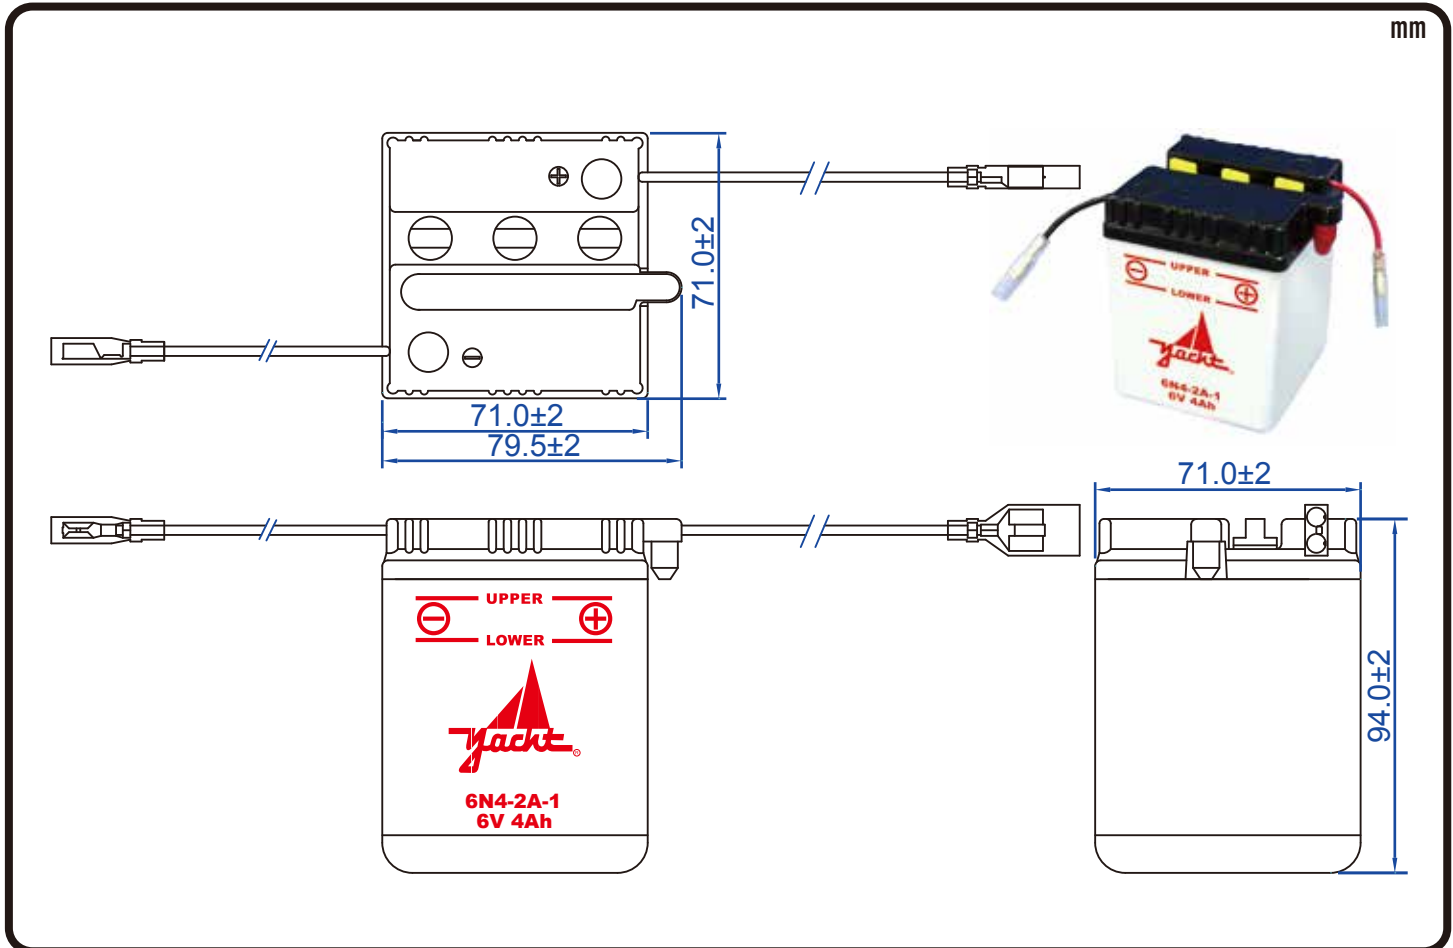

POWERSPORTS BATTERY

6-Volt Conventional Battery Series

6N4-2A-1 6V 4AH(10HR)

JIS D5302

Specification

BATTERY TYPE NUMBER	VOLTAGE (V)	CAPACITY AH (10HR)	MAXIMUM DIMENSIONS						WEIGHT			
			MILLIMETERS(±2 mm)			INCHES (±1/16 in)			BATTERY ONLY		INCLUDE ACID AND PACKAGE	
			L	W	H	L	W	H	Kg	Lbs	Kg	Lbs
6N4-2A-1	6	4	71	71	94	2 13/16	2 13/16	3 11/16	0.60	1.32	1.17	2.58

Dimension