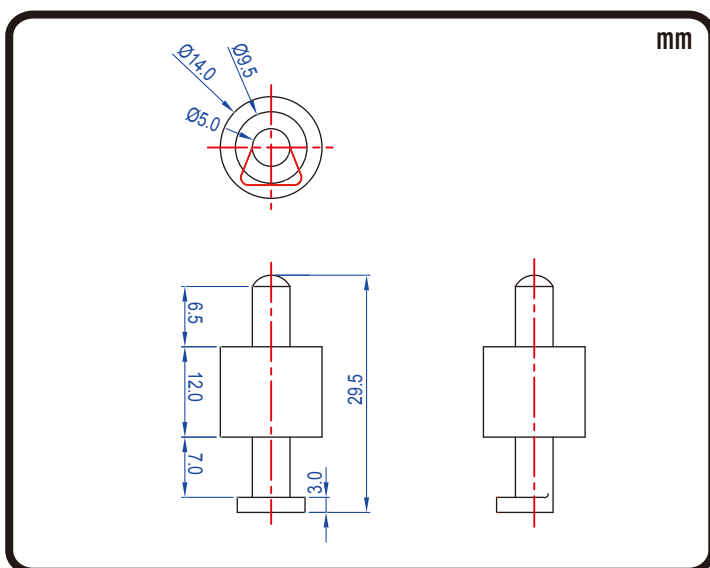

POWERSPORTS BATTERY

6-Volt Conventional Battery Series

6N4-2A-1 6V 4AH(10HR)

JIS D5302

Specification

BATTERY TYPE NUMBER	VOLTAGE (V)	CAPACITY AH (10HR)	MAXIMUM DIMENSIONS						WEIGHT			
			MILLIMETERS(±2 mm)			INCHES (±1/16 in)			BATTERY ONLY		INCLUDE ACID AND PACKAGE	
			L	W	H	L	W	H	Kg	Lbs	Kg	Lbs
6N4-2A-1	6	4	71	71	94	2 13/16	2 13/16	3 11/16	0.60	1.32	1.17	2.58

Dimension

Terminal

Wire

CORPORATE HEADQUARTERS (TAICHUNG, TAIWAN)

4F-5, No. 925, Sec. 4, Taiwan Blvd., Taichung, 40767 Taiwan, R.O.C.
Tel : 886-4-2358-0578 Fax : 886-4-2358-0059
sales@yacht-battery.com

YACHT BATTERY USA, INC.

Tel : 1-610-689-0443 Fax : 1-888-373-6466
Dave.Beidler@yacht-battery.com
Bruce.Ash@yacht-battery.com